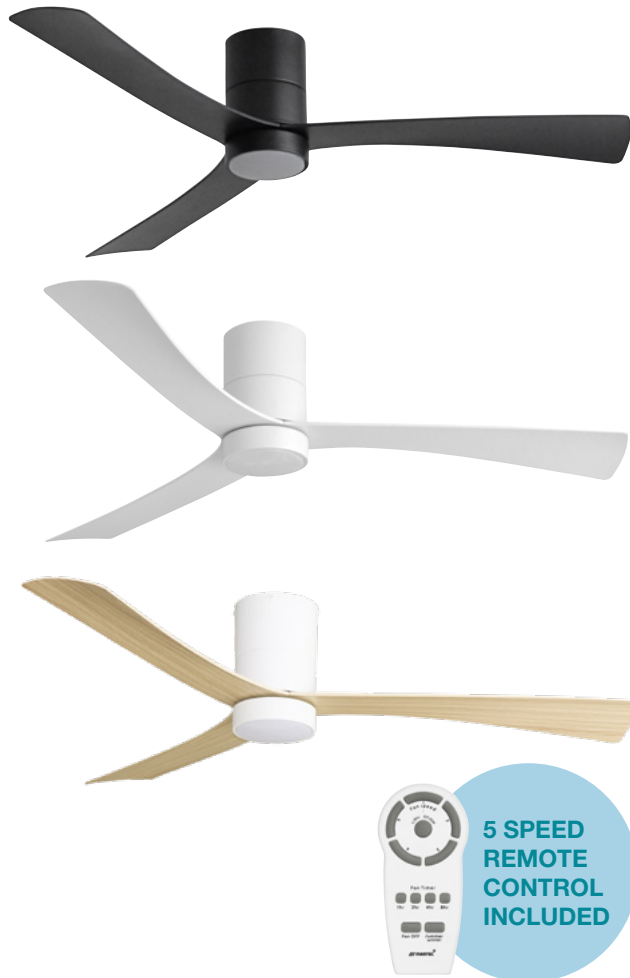

## 35W 1320MM (52") DC CEILING FAN TRICOLOUR LED LIGHT 3 ABS BLADES WITH REMOTE CONTROL

### Features

- Brushless quiet and efficient 35W DC motor
- Low profile designed ideal for indoor and covered outdoor applications
- Metal body and canopy with 3 ABS blades
- Air movement up to 14,200m<sup>3</sup>/hr
- Blade pitch 12°
- Must be installed on flat level surface
- Fully reversible for summer and winter mode from remote control
- Supplied with 5 speed remote control and timer with up to 8 hour timer control mode
- 15W tricolour LED with 3 step switch dimming
- Switchable colour temperature between 3000K, 4000K & 5000K

### SPECIFICATIONS

<b>Model Name</b>	Metro
<b>Model Numbers</b>	MMDC1333MMR - Matt Black MMDC1333WSR - White Satin MMDC1333WOR - White Satin / Oak
<b>Air Movement m<sup>3</sup>/hr</b>	14,200m <sup>3</sup> /hr
<b>Motor</b>	DC
<b>Power Wattage</b>	35W
<b>Voltage / Frequency</b>	220-240 50-60Hz
<b>Materials / Blade</b>	ABS
<b>Number of Blades</b>	3
<b>Blade Pitch</b>	12°
<b>Hangsure Canopy</b>	Zero Degree - must be installed on flat level surface
<b>Lighting Wattage / Type</b>	15W LED
<b>Colour Temperature</b>	3000K / 4000K / 5000K
<b>Lumens Output</b>	1450lm / 1650lm / 1600lm
<b>Rated Lifetime</b>	35,000 hours @ Ta25°C
<b>Dimmable</b>	3 step dimming
<b>Control</b>	Supplied with 5 speed remote control and timer