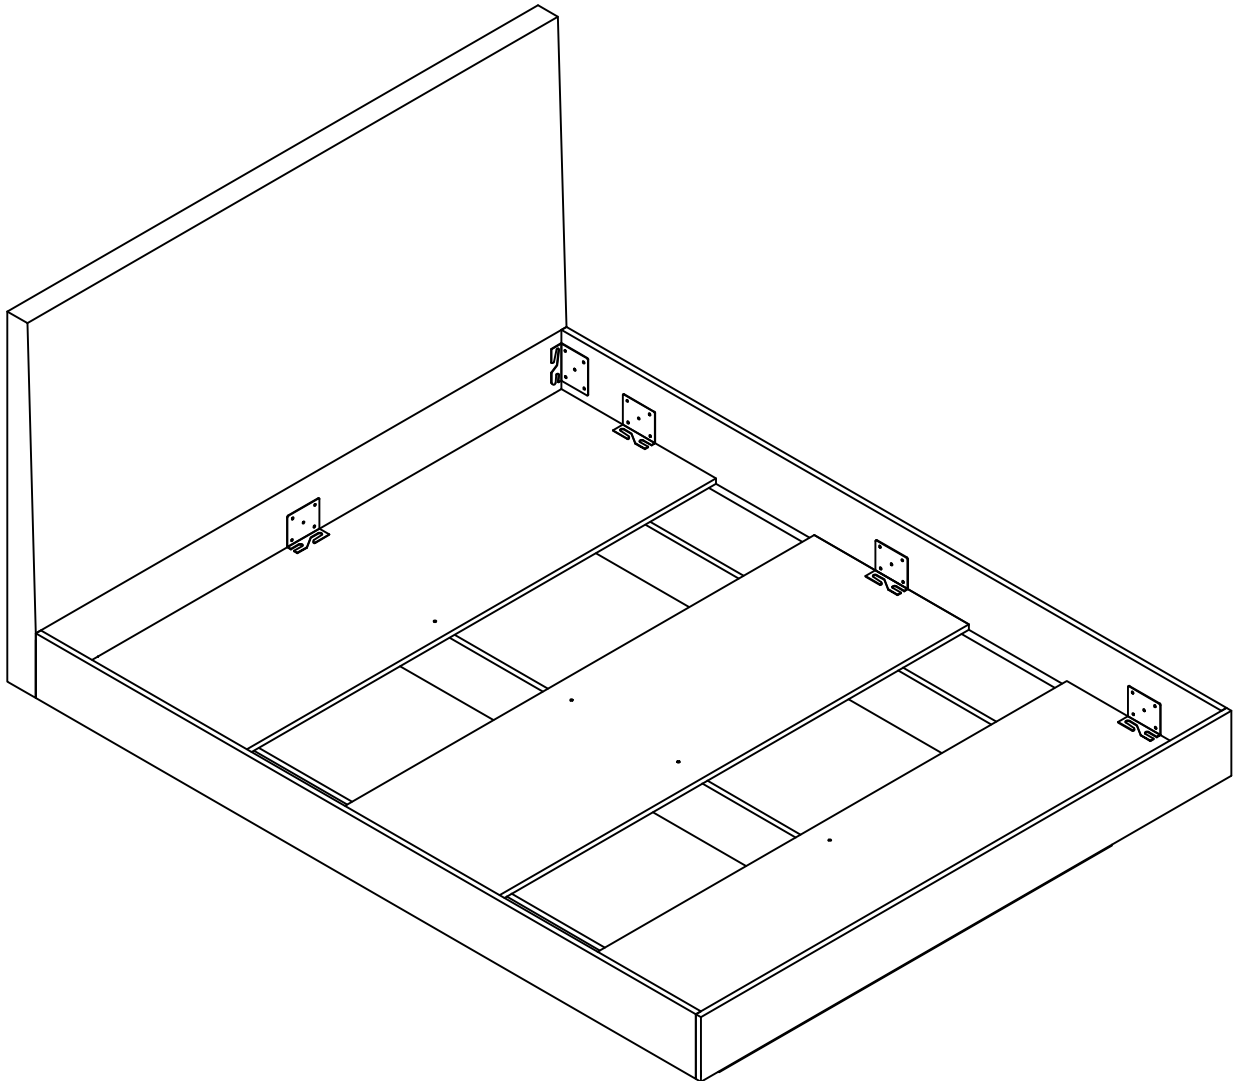

CASANO BED - GRAIN FINISH ASSEMBLY INSTRUCTIONS

THIS BED IS FOR DOMESTIC USE
AND STRICTLY NOT FOR CONTRACT USE.

Parts list

Hardware list

Label	Picture	Description	Qty	Label	Picture	Description	Qty
A		Connecting rod	28	D		Bolt M6x20	20
B		Connecting buckle	28	E		Spring Washer	20
C		Screw 4*35	10	F		Washer M6	20

Tool list

Label	Picture	Description	Qty
T-1		Screw driver(not provided)	1
T-2		Allen key M4	1

Step 1

A  12pcs

Connecting rod

B  12pcs

Connecting buckle

Step 2

A  12pcs

Connecting rod

B  12pcs

Connecting buckle

C  5pcs

Screw 4*35

Step 3

Step 4