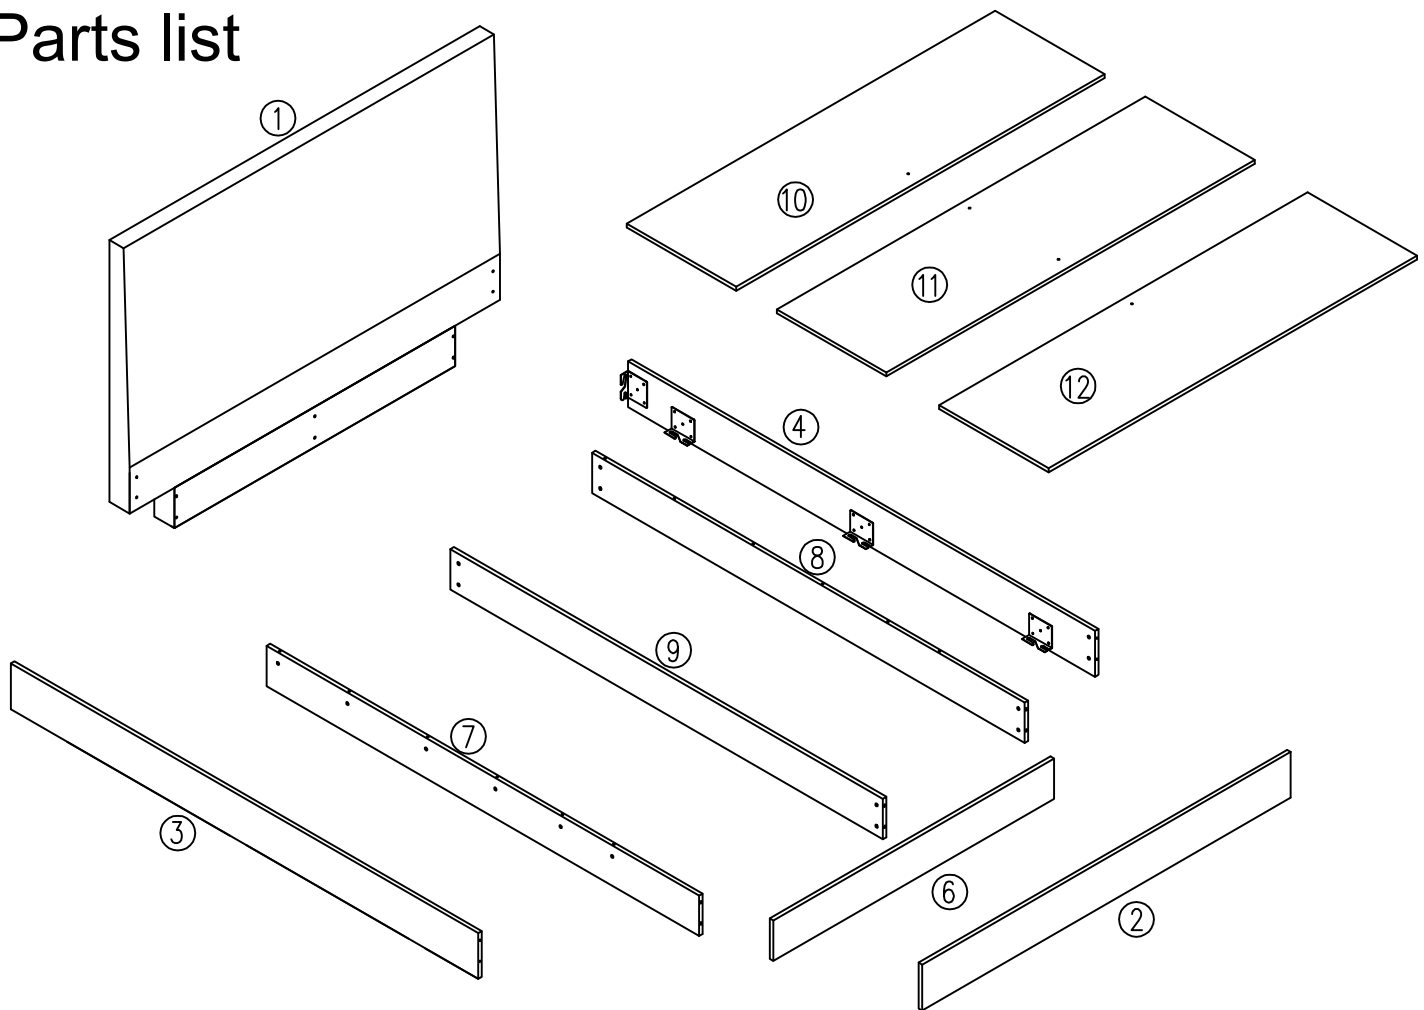

CASANO BED - GRAIN FINISH ASSEMBLY INSTRUCTIONS

THIS BED IS FOR DOMESTIC USE
AND STRICTLY NOT FOR CONTRACT USE.

Parts list

Hardware list

Label	Picture	Description	Qty	Label	Picture	Description	Qty
A		Connecting rod	28	D		Bolt M6x20	20
B		Connecting buckle	28	E		Spring Washer	20
C		Screw 4*35	10	F		Washer M6	20

Tool list

Label	Picture	Description	Qty
T-1		Screw driver(not provided)	1
T-2		Allen key M4	1

Step 1

A  12pcs

Connecting rod

B  12pcs

Connecting buckle

Step 2

A  12pcs

Connecting rod

B  12pcs

Connecting buckle

C  5pcs

Screw 4*35

Step 3

Step 4