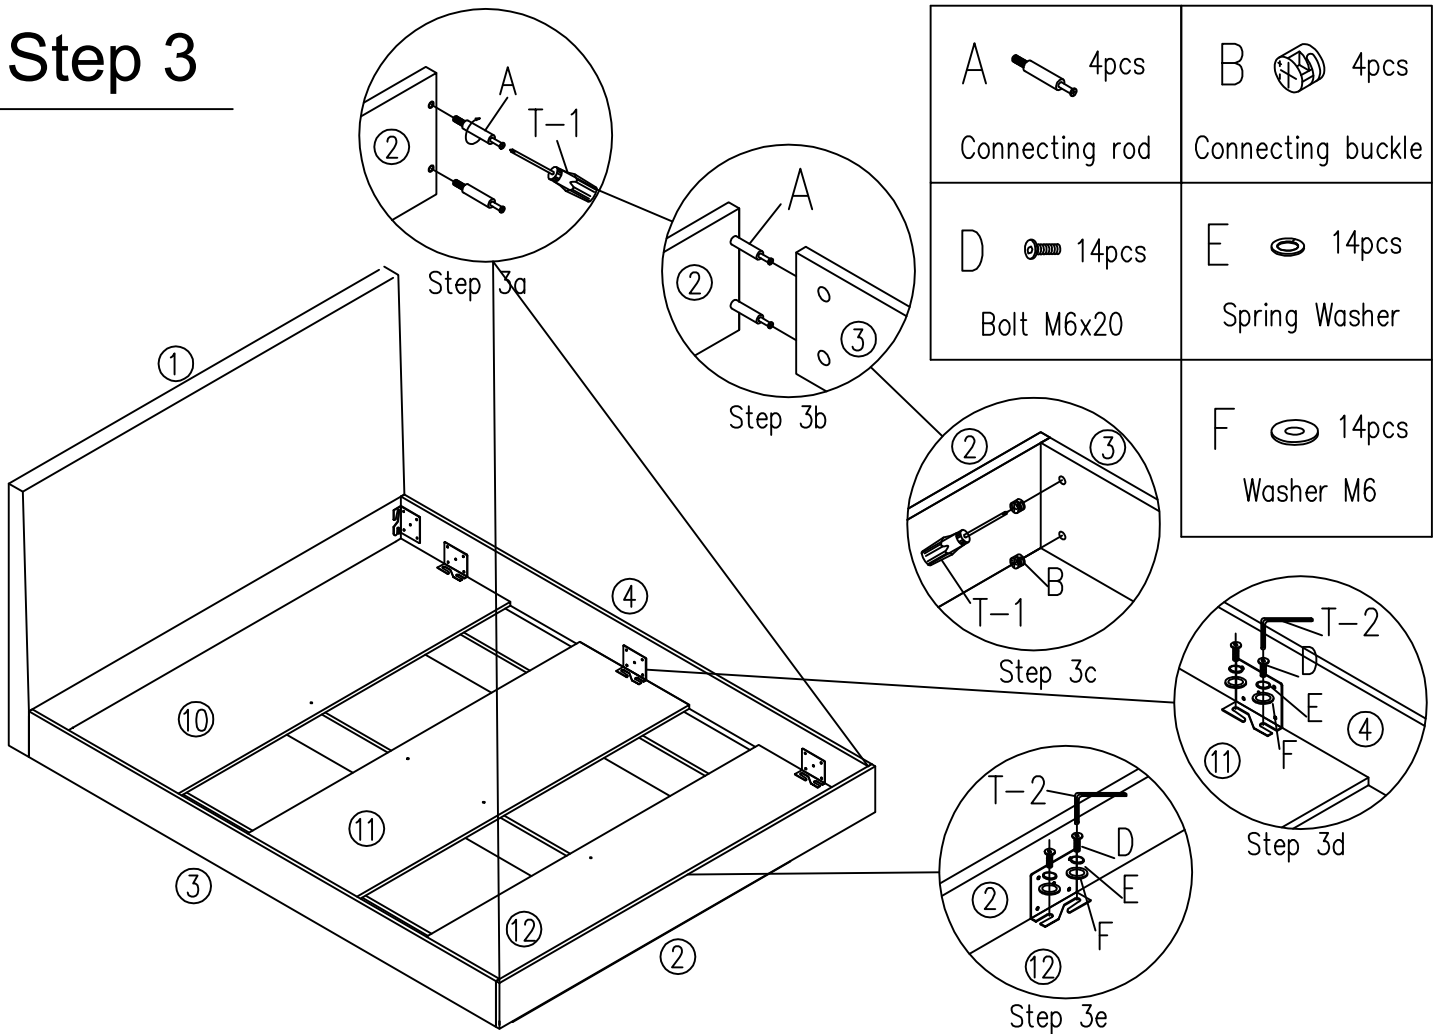

CASANO BED - GRAIN FINISH ASSEMBLY INSTRUCTIONS

THIS BED IS FOR DOMESTIC USE
AND STRICTLY NOT FOR CONTRACT USE.

Parts list

Hardware list

Label	Picture	Description	Qty	Label	Picture	Description	Qty
A		Connecting rod	28	D		Bolt M6x20	20
B		Connecting buckle	28	E		Spring Washer	20
C		Screw 4*35	10	F		Washer M6	20

Tool list

Label	Picture	Description	Qty
T-1		Screw driver(not provided)	1
T-2		Allen key M4	1

Step 1

A  12pcs

Connecting rod

B  12pcs

Connecting buckle

Step 2

A  12pcs

Connecting rod

B  12pcs

Connecting buckle

C  5pcs

Screw 4*35

Step 3

Step 4