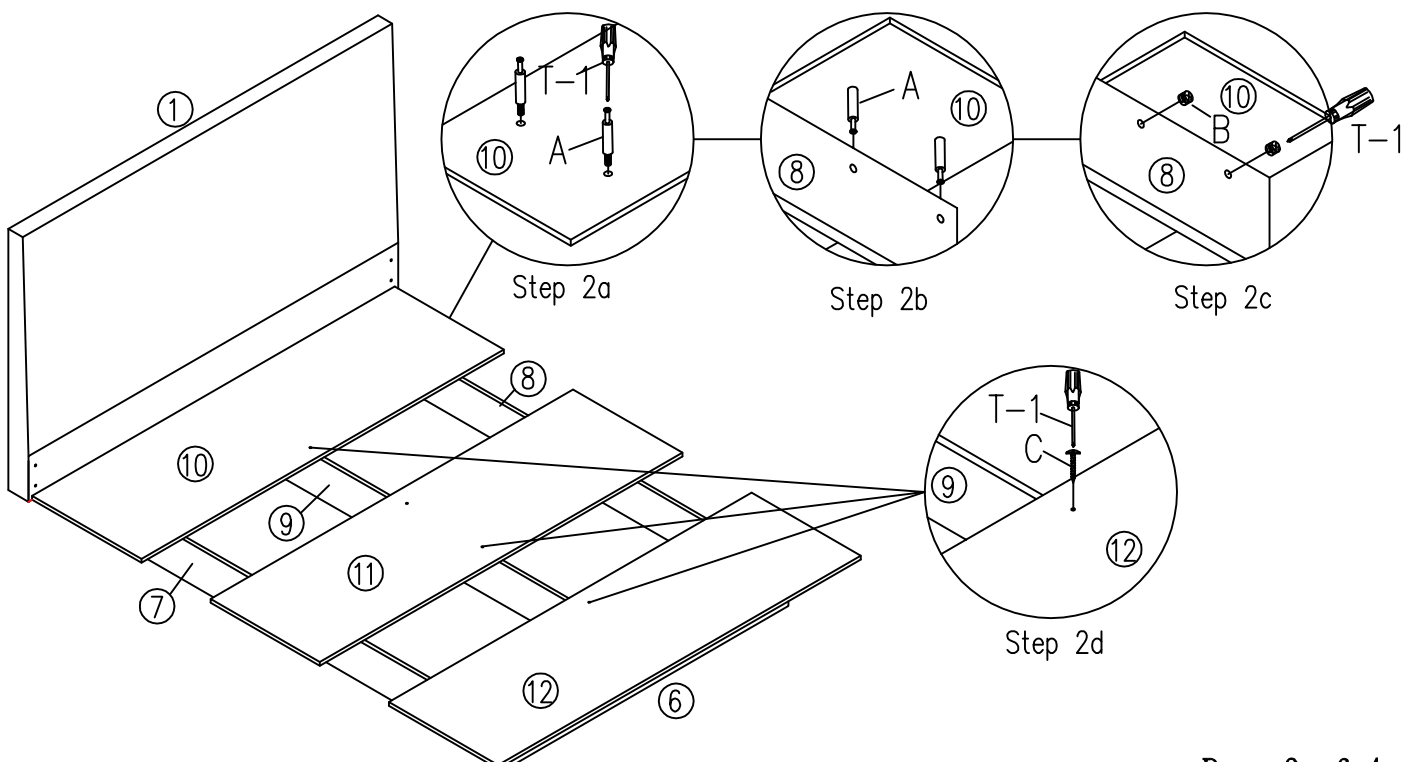

CASANO BED - GRAIN FINISH ASSEMBLY INSTRUCTIONS

THIS BED IS FOR DOMESTIC USE
AND STRICTLY NOT FOR CONTRACT USE.

Parts list

Hardware list

Label	Picture	Description	Qty	Label	Picture	Description	Qty
A		Connecting rod	28	D		Bolt M6x20	20
B		Connecting buckle	28	E		Spring Washer	20
C		Screw 4*35	10	F		Washer M6	20

Tool list

Label	Picture	Description	Qty
T-1		Screw driver(not provided)	1
T-2		Allen key M4	1

Step 1

A  12pcs

Connecting rod

B  12pcs

Connecting buckle

Step 2

A  12pcs

Connecting rod

B  12pcs

Connecting buckle

C  5pcs

Screw 4*35

Step 3

Step 4