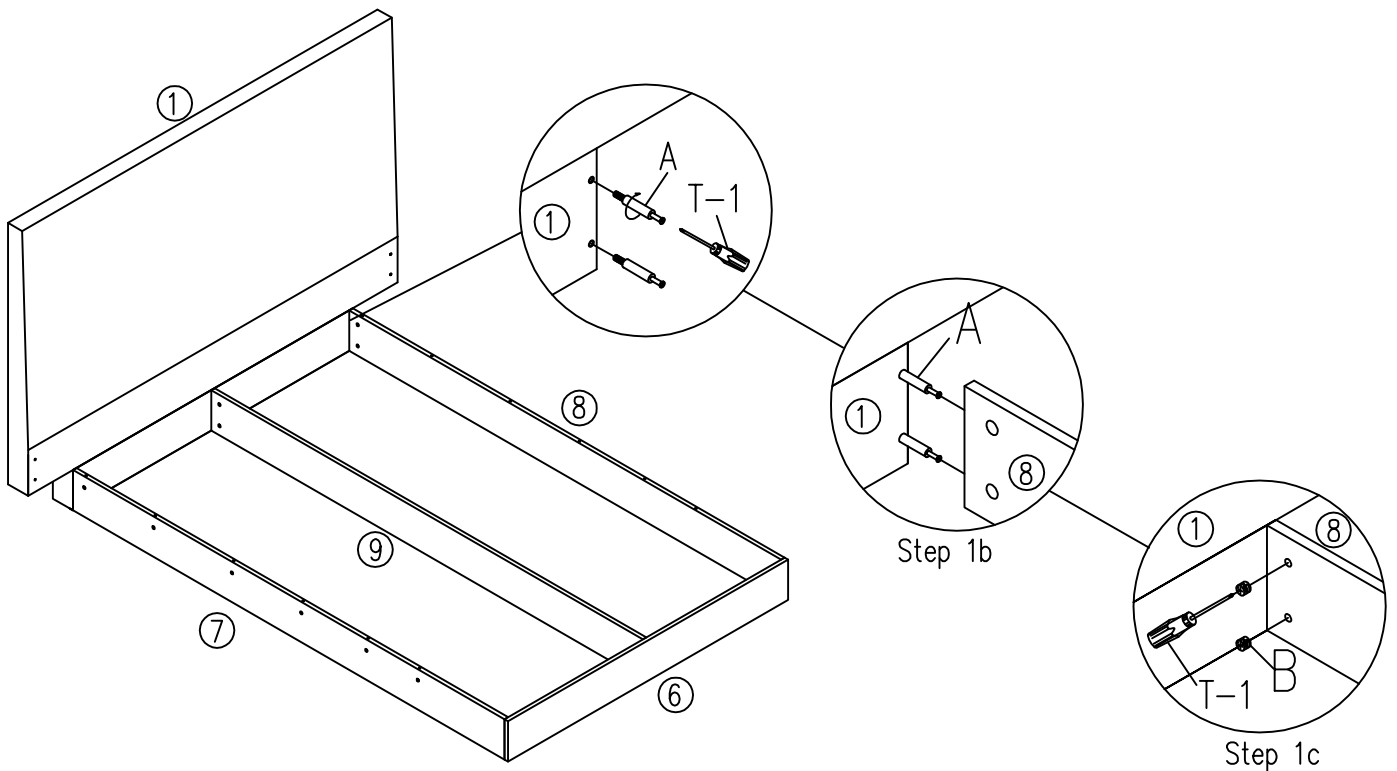

CASANO BED - GRAIN FINISH ASSEMBLY INSTRUCTIONS

THIS BED IS FOR DOMESTIC USE
AND STRICTLY NOT FOR CONTRACT USE.

Parts list

Hardware list

Label	Picture	Description	Qty	Label	Picture	Description	Qty
A		Connecting rod	28	D		Bolt M6x20	20
B		Connecting buckle	28	E		Spring Washer	20
C		Screw 4*35	10	F		Washer M6	20

Tool list

Label	Picture	Description	Qty
T-1		Screw driver(not provided)	1
T-2		Allen key M4	1

Step 1

A  12pcs

Connecting rod

B  12pcs

Connecting buckle

Step 2

A  12pcs

Connecting rod

B  12pcs

Connecting buckle

C  5pcs

Screw 4*35

Step 3

Step 4