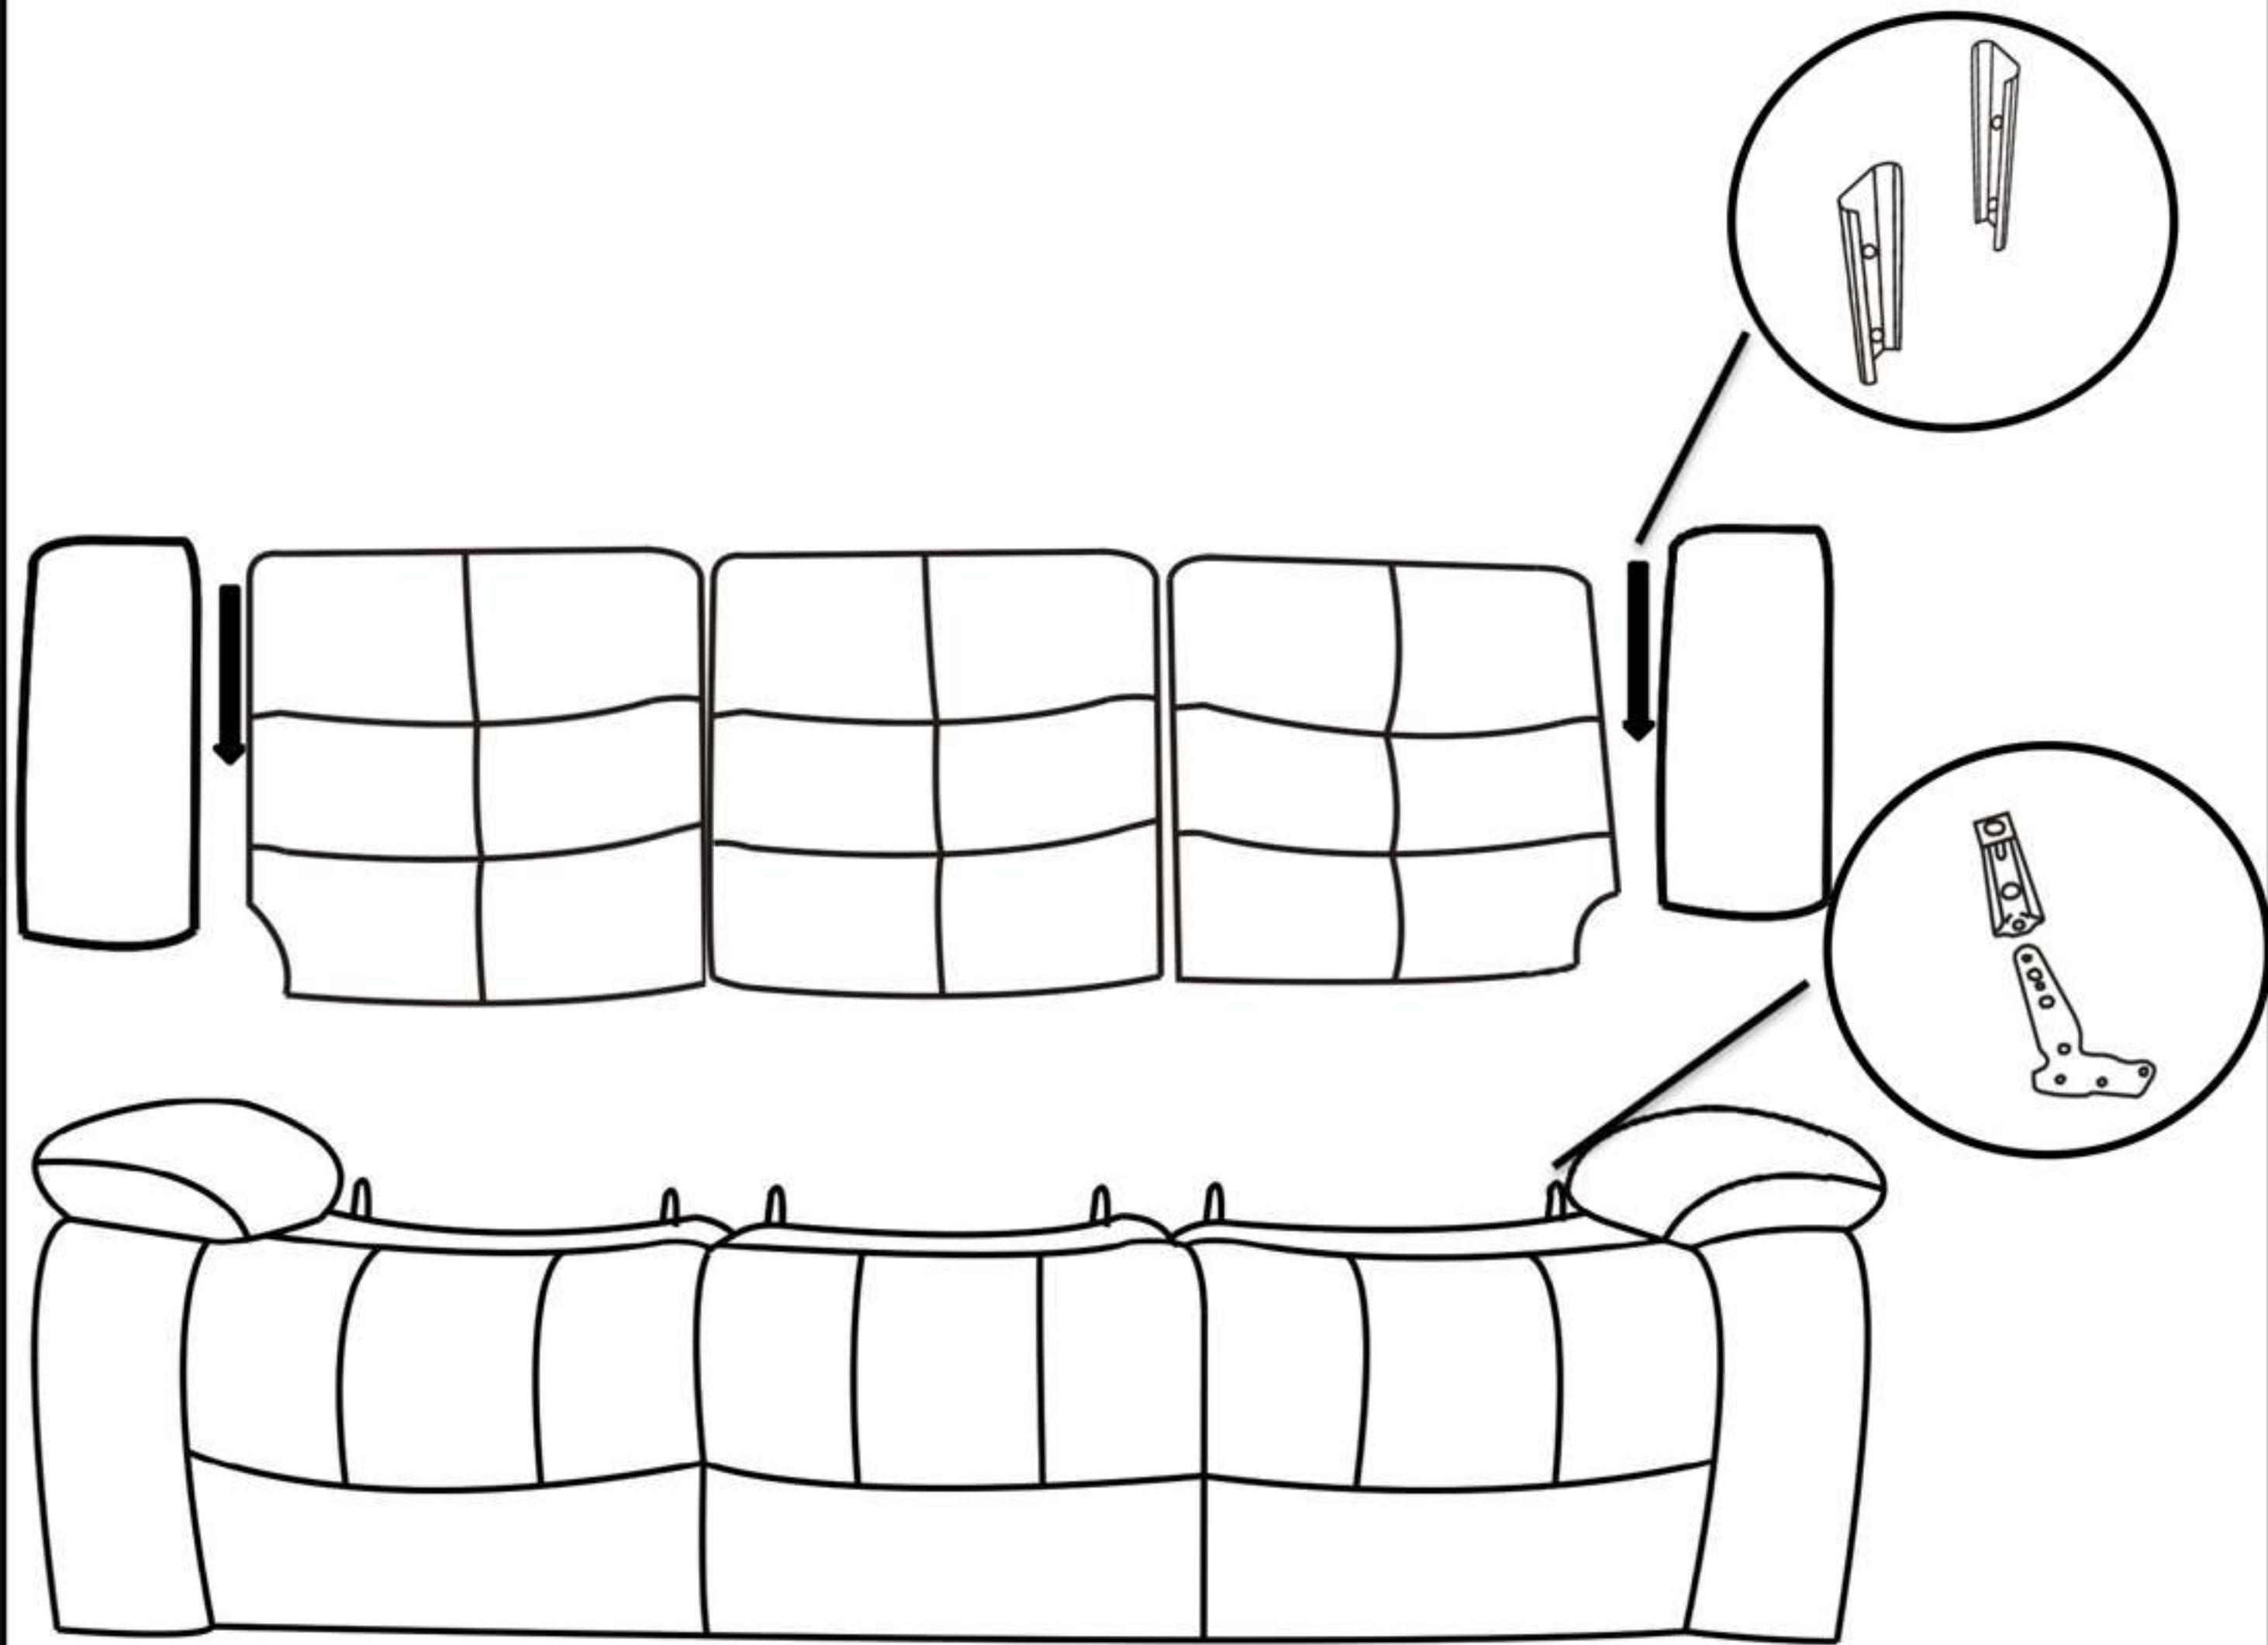

# ASSEMBLY INSTRUCTION

# FANTASY 3 SEATER

Seat Frame:1 PC

Back Rest :3 PCS

Shoulder :2 PCS