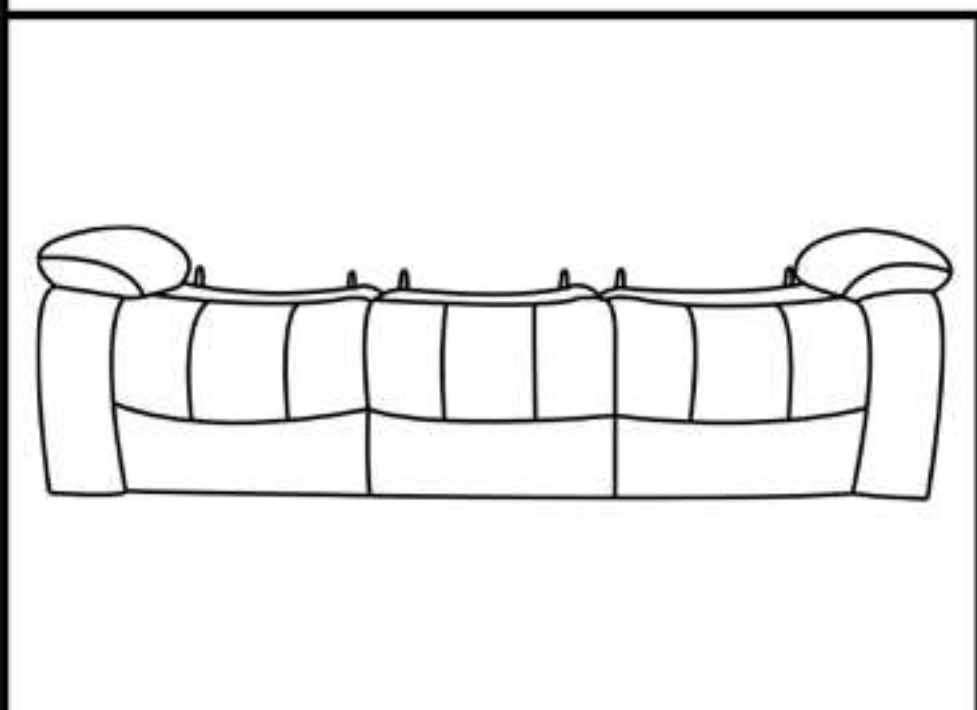

# FANTASY 3 SEATER

Seat Frame:1 PC

Back Rest :3 PCS

Shoulder :2 PCS