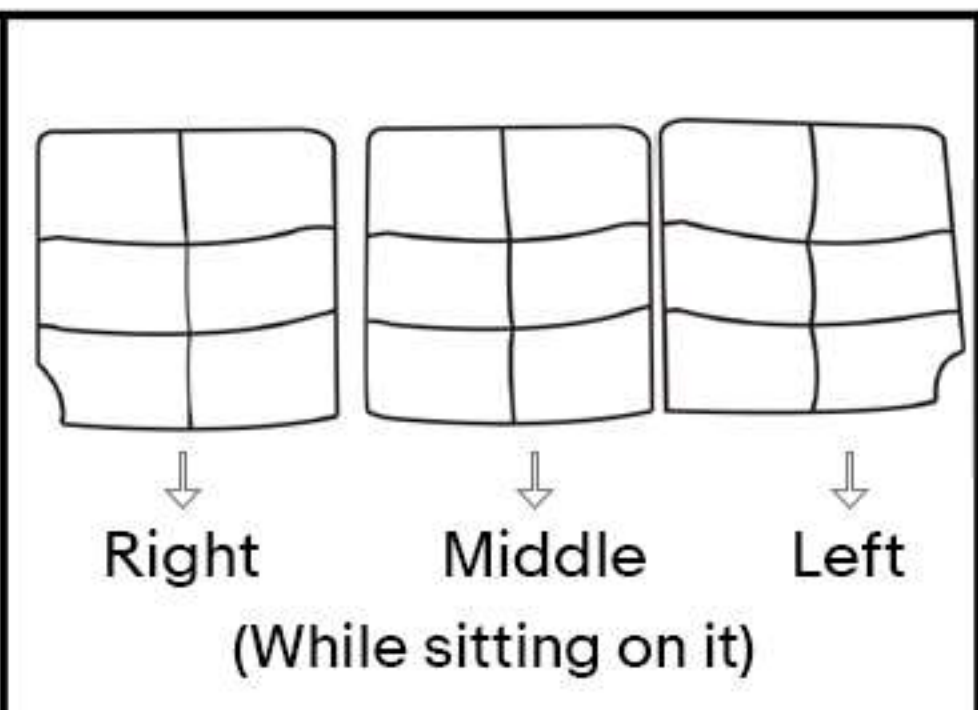

# FANTASY 3 SEATER

Seat Frame:1 PC

Back Rest :3 PCS

Shoulder :2 PCS