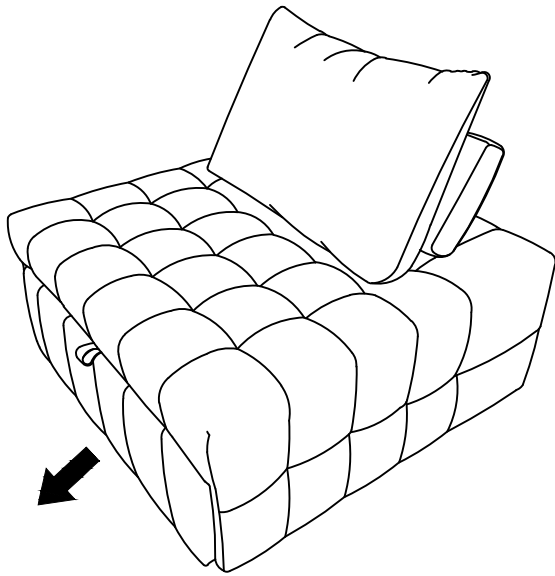

ITEM	PART LIST	QTY
(1)	CUSHION BACK 	1 PC
(2)	CUSHION BODY 	1 PC
(3)	PILLOW 	1 PC
(4)	PULLOUT SEAT 	1 PC

CODING
- 731012

ISO 9001:2015
Reg. No. 000435-1-MY-1-QMS

nesthouz.com

5

6

7

8

9

Adjustable up to 90 degrees