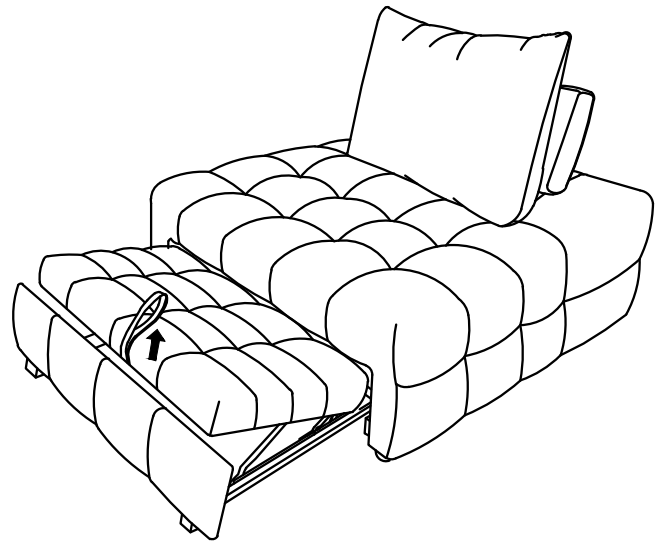

ITEM	PART LIST	QTY
(1)	CUSHION BACK 	1 PC
(2)	CUSHION BODY 	1 PC
(3)	PILLOW 	1 PC
(4)	PULLOUT SEAT 	1 PC

CODING
- 731012

ISO 9001:2015
Reg. No. 000435-1-MY-1-QMS

nesthouz.com

5

6

7

8

9

Adjustable up to 90 degrees