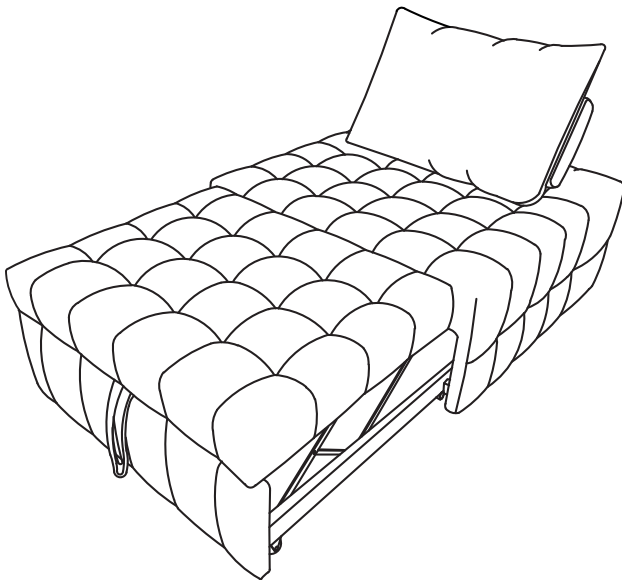

ITEM	PART LIST	QTY
(1)	CUSHION BACK 	1 PC
(2)	CUSHION BODY 	1 PC
(3)	PILLOW 	1 PC
(4)	PULLOUT SEAT 	1 PC

CODING
- 731012

ISO 9001:2015
Reg. No. 000435-1-MY-1-QMS

nesthouz.com

5

6

7

8

9

Adjustable up to 90 degrees