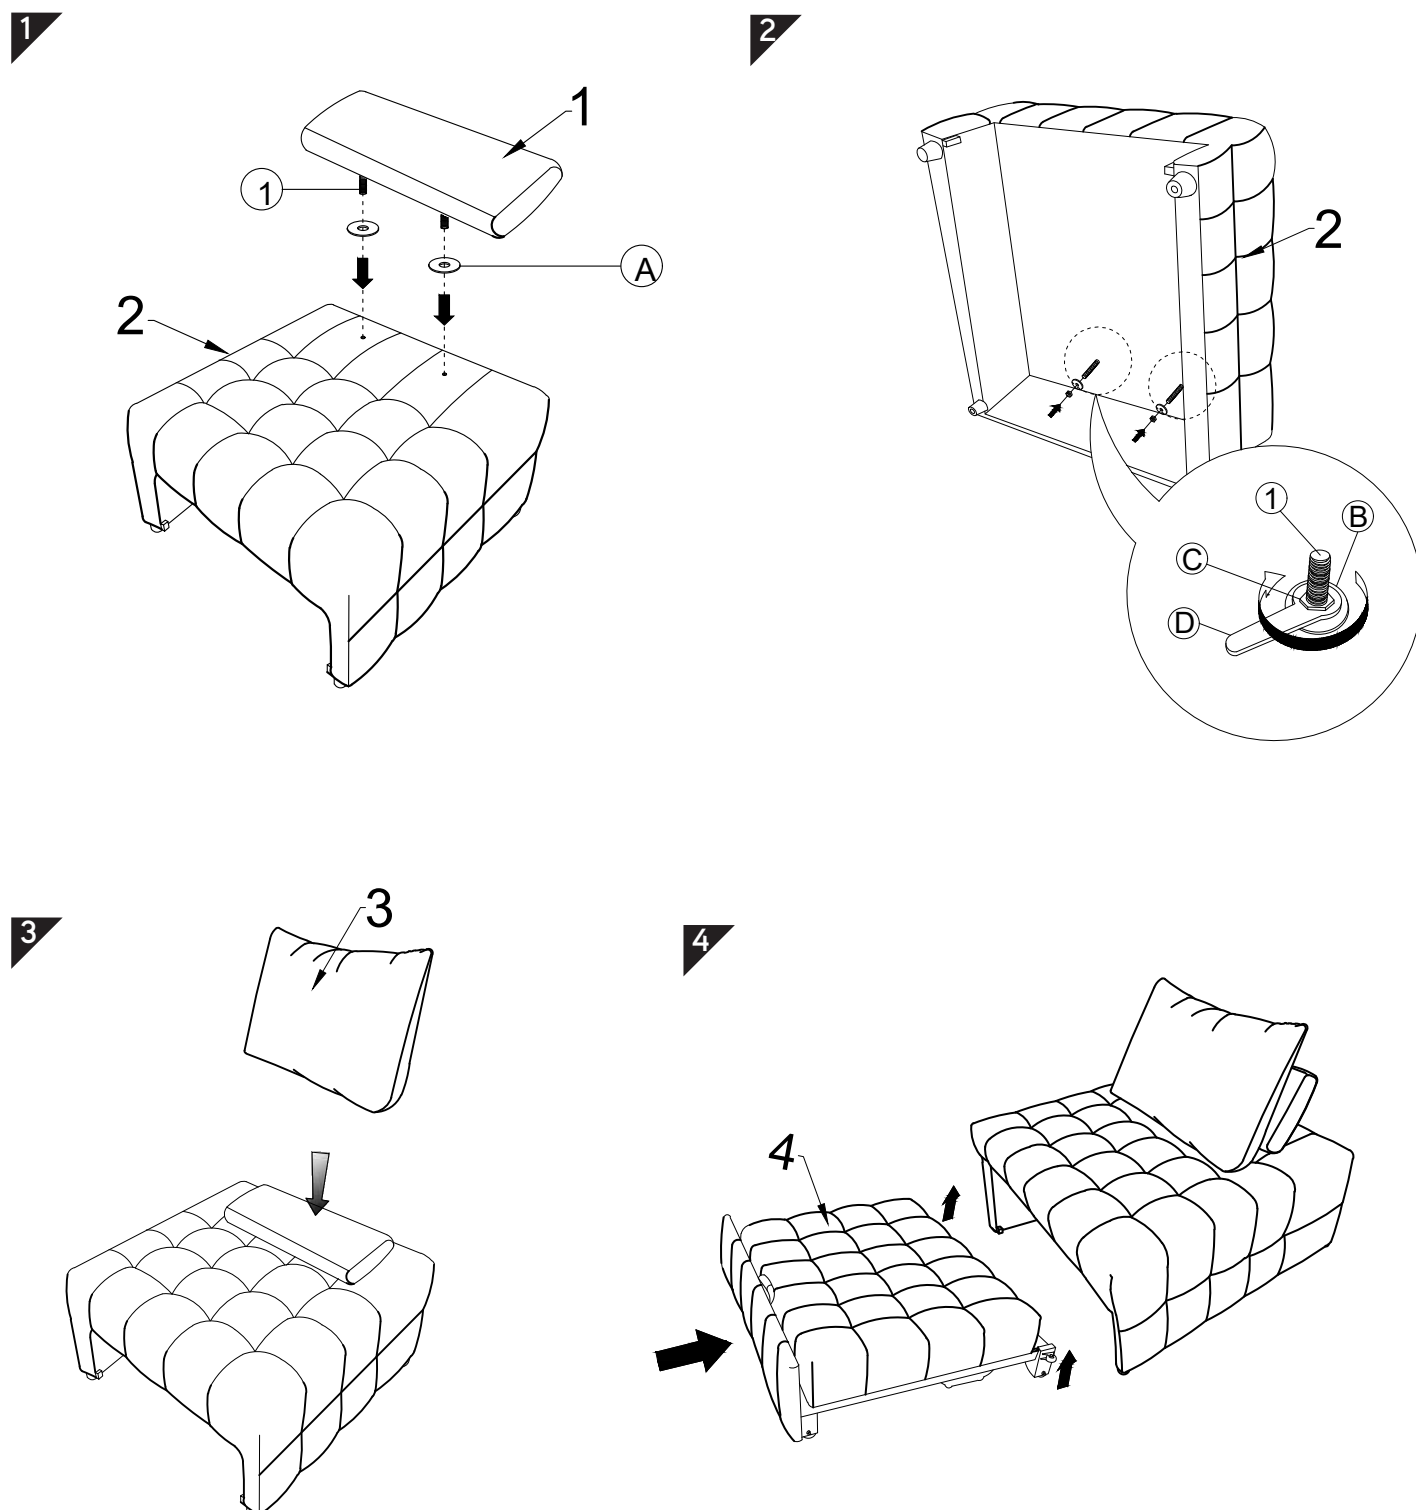

CODING
- 731012

ISO 9001:2015
Reg. No. 000435-1-MY-1-QMS

nesthouz.com

Read the instructions carefully. Remove all the wrappings, staples and straps from the carton. Refer to the hardware and furniture part list for guidance. Make sure that you have all the parts before you start assembling. Place all the wooden furniture parts on a clean, flat and soft surface, such as a carpet or rubbermat to prevent scratches.

CAUTION
KEEP ALL THE PARTS OUT OF CHILDREN'S REACH.

ITEM	HARDWARE LIST	DESCRIPTION	QTY
(A)	WASHER OUTSIDE (BIG)		2 PCS
(B)	FLAT WASHER M9		2 PCS
(C)	BOLT NUT M9 x 16MM		2 PCS
(D)	HEX SPANNER 16.8MM		1 PC

ITEM	PART LIST	QTY
(1)	CUSHION BACK 	1 PC
(2)	CUSHION BODY 	1 PC
(3)	PILLOW 	1 PC
(4)	PULLOUT SEAT 	1 PC

CODING
- 731012

ISO 9001:2015
Reg. No. 000435-1-MY-1-QMS

nesthouz.com

5

6

7

8

9

Adjustable up to 90 degrees