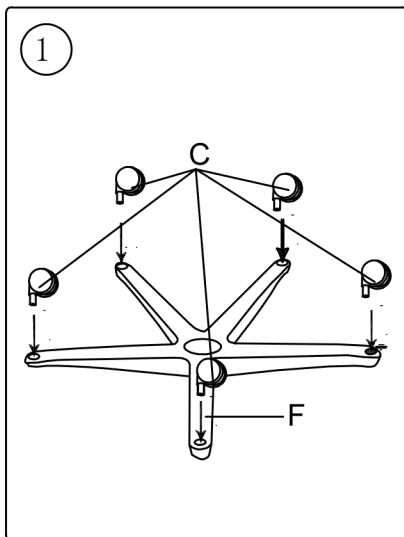

ASSEMBLY INSTRUCTION

BEFORE ASSEMBLY THIS PRODUCT, PLEASE READ THIS INSTRUCTIONS CAREFULLY

3111HWZ-03/3111HBZ-03

The chair with handle can be reclined freely, Push the handle in and recline to lock

Handle up to adjust the height of the seat

FUNCTION SHOW

WARNING
FAILURE TO FOLLOW THESE INSTRUCTIONS MAY RESULT IN SERIOUS INJURY

1. THIS PRODUCT IS DESIGNED FOR SEATING ONLY . DO NOT STAND ON THIS PRODUCT. DO NOT USE IT AS A STEP LADDER
2. DO NOT USE THIS PRODUCT UNLESS ALL BOLTS AND PARTS ARE FIRMLY TIGHTENED.
3. IF ANY PARTS ARE MISSING, DAMAGED OR WORN ,STOP USING THIS PRODUCT. PREPAIR THE PRODUCT WITH MANUFACTURER'S SUPPLIED PARTS.
4. DO NOT SIT ON THE ARMREST OF THIS PRODUCT.
5. THIS PRODUCT IS DESIGNED FOR SITTING ONE PERSON AT A TIME .
6. CHILDREN UNDER THE AGE OF 10, PLEASE USE UNDER ADULT GUARDIANSHIP POWDER.