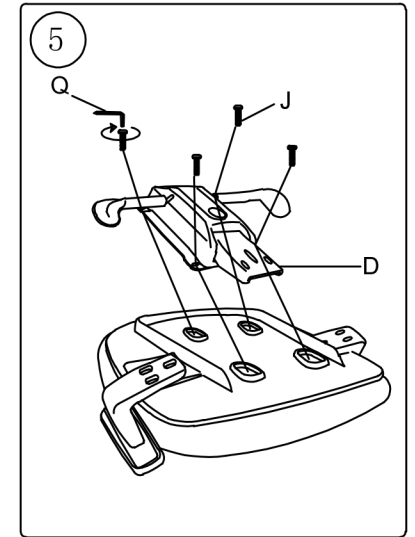

ASSEMBLY INSTRUCTION

BEFORE ASSEMBLY THIS PRODUCT, PLEASE READ THIS INSTRUCTIONS CAREFULLY

3111HWZ-03/3111HBZ-03

The chair with handle can be reclined freely, Push the handle in and recline to lock

Handle up to adjust the height of the seat

FUNCTION SHOW

WARNING
FAILURE TO FOLLOW THESE INSTRUCTIONS MAY RESULT IN SERIOUS INJURY

1. THIS PRODUCT IS DESIGNED FOR SEATING ONLY . DO NOT STAND ON THIS PRODUCT. DO NOT USE IT AS A STEP LADDER
2. DO NOT USE THIS PRODUCT UNLESS ALL BOLTS AND PARTS ARE FIRMLY TIGHTENED.
3. IF ANY PARTS ARE MISSING, DAMAGED OR WORN ,STOP USING THIS PRODUCT. PREPAIR THE PRODUCT WITH MANUFACTURER'S SUPPLIED PARTS.
4. DO NOT SIT ON THE ARMREST OF THIS PRODUCT.
5. THIS PRODUCT IS DESIGNED FOR SITTING ONE PERSON AT A TIME .
6. CHILDREN UNDER THE AGE OF 10, PLEASE USE UNDER ADULT GUARDIANSHIP POWDER.