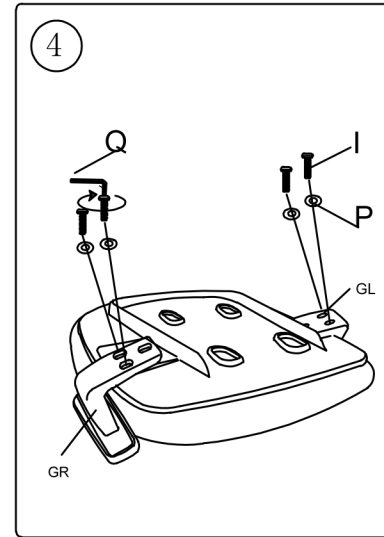

ASSEMBLY INSTRUCTION

BEFORE ASSEMBLY THIS PRODUCT, PLEASE READ THIS INSTRUCTIONS CAREFULLY

3111HWZ-03/3111HBZ-03

The chair with handle can be reclined freely, Push the handle in and recline to lock

Handle up to adjust the height of the seat

FUNCTION SHOW

WARNING
FAILURE TO FOLLOW THESE INSTRUCTIONS MAY RESULT IN SERIOUS INJURY

1. THIS PRODUCT IS DESIGNED FOR SEATING ONLY . DO NOT STAND ON THIS PRODUCT. DO NOT USE IT AS A STEP LADDER
2. DO NOT USE THIS PRODUCT UNLESS ALL BOLTS AND PARTS ARE FIRMLY TIGHTENED.
3. IF ANY PARTS ARE MISSING, DAMAGED OR WORN ,STOP USING THIS PRODUCT. PREPAIR THE PRODUCT WITH MANUFACTURER'S SUPPLIED PARTS.
4. DO NOT SIT ON THE ARMREST OF THIS PRODUCT.
5. THIS PRODUCT IS DESIGNED FOR SITTING ONE PERSON AT A TIME .
6. CHILDREN UNDER THE AGE OF 10, PLEASE USE UNDER ADULT GUARDIANSHIP POWDER.