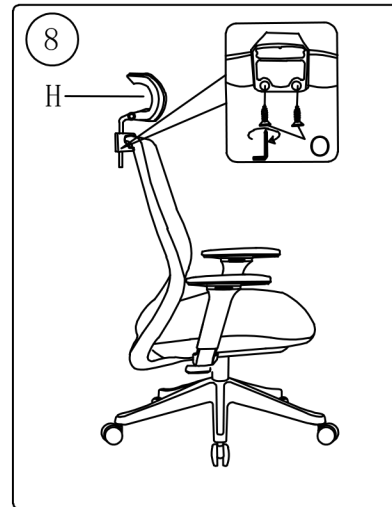

ASSEMBLY INSTRUCTION

BEFORE ASSEMBLY THIS PRODUCT, PLEASE READ THIS INSTRUCTIONS CAREFULLY

3111HWZ-03/3111HBZ-03

The chair with handle can be reclined freely, Push the handle in and recline to lock

Handle up to adjust the height of the seat

FUNCTION SHOW

WARNING
FAILURE TO FOLLOW THESE INSTRUCTIONS MAY RESULT IN SERIOUS INJURY

1. THIS PRODUCT IS DESIGNED FOR SEATING ONLY . DO NOT STAND ON THIS PRODUCT. DO NOT USE IT AS A STEP LADDER
2. DO NOT USE THIS PRODUCT UNLESS ALL BOLTS AND PARTS ARE FIRMLY TIGHTENED.
3. IF ANY PARTS ARE MISSING, DAMAGED OR WORN ,STOP USING THIS PRODUCT. PREPAIR THE PRODUCT WITH MANUFACTURER'S SUPPLIED PARTS.
4. DO NOT SIT ON THE ARMREST OF THIS PRODUCT.
5. THIS PRODUCT IS DESIGNED FOR SITTING ONE PERSON AT A TIME .
6. CHILDREN UNDER THE AGE OF 10, PLEASE USE UNDER ADULT GUARDIANSHIP POWDER.