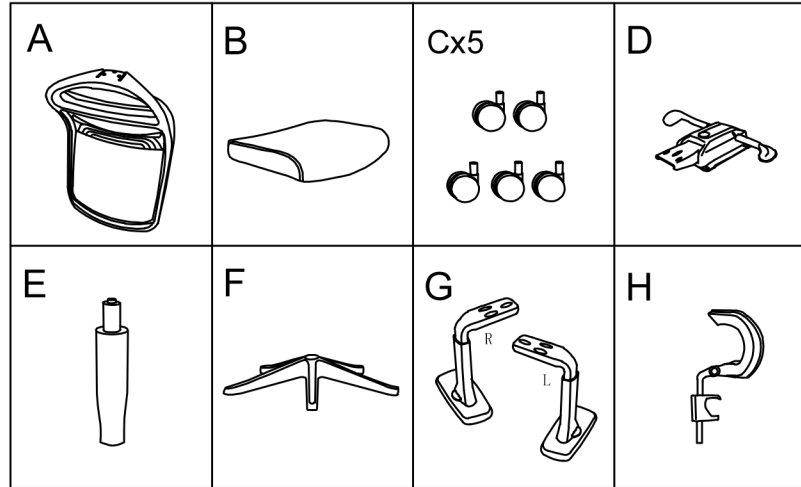

ASSEMBLY INSTRUCTION

BEFORE ASSEMBLY THIS PRODUCT, PLEASE READ THIS INSTRUCTIONS CAREFULLY

3111HWZ-03/3111HBZ-03

The chair with handle can be reclined freely, Push the handle in and recline to lock

Handle up to adjust the height of the seat

FUNCTION SHOW

WARNING
FAILURE TO FOLLOW THESE INSTRUCTIONS MAY RESULT IN SERIOUS INJURY

1. THIS PRODUCT IS DESIGNED FOR SEATING ONLY . DO NOT STAND ON THIS PRODUCT. DO NOT USE IT AS A STEP LADDER
2. DO NOT USE THIS PRODUCT UNLESS ALL BOLTS AND PARTS ARE FIRMLY TIGHTENED.
3. IF ANY PARTS ARE MISSING, DAMAGED OR WORN ,STOP USING THIS PRODUCT. PREPAIR THE PRODUCT WITH MANUFACTURER'S SUPPLIED PARTS.
4. DO NOT SIT ON THE ARMREST OF THIS PRODUCT.
5. THIS PRODUCT IS DESIGNED FOR SITTING ONE PERSON AT A TIME .
6. CHILDREN UNDER THE AGE OF 10, PLEASE USE UNDER ADULT GUARDIANSHIP POWDER.