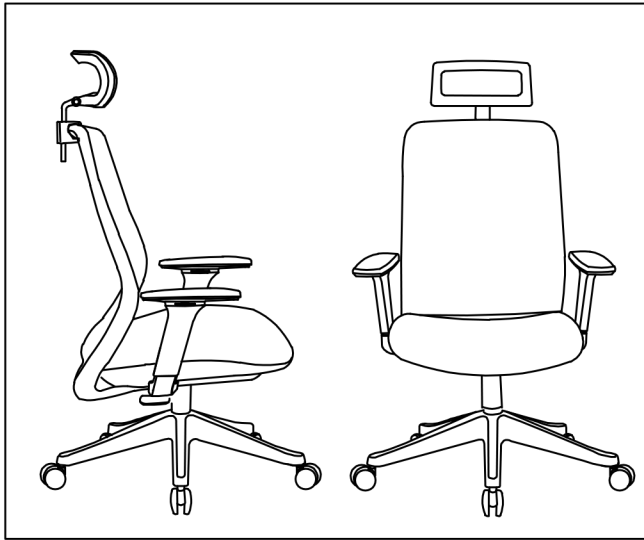

ASSEMBLY INSTRUCTION

BEFORE ASSEMBLY THIS PRODUCT, PLEASE READ THIS INSTRUCTIONS CAREFULLY

3111HWZ-03/3111HBZ-03

The chair with handle can be reclined freely, Push the handle in and recline to lock

Handle up to adjust the height of the seat

FUNCTION SHOW

WARNING
FAILURE TO FOLLOW THESE INSTRUCTIONS MAY RESULT IN SERIOUS INJURY

1. THIS PRODUCT IS DESIGNED FOR SEATING ONLY . DO NOT STAND ON THIS PRODUCT. DO NOT USE IT AS A STEP LADDER
2. DO NOT USE THIS PRODUCT UNLESS ALL BOLTS AND PARTS ARE FIRMLY TIGHTENED.
3. IF ANY PARTS ARE MISSING, DAMAGED OR WORN ,STOP USING THIS PRODUCT. PREPAIR THE PRODUCT WITH MANUFACTURER'S SUPPLIED PARTS.
4. DO NOT SIT ON THE ARMREST OF THIS PRODUCT.
5. THIS PRODUCT IS DESIGNED FOR SITTING ONE PERSON AT A TIME .
6. CHILDREN UNDER THE AGE OF 10, PLEASE USE UNDER ADULT GUARDIANSHIP POWDER.