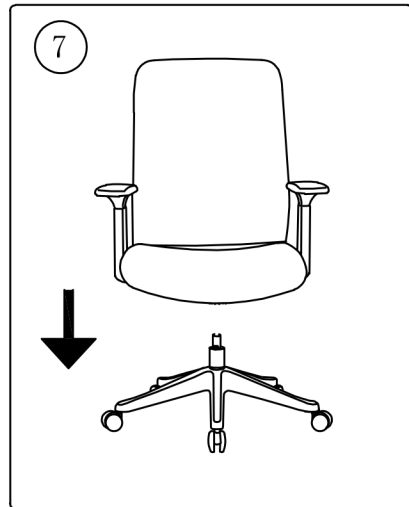

ASSEMBLY INSTRUCTION

BEFORE ASSEMBLY THIS PRODUCT, PLEASE READ THIS INSTRUCTIONS CAREFULLY

3111HWZ-03/3111HBZ-03

The chair with handle can be reclined freely, Push the handle in and recline to lock

Handle up to adjust the height of the seat

FUNCTION SHOW

WARNING
FAILURE TO FOLLOW THESE INSTRUCTIONS MAY RESULT IN SERIOUS INJURY

1. THIS PRODUCT IS DESIGNED FOR SEATING ONLY . DO NOT STAND ON THIS PRODUCT. DO NOT USE IT AS A STEP LADDER
2. DO NOT USE THIS PRODUCT UNLESS ALL BOLTS AND PARTS ARE FIRMLY TIGHTENED.
3. IF ANY PARTS ARE MISSING, DAMAGED OR WORN ,STOP USING THIS PRODUCT. PREPAIR THE PRODUCT WITH MANUFACTURER'S SUPPLIED PARTS.
4. DO NOT SIT ON THE ARMREST OF THIS PRODUCT.
5. THIS PRODUCT IS DESIGNED FOR SITTING ONE PERSON AT A TIME .
6. CHILDREN UNDER THE AGE OF 10, PLEASE USE UNDER ADULT GUARDIANSHIP POWDER.