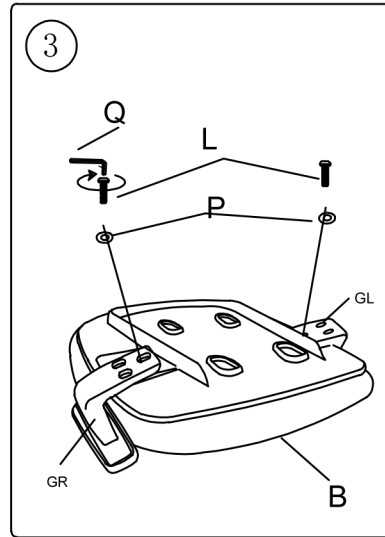

ASSEMBLY INSTRUCTION

BEFORE ASSEMBLY THIS PRODUCT, PLEASE READ THIS INSTRUCTIONS CAREFULLY

3111HWZ-03/3111HBZ-03

The chair with handle can be reclined freely, Push the handle in and recline to lock

Handle up to adjust the height of the seat

FUNCTION SHOW

WARNING
FAILURE TO FOLLOW THESE INSTRUCTIONS MAY RESULT IN SERIOUS INJURY

1. THIS PRODUCT IS DESIGNED FOR SEATING ONLY . DO NOT STAND ON THIS PRODUCT. DO NOT USE IT AS A STEP LADDER
2. DO NOT USE THIS PRODUCT UNLESS ALL BOLTS AND PARTS ARE FIRMLY TIGHTENED.
3. IF ANY PARTS ARE MISSING, DAMAGED OR WORN ,STOP USING THIS PRODUCT. PREPAIR THE PRODUCT WITH MANUFACTURER'S SUPPLIED PARTS.
4. DO NOT SIT ON THE ARMREST OF THIS PRODUCT.
5. THIS PRODUCT IS DESIGNED FOR SITTING ONE PERSON AT A TIME .
6. CHILDREN UNDER THE AGE OF 10, PLEASE USE UNDER ADULT GUARDIANSHIP POWDER.