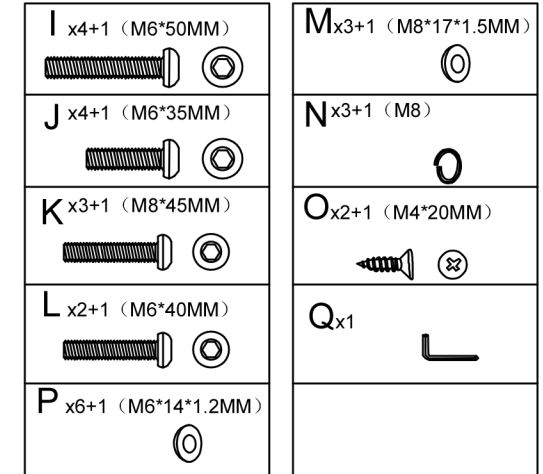

ASSEMBLY INSTRUCTION

BEFORE ASSEMBLY THIS PRODUCT, PLEASE READ THIS INSTRUCTIONS CAREFULLY

3111HWZ-03/3111HBZ-03

The chair with handle can be reclined freely, Push the handle in and recline to lock

Handle up to adjust the height of the seat

FUNCTION SHOW

WARNING
FAILURE TO FOLLOW THESE INSTRUCTIONS MAY RESULT IN SERIOUS INJURY

1. THIS PRODUCT IS DESIGNED FOR SEATING ONLY . DO NOT STAND ON THIS PRODUCT. DO NOT USE IT AS A STEP LADDER
2. DO NOT USE THIS PRODUCT UNLESS ALL BOLTS AND PARTS ARE FIRMLY TIGHTENED.
3. IF ANY PARTS ARE MISSING, DAMAGED OR WORN ,STOP USING THIS PRODUCT. PREPAIR THE PRODUCT WITH MANUFACTURER'S SUPPLIED PARTS.
4. DO NOT SIT ON THE ARMREST OF THIS PRODUCT.
5. THIS PRODUCT IS DESIGNED FOR SITTING ONE PERSON AT A TIME .
6. CHILDREN UNDER THE AGE OF 10, PLEASE USE UNDER ADULT GUARDIANSHIP POWDER.