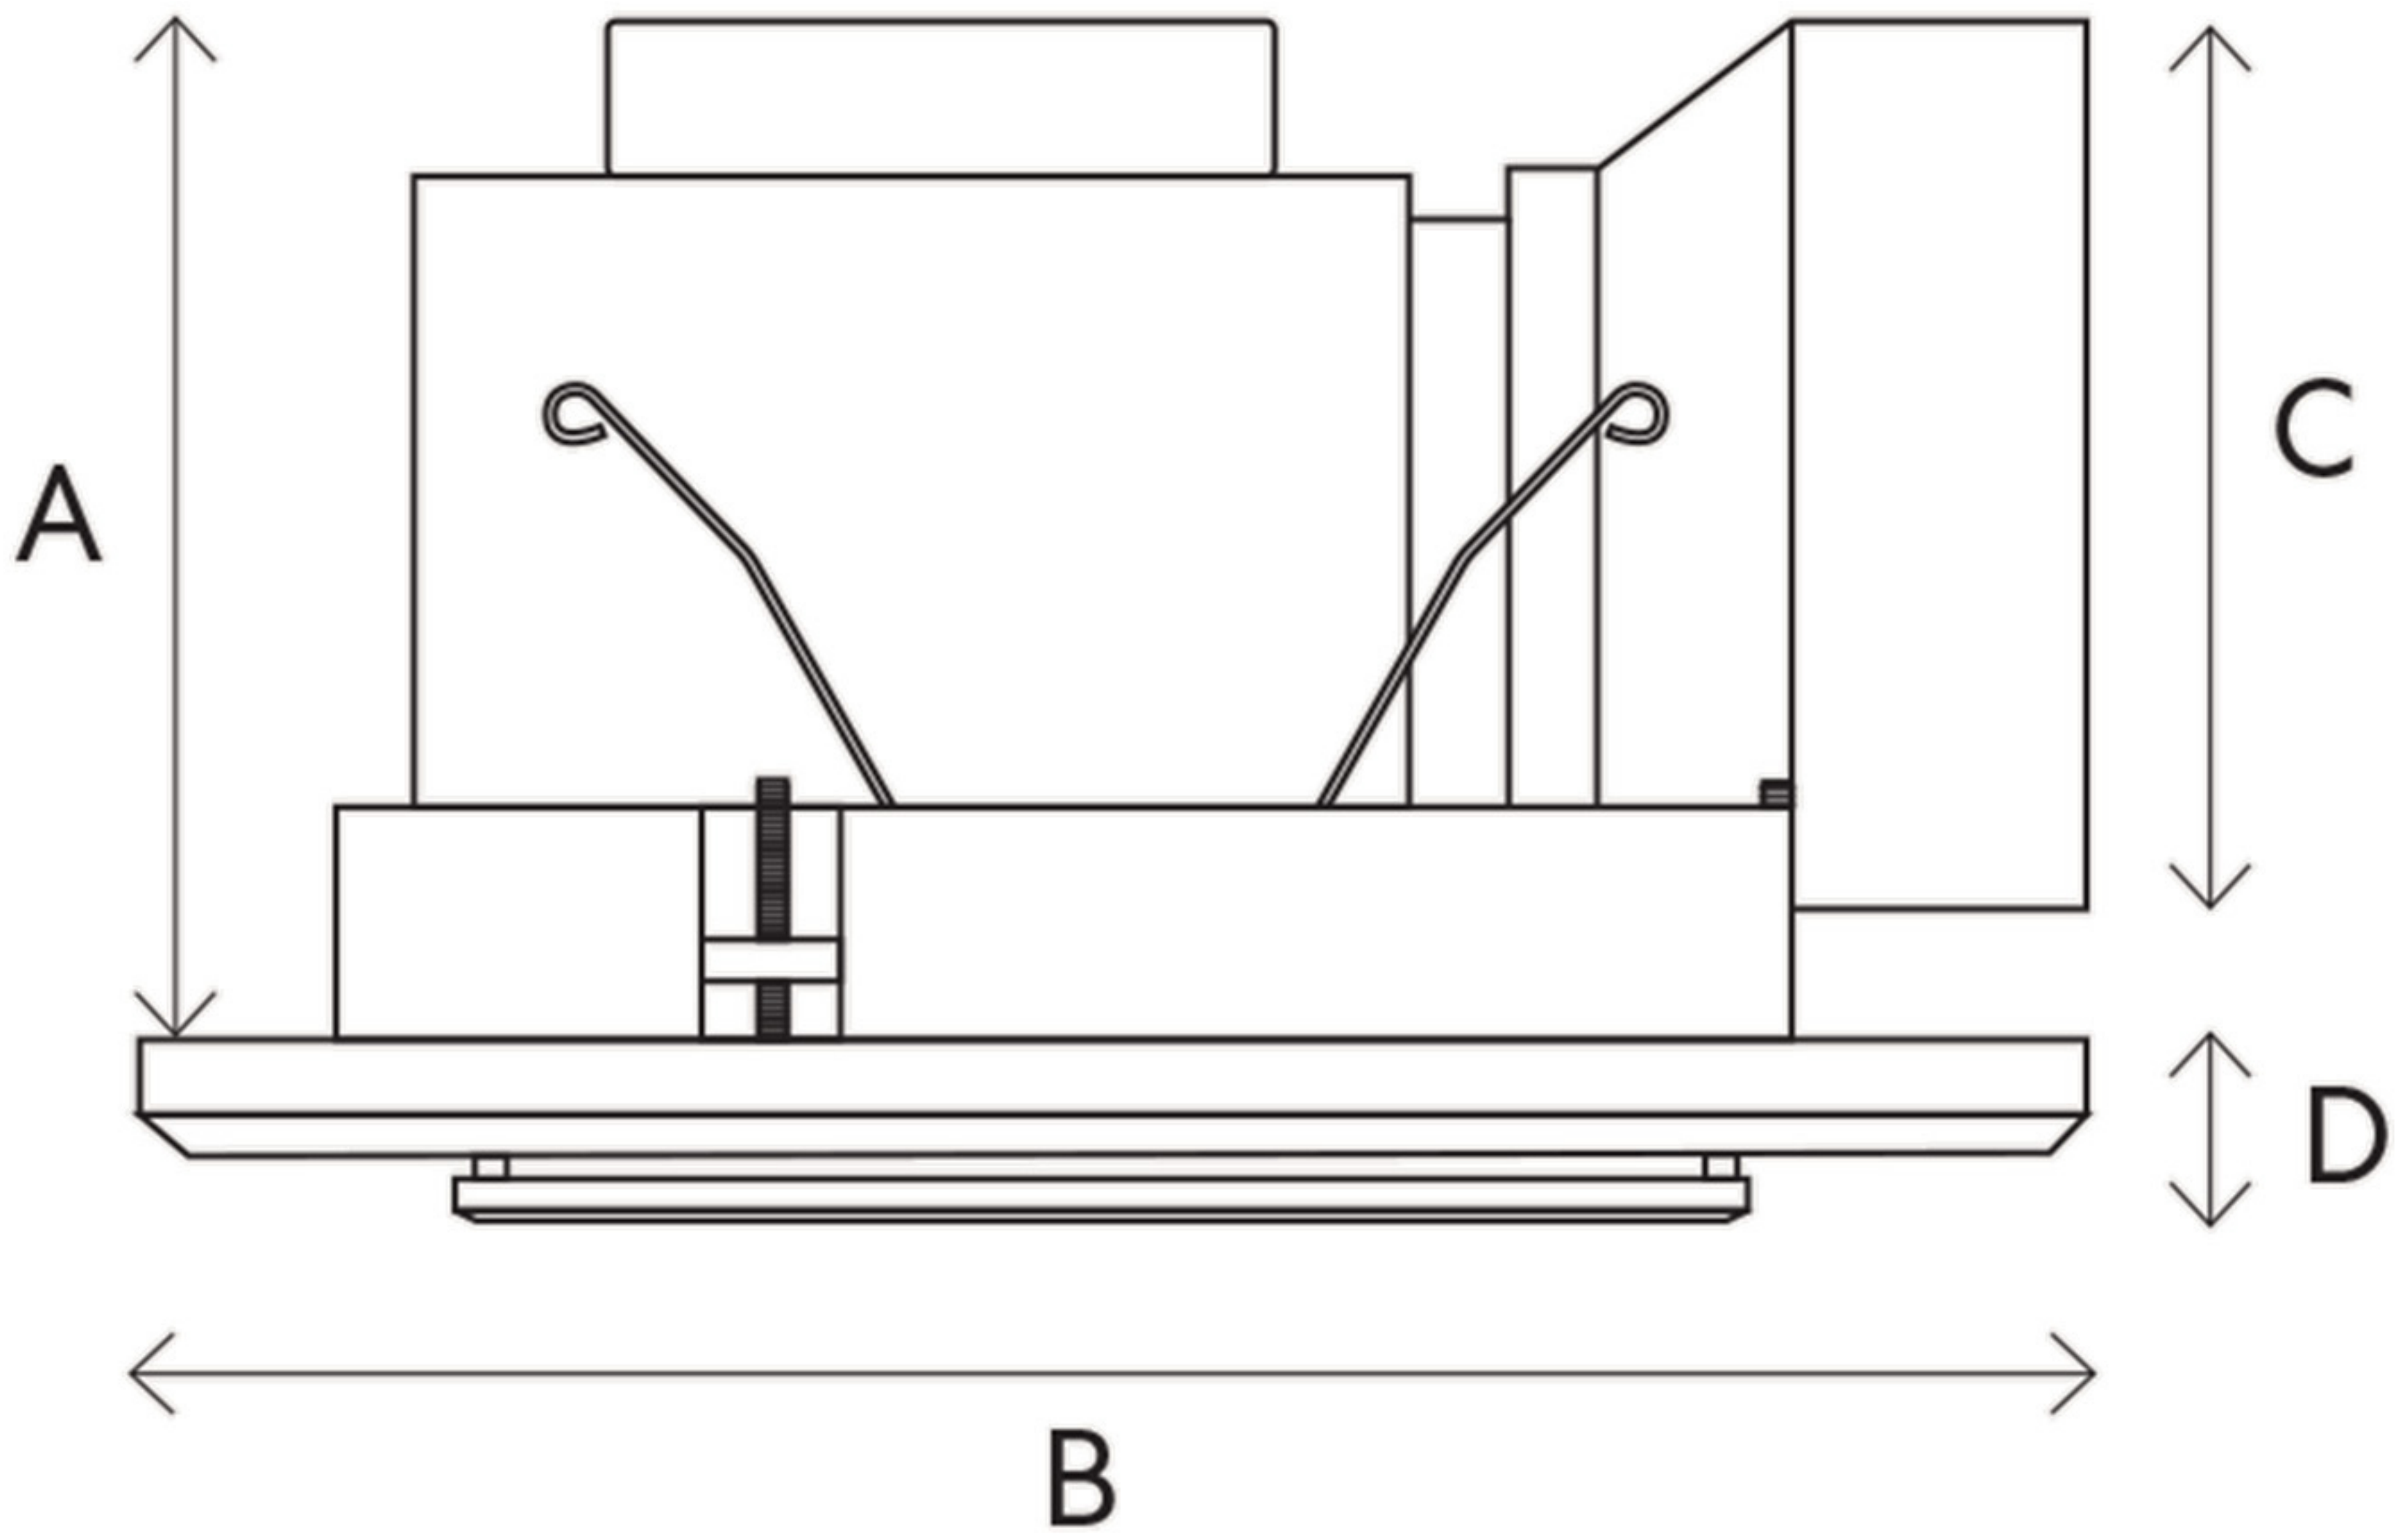

Dimensions (mm)

Model	A	B	C	D	Cutout
250	198	ø330	ø148	38	300

Minimum install depth on both models 220mm