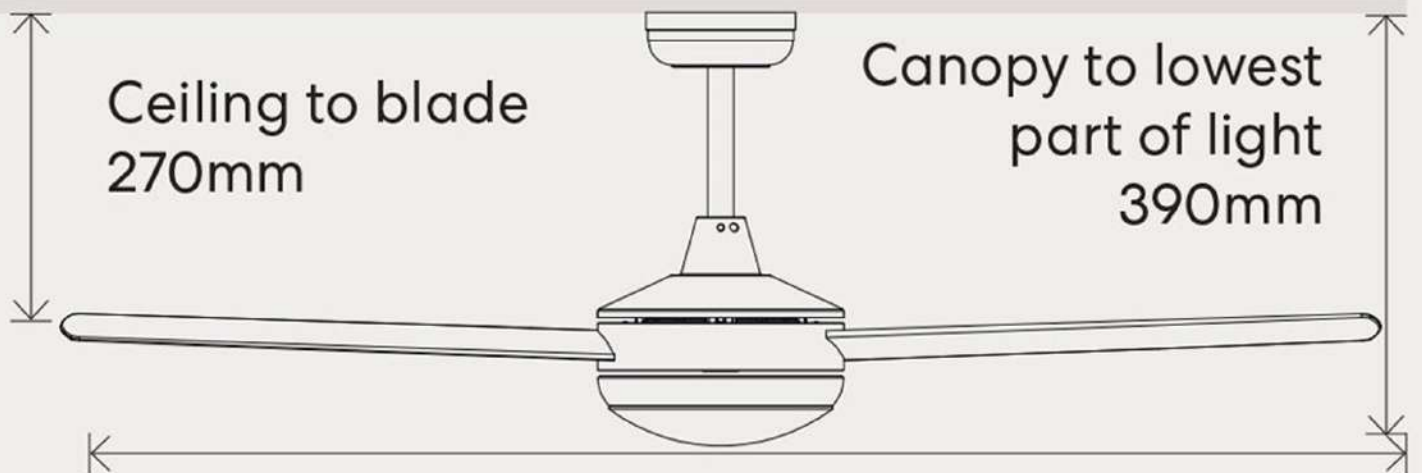

With
Light

Canopy cover diameter
150mm

Ceiling to blade
270mm

Canopy to lowest
part of light
390mm

Blade diameter 1320mm - 52" Models
1420mm - 56" Models