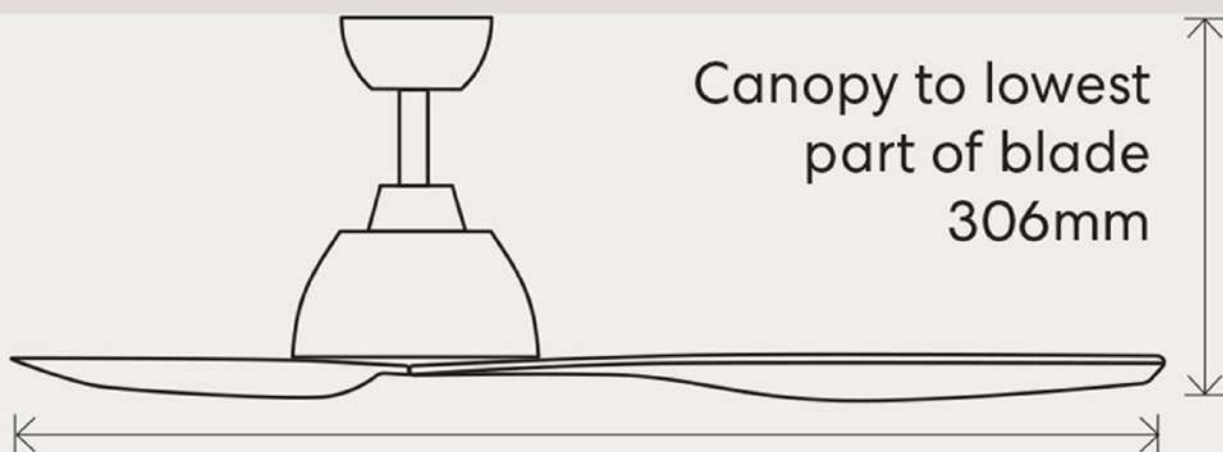

Dimensions

Without
Light

Canopy cover diameter
150mm

Canopy to lowest
part of blade
306mm

Blade diameter
1320mm