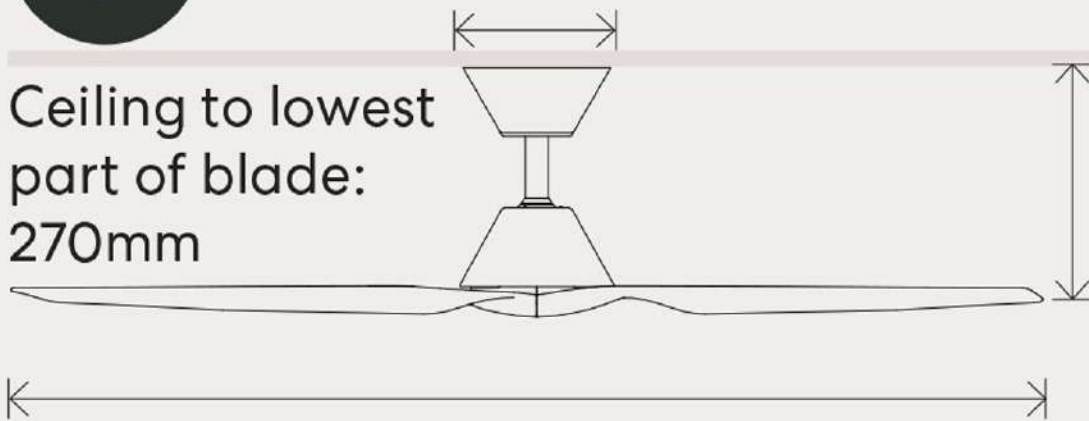

Without
Light

Canopy cover diameter
170mm

Ceiling to lowest
part of blade:
270mm

Canopy to
lowest
part of
motor
295mm

Blade diameter:
1220mm (48" Models)