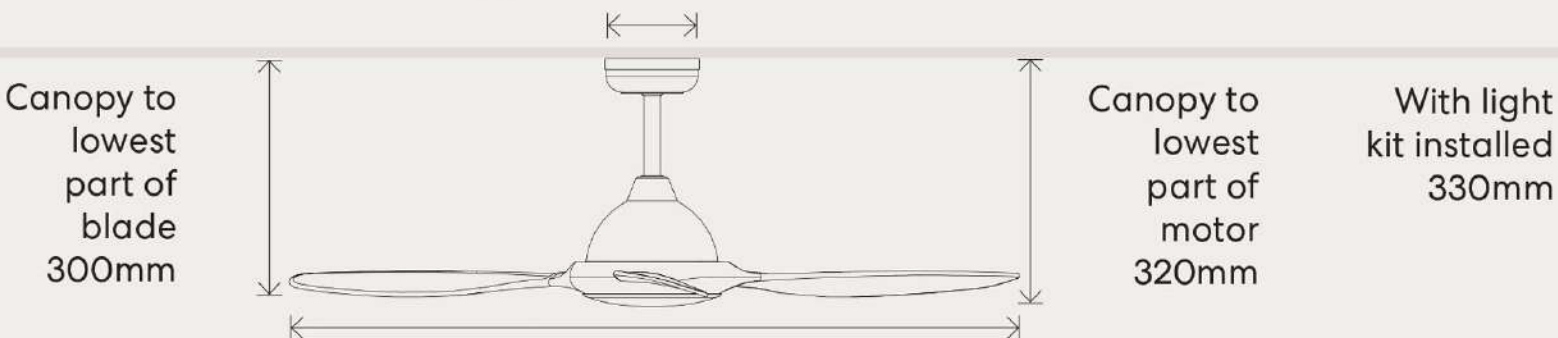

Canopy cover diameter 150mm

Canopy to lowest part of motor 320mm

With light kit installed 330mm

Blade diameter: 1320mm (52" Models) | 1625mm (64" Models)