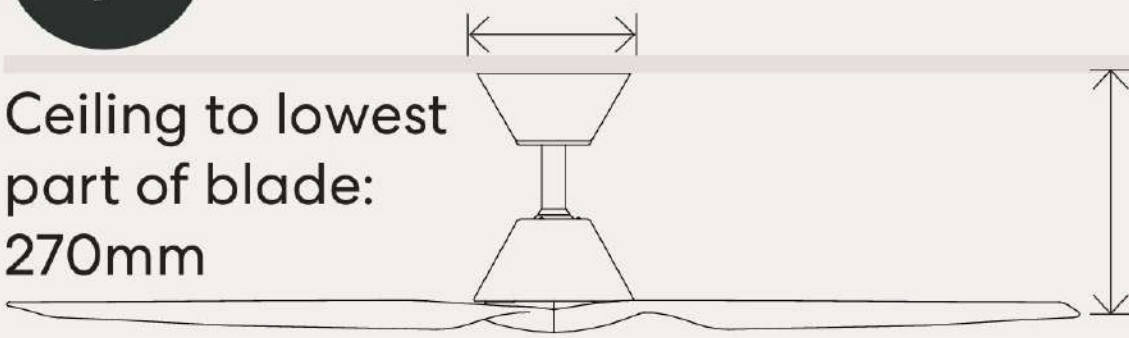

Without
Light

Canopy cover diameter
170mm

Ceiling to lowest
part of blade:
270mm

Canopy to
lowest
part of
motor
295mm

Blade diameter:
1220mm (48" Models)