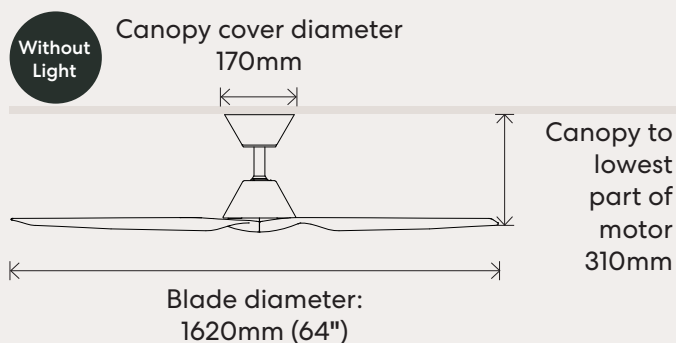

## Dimensions

## Performance

Speed	Motor Wattage	RPM	Airflow
1	4.6	60	6,983
2	6.4	85	8,136
3	9.6	109	9,045
4	14.1	133	10,795
5	22.3	156	11,589
6	32.3	180	13,658

Airflow measured in m3/hr