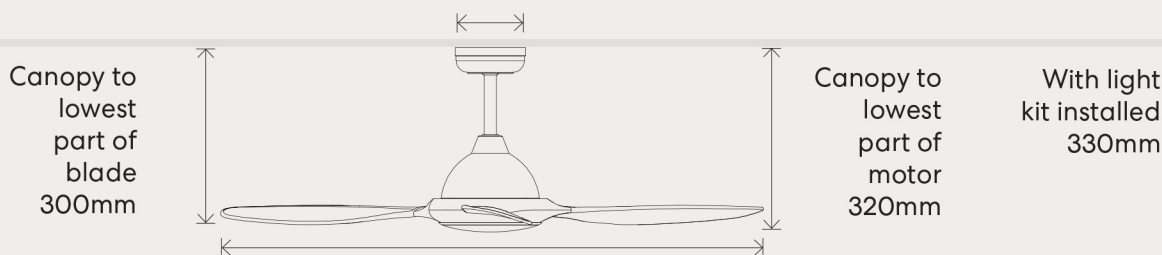

Blade diameter: 1320mm (52" Models) | 1625mm (64" Models)

Extension Rods

K500M/109A
White 900mm

K500M/209A
Black 900mm

K500M/115A
White 1500mm

K500M/215A
Black 1500mm