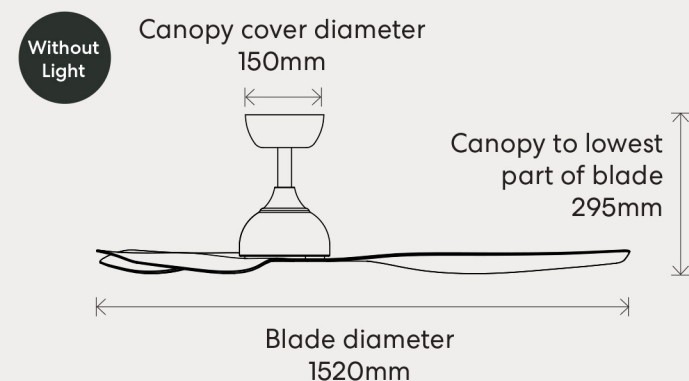

Performance

Speed	Motor Wattage	RPM	Airflow
1	5.6w	80	6,880 m3/hr
2	8.3w	96	8,050 m3/hr
3	11w	113	9,290 m3/hr
4	17w	136	10,500 m3/hr
5	27w	164	13,500 m3/hr
6	40w	191	15,200 m3/hr

Dimensions

Extension Rods - No Light Models