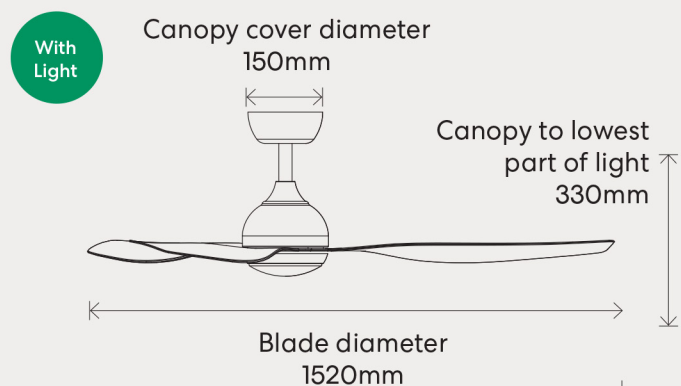

Performance

Speed	Motor Wattage	RPM	Airflow
1	5.6w	80	6,880 m3/hr
2	8.3w	96	8,050 m3/hr
3	11w	113	9,290 m3/hr
4	17w	136	10,500 m3/hr
5	27w	164	13,500 m3/hr
6	40w	191	15,200 m3/hr

Dimensions

Extension Rods - No Light Models