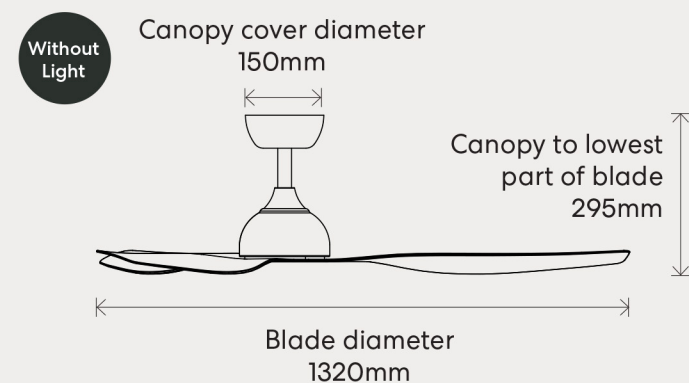

Dimensions

Extension Rods - No Light Models

K505M/109A White 900mm	K505M/118A White 1800mm
K505M/209A Black 900mm	K505M/218A Black 1800mm

Extension Rods - LED Light Models

K5061/109A White 900mm	K5061/118A White 1800mm
K5061/209A Black 900mm	K5061/218A Black 1800mm

Remote frequency 433 MHz.