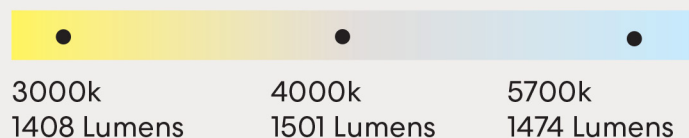

Technical Data

Key Details

Install Location:	Indoor / Outdoor*
Motor Type:	DC
Blade Material:	ABS Plastic
Operation:	Remote Control

Reversible:	Yes (via remote)
Timer:	1H / 4H / 8H
Ceiling Mount Angle:	0-15°
Blade Pitch:	15° (Approx)

About the CCT LED Light

Light Type:	LED (18w)
Dimmable:	Yes (8 Steps)

SP13-FM004 - User Replaceable LED Light Panel. Plug in LED panel can be replaced without an electrician.

Performance - No Light Models

Speed	Motor Wattage	RPM	Airflow
1	4.2w	74	5,050 m3/hr
2	6.6w	106	6,589 m3/hr
3	9.7w	129	7,846 m3/hr
4	14.8w	153	8,326 m3/hr
5	20.3w	171	9,035 m3/hr
6	35w	208	10,486 m3/hr

Performance - LED Light Models

Speed	Motor Wattage	RPM	Airflow
1	6.8w	90	6,150 m3/hr
2	10.4w	123	7,680 m3/hr
3	15w	142	8,063 m3/hr
4	21w	161	8,540 m3/hr
5	27w	175	9,580 m3/hr
6	36w	195	10,395 m3/hr