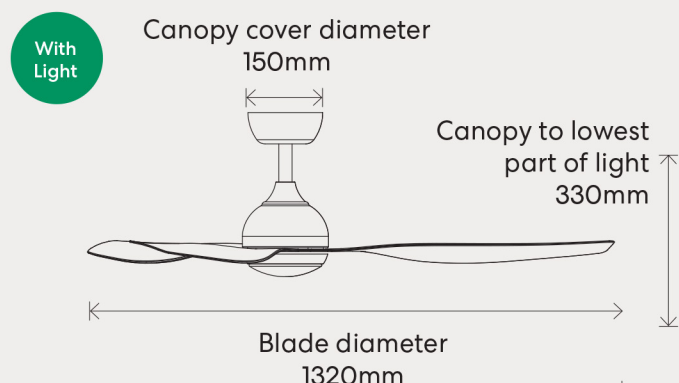

Dimensions

Extension Rods - No Light Models

K505M/109A White 900mm	K505M/118A White 1800mm
K505M/209A Black 900mm	K505M/218A Black 1800mm

Extension Rods - LED Light Models

K5061/109A White 900mm	K5061/118A White 1800mm
K5061/209A Black 900mm	K5061/218A Black 1800mm

Remote frequency 433 MHz.