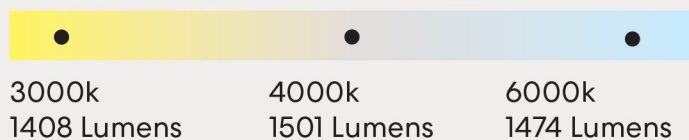

Technical Data

Install Location:	Indoor/Outdoor* & Coastal
Motor Type:	AC
Blade Material:	ABS Plastic
Operation:	Wall Control

Reversible:	Yes (via motor)
Ceiling Mount Angle:	0-20°
Blade Pitch:	12° (Approx)

About the CCT LED Light

Light Type:	LED (18w)
Dimmable:	No

Performance

Speed	Motor Wattage	RPM	Airflow
1	18w	107	4,707 m3/hr
2	34w	153	7,132 m3/hr
3	55w	197	9,732 m3/hr

Anti-corrosive paint applied on all metal components & ABS blades make this fan suitable for coastal environment installation