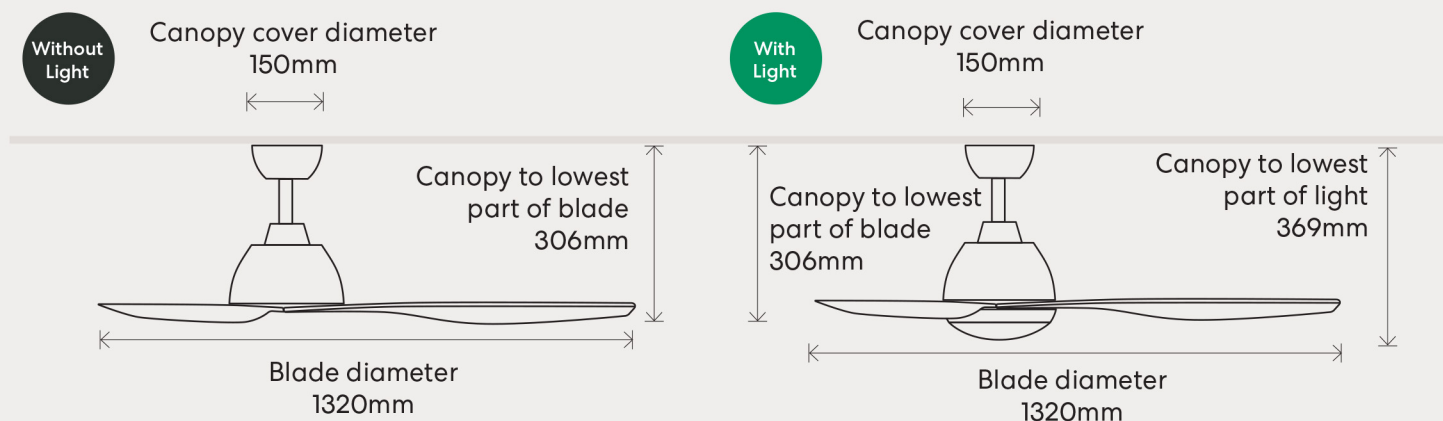

# Technical Data

Install Location:	Indoor/Outdoor* & Coastal
Motor Type:	AC
Blade Material:	ABS Plastic
Operation:	Wall Control

Reversible:	Yes (via motor)
Ceiling Mount Angle:	0-20°
Blade Pitch:	12° (Approx)

## Dimensions