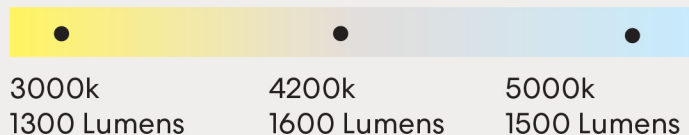

Technical Data

Install Location:	Indoor / Outdoor* & Coastal
Motor Type:	DC
Blade Material:	ABS Plastic
Operation:	Wall Control | SMART/Remote Remote frequency 2.4 GHz

Reversible SMART/Remote:	Yes
Reversible Wall Control:	No
Ceiling Mount Angle:	0-7°
Blade Pitch:	12°
Timer:	1-9 Hour

About the CCT LED Light

LED Light has CCT & Dimming level memory, turn your fan off / on and the same light settings will be retained

Light Type:	LED (18w)
Dimmable:	Yes (8 Steps)

SP13-MK001 - User Replaceable LED Light Panel. Plug in LED panel can be replaced without an electrician.

Performance - Remote / SMART

Speed	Motor Wattage	RPM	Airflow
1	3.2	60	3,240
2	4.2	94	4,553
3	6.1	129	5,861
4	9.1	163	7,056
5	13.5	197	8,129
6	20.2	230	9,409

Airflow measured in m3/hr

Performance - Wall Control

Speed	Motor Wattage	RPM	Airflow
1	4.3	90	4,453
2	5.7	118	5,646
3	7.6	146	6,259
4	10.6	175	7,542
5	15	203	8,367
6	21.3	230	9,411