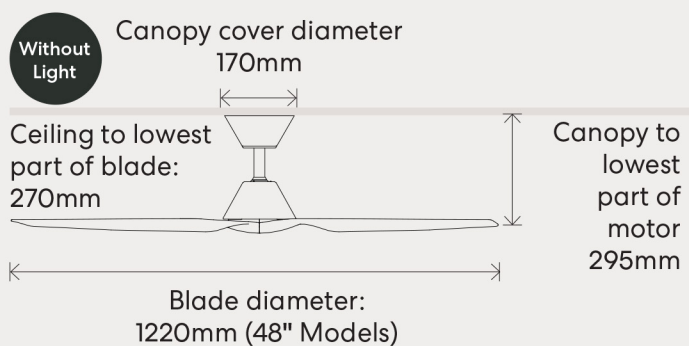

Performance - Remote / SMART

Speed	Motor Wattage	RPM	Airflow
1	3.2	60	3,240
2	4.2	94	4,553
3	6.1	129	5,861
4	9.1	163	7,056
5	13.5	197	8,129
6	20.2	230	9,409

Airflow measured in m3/hr

Performance - Wall Control

Speed	Motor Wattage	RPM	Airflow
1	4.3	90	4,453
2	5.7	118	5,646
3	7.6	146	6,259
4	10.6	175	7,542
5	15	203	8,367
6	21.3	230	9,411

Dimensions

Extension Rods

K500M/109A
White 900mm

K500M/209A
Black 900mm

K500M/115A
White 1500mm