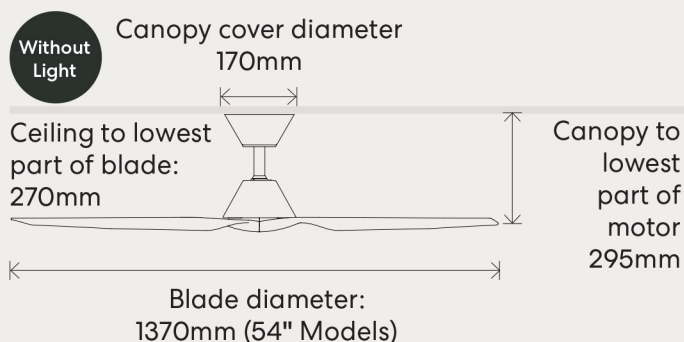

Performance - Remote / SMART

Speed	Motor Wattage	RPM	Airflow
1	3.4	60	3,420
2	4.6	88	4,644
3	6.8	116	6,049
4	10	145	7,02
5	15.2	174	8,641
6	22.5	200	10,801

Airflow measured in m3/hr

Performance - Wall Control

Speed	Motor Wattage	RPM	Airflow
1	5	90	4,631
2	6.4	112	5,934
3	8.7	135	6,796
4	12	157	7,298
5	16.4	179	8,743
6	23	200	10,859

Dimensions

Extension Rods

K500M/109A
White 900mm

K500M/209A
Black 900mm

K500M/115A
White 1500mm