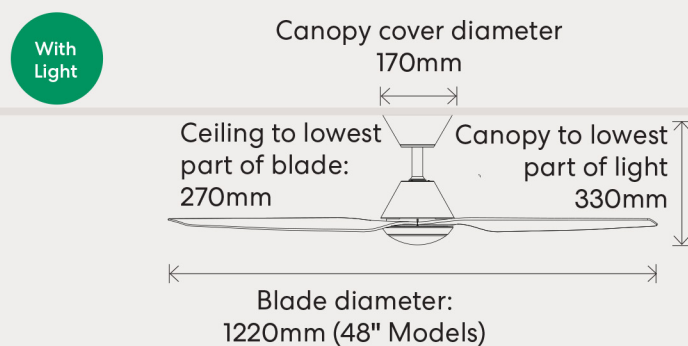

Speed	Motor Wattage	RPM	Airflow
1	4.3	90	4,453
2	5.7	118	5,646
3	7.6	146	6,259
4	10.6	175	7,542
5	15	203	8,367
6	21.3	230	9,411

Dimensions

Extension Rods

K500M/109A
White 900mm

K500M/209A
Black 900mm

K500M/115A
White 1500mm