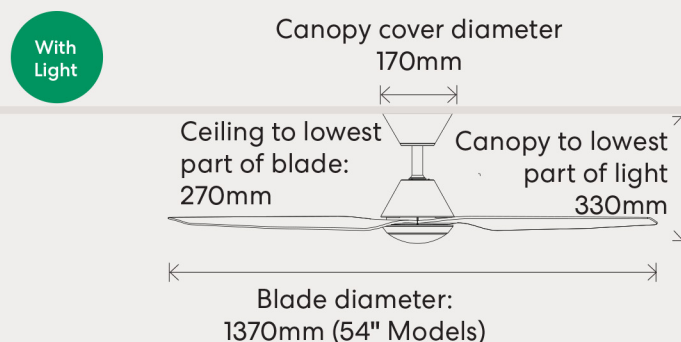

Performance - Remote / SMART

Speed	Motor Wattage	RPM	Airflow
1	3.4	60	3,420
2	4.6	88	4,644
3	6.8	116	6,049
4	10	145	7,02
5	15.2	174	8,641
6	22.5	200	10,801

Airflow measured in m3/hr

Performance - Wall Control

Speed	Motor Wattage	RPM	Airflow
1	5	90	4,631
2	6.4	112	5,934
3	8.7	135	6,796
4	12	157	7,298
5	16.4	179	8,743
6	23	200	10,859

Dimensions

Extension Rods

K500M/109A
White 900mm

K500M/209A
Black 900mm

K500M/115A
White 1500mm