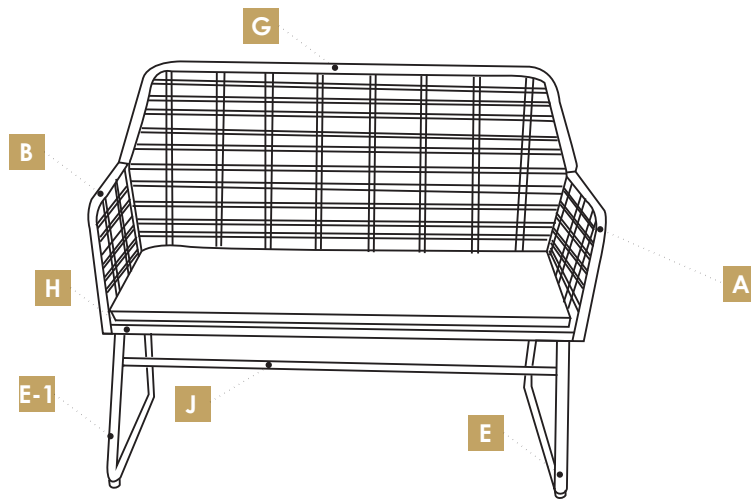

## COMPONENT LIST - String-4pcs set

Part	Reference Image/Description	Qty	Part	Reference Image/Description	Qty
A	 Left arm	3	J	 (2cm longer than the rear bar) Sofa front support bar	1
B	 Right arm	3	J-1	 Sofa rear support bar	1
C	 Back	2		 Chair seat cushion	2
D	 Seat	2		 Sofa seat cushion	1
E	 Chair left leg	3	K	 Table top frame	1
E-1	 Chair right leg	3	L	 Table glass	1
F	 (2cm longer than the rear bar) Chair front support bar	2	M	 Table leg	2
F-1	 Chair rear support bar	2	S	 M6X35mm Bolt	23
G	 Sofa back	1	S-1	 M6X15mm Bolt	56
H	 Sofa seat	1	W	 M4 Allen Key	1

\*The quantities above are the correct amount to complete the assembly. In some case more fittings may be supplied than required.

**1** Use S screw to secure the connection

**2** Use S screw to secure the connection

**This is very important!**

This side up! This side down!

**1** Use S screw to secure the connection

**2** Use S screw to secure the connection

**3**

**4** This is very important!

1

Use S-1 screw to secure the connection