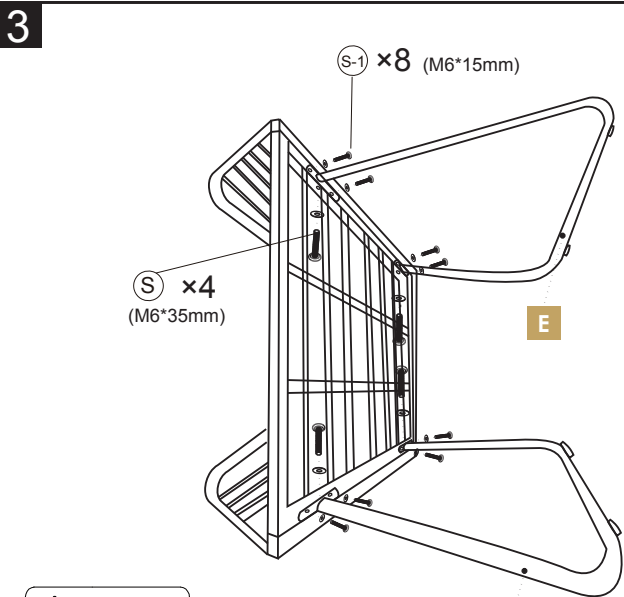

2 Use S screw to secure the connection