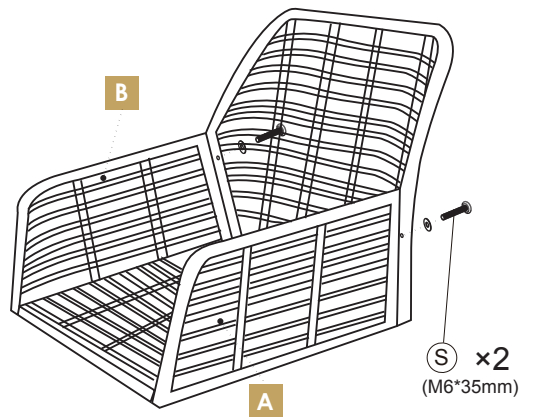

2 Use S screw to secure the connection