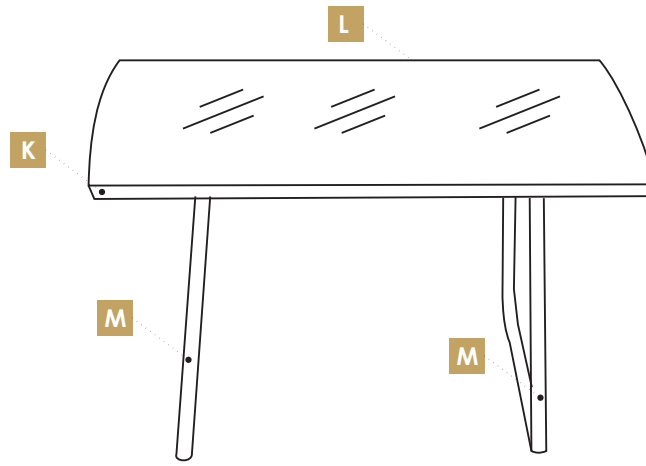

## COMPONENT LIST - String-4pcs set

Part	Reference Image/Description	Qty	Part	Reference Image/Description	Qty
A	 Left arm	3	J	 (2cm longer than the rear bar) Sofa front support bar	1
B	 Right arm	3	J-1	 Sofa rear support bar	1
C	 Back	2		 Chair seat cushion	2
D	 Seat	2		 Sofa seat cushion	1
E	 Chair left leg	3	K	 Table top frame	1
E-1	 Chair right leg	3	L	 Table glass	1
F	 (2cm longer than the rear bar) Chair front support bar	2	M	 Table leg	2
F-1	 Chair rear support bar	2	S	 M6X35mm Bolt	23
G	 Sofa back	1	S-1	 M6X15mm Bolt	56
H	 Sofa seat	1	W	 M4 Allen Key	1

**This is very important!**

This side up! This side down!

**1** Use S screw to secure the connection

**2** Use S screw to secure the connection

**3**

**4** This is very important!

1

Use S-1 screw to secure the connection