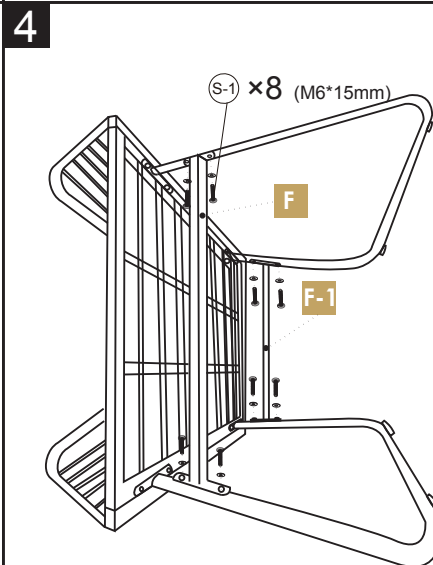

2 Use S screw to secure the connection