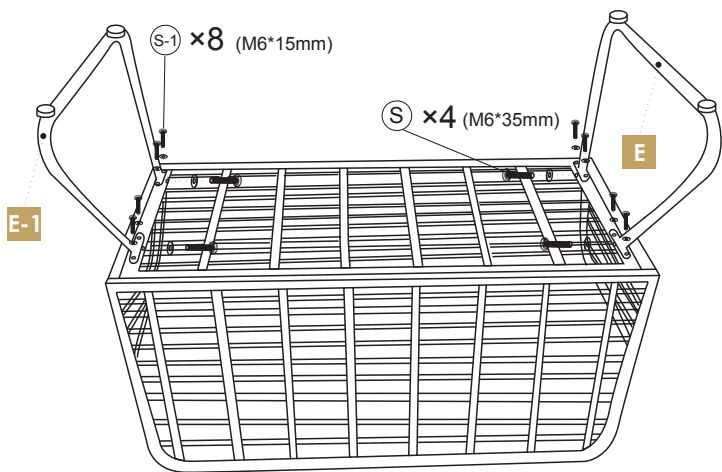

## COMPONENT LIST - String-4pcs set

Part	Reference Image/Description	Qty	Part	Reference Image/Description	Qty
A	 Left arm	3	J	 (2cm longer than the rear bar) Sofa front support bar	1
B	 Right arm	3	J-1	 Sofa rear support bar	1
C	 Back	2		 Chair seat cushion	2
D	 Seat	2		 Sofa seat cushion	1
E	 Chair left leg	3	K	 Table top frame	1
E-1	 Chair right leg	3	L	 Table glass	1
F	 (2cm longer than the rear bar) Chair front support bar	2	M	 Table leg	2
F-1	 Chair rear support bar	2	S	 M6X35mm Bolt	23
G	 Sofa back	1	S-1	 M6X15mm Bolt	56
H	 Sofa seat	1	W	 M4 Allen Key	1

**This is very important!**

This side up! This side down!

**1** Use S screw to secure the connection

**2** Use S screw to secure the connection

**3**

**4** This is very important!

1

Use S-1 screw to secure the connection