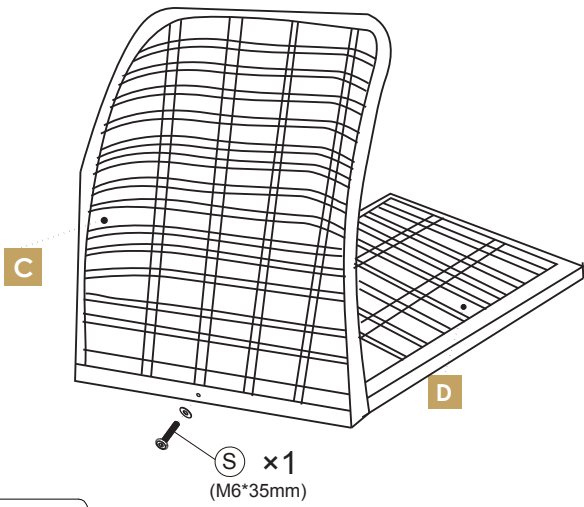

1 Use S screw to secure the connection