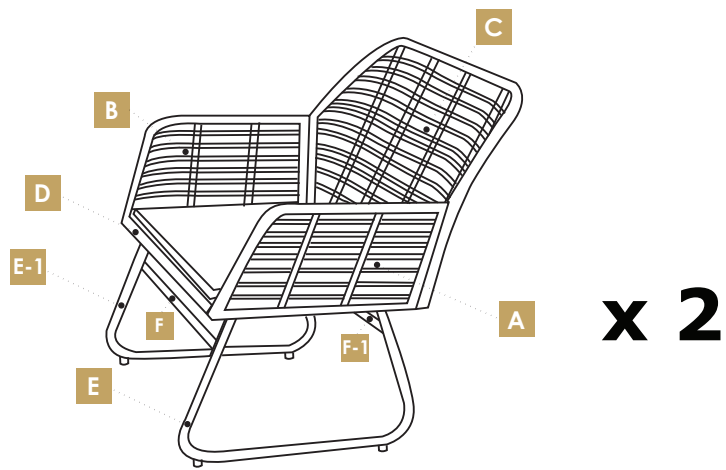

1 Use S screw to secure the connection

2 Use S screw to secure the connection

This is very important!

This side up! This side down!