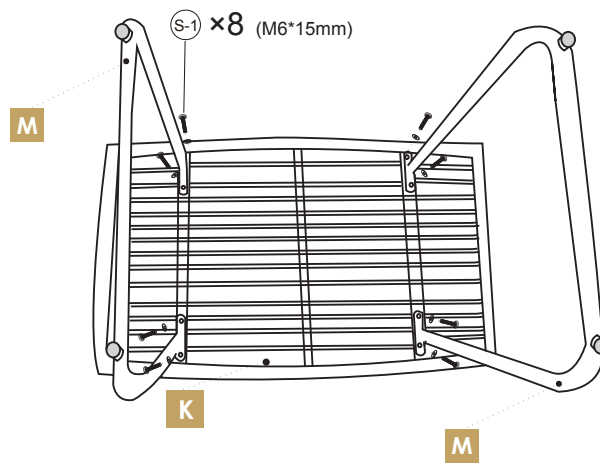

## COMPONENT LIST - String-4pcs set

Part	Reference Image/Description	Qty	Part	Reference Image/Description	Qty
A	 Left arm	3	J	 (2cm longer than the rear bar) Sofa front support bar	1
B	 Right arm	3	J-1	 Sofa rear support bar	1
C	 Back	2		 Chair seat cushion	2
D	 Seat	2		 Sofa seat cushion	1
E	 Chair left leg	3	K	 Table top frame	1
E-1	 Chair right leg	3	L	 Table glass	1
F	 (2cm longer than the rear bar) Chair front support bar	2	M	 Table leg	2
F-1	 Chair rear support bar	2	S	 M6X35mm Bolt	23
G	 Sofa back	1	S-1	 M6X15mm Bolt	56
H	 Sofa seat	1	W	 M4 Allen Key	1

**This is very important!**

This side up! This side down!

**1** Use S screw to secure the connection

**2** Use S screw to secure the connection

**3**

**4** This is very important!

1

Use S-1 screw to secure the connection