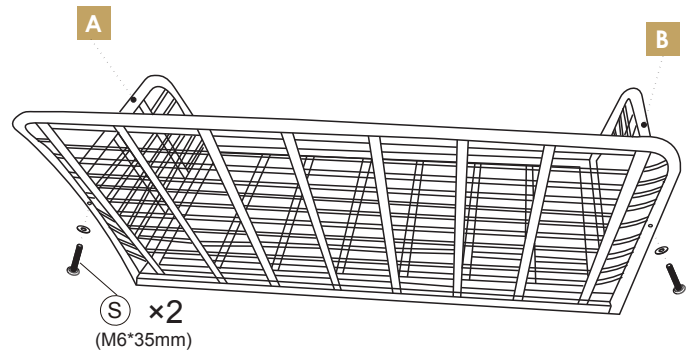

## COMPONENT LIST - String-4pcs set

Part	Reference Image/Description	Qty	Part	Reference Image/Description	Qty
A	 Left arm	3	J	 (2cm longer than the rear bar) Sofa front support bar	1
B	 Right arm	3	J-1	 Sofa rear support bar	1
C	 Back	2		 Chair seat cushion	2
D	 Seat	2		 Sofa seat cushion	1
E	 Chair left leg	3	K	 Table top frame	1
E-1	 Chair right leg	3	L	 Table glass	1
F	 (2cm longer than the rear bar) Chair front support bar	2	M	 Table leg	2
F-1	 Chair rear support bar	2	S	 M6X35mm Bolt	23
G	 Sofa back	1	S-1	 M6X15mm Bolt	56
H	 Sofa seat	1	W	 M4 Allen Key	1

**This is very important!**

This side up! This side down!

**1** Use S screw to secure the connection

**2** Use S screw to secure the connection

**3**

**4** This is very important!

1

Use S-1 screw to secure the connection