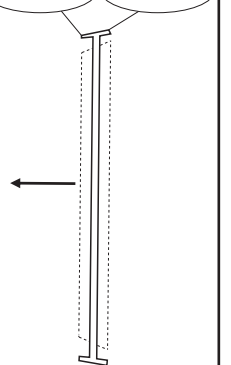

## COMPONENT LIST - String-4pcs set

Part	Reference Image/Description	Qty	Part	Reference Image/Description	Qty
A	 Left arm	3	J	 (2cm longer than the rear bar) Sofa front support bar	1
B	 Right arm	3	J-1	 Sofa rear support bar	1
C	 Back	2		 Chair seat cushion	2
D	 Seat	2		 Sofa seat cushion	1
E	 Chair left leg	3	K	 Table top frame	1
E-1	 Chair right leg	3	L	 Table glass	1
F	 (2cm longer than the rear bar) Chair front support bar	2	M	 Table leg	2
F-1	 Chair rear support bar	2	S	 M6X35mm Bolt	23
G	 Sofa back	1	S-1	 M6X15mm Bolt	56
H	 Sofa seat	1	W	 M4 Allen Key	1

\*The quantities above are the correct amount to complete the assembly. In some case more fittings may be supplied than required.

**1** Use S screw to secure the connection

**2** Use S screw to secure the connection

**This is very important!**

This side up! This side down!

**1** Use S screw to secure the connection

**2** Use S screw to secure the connection

**3**

**4** This is very important!

1

Use S-1 screw to secure the connection