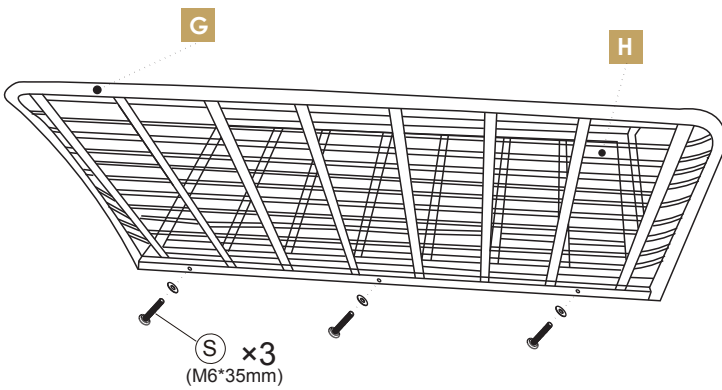

## COMPONENT LIST - String-4pcs set

Part	Reference Image/Description	Qty	Part	Reference Image/Description	Qty
A	 Left arm	3	J	 (2cm longer than the rear bar) Sofa front support bar	1
B	 Right arm	3	J-1	 Sofa rear support bar	1
C	 Back	2		 Chair seat cushion	2
D	 Seat	2		 Sofa seat cushion	1
E	 Chair left leg	3	K	 Table top frame	1
E-1	 Chair right leg	3	L	 Table glass	1
F	 (2cm longer than the rear bar) Chair front support bar	2	M	 Table leg	2
F-1	 Chair rear support bar	2	S	 M6X35mm Bolt	23
G	 Sofa back	1	S-1	 M6X15mm Bolt	56
H	 Sofa seat	1	W	 M4 Allen Key	1

\*The quantities above are the correct amount to complete the assembly. In some case more fittings may be supplied than required.

**1** Use S screw to secure the connection

**2** Use S screw to secure the connection

**This is very important!**

This side up! This side down!

**1** Use S screw to secure the connection

**2** Use S screw to secure the connection

**3**

**4** This is very important!

1

Use S-1 screw to secure the connection