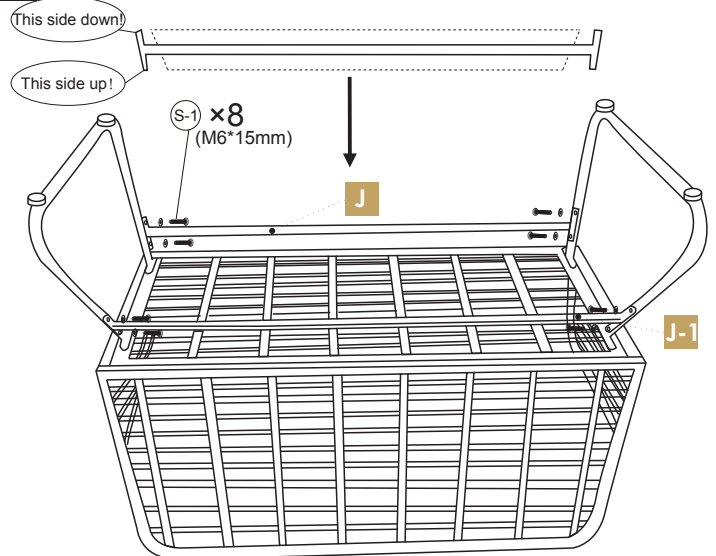

## COMPONENT LIST - String-4pcs set

Part	Reference Image/Description	Qty	Part	Reference Image/Description	Qty
A	 Left arm	3	J	 (2cm longer than the rear bar) Sofa front support bar	1
B	 Right arm	3	J-1	 Sofa rear support bar	1
C	 Back	2		 Chair seat cushion	2
D	 Seat	2		 Sofa seat cushion	1
E	 Chair left leg	3	K	 Table top frame	1
E-1	 Chair right leg	3	L	 Table glass	1
F	 (2cm longer than the rear bar) Chair front support bar	2	M	 Table leg	2
F-1	 Chair rear support bar	2	S	 M6X35mm Bolt	23
G	 Sofa back	1	S-1	 M6X15mm Bolt	56
H	 Sofa seat	1	W	 M4 Allen Key	1

**This is very important!**

This side up! This side down!

**1** Use S screw to secure the connection

**2** Use S screw to secure the connection

**3**

**4** This is very important!

1

Use S-1 screw to secure the connection