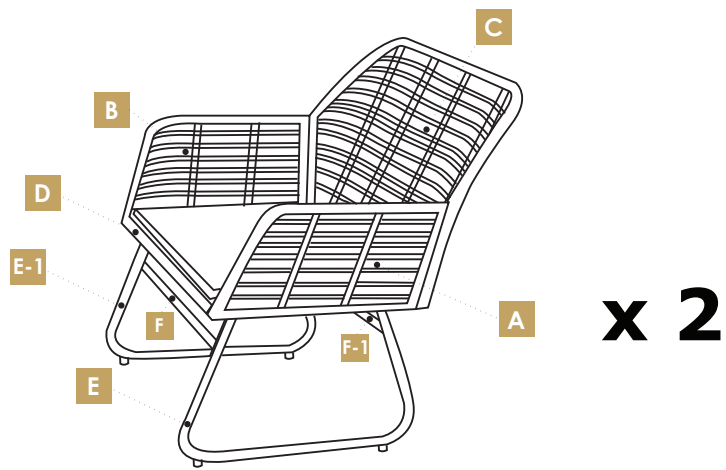

1 Use S screw to secure the connection

2 Use S screw to secure the connection