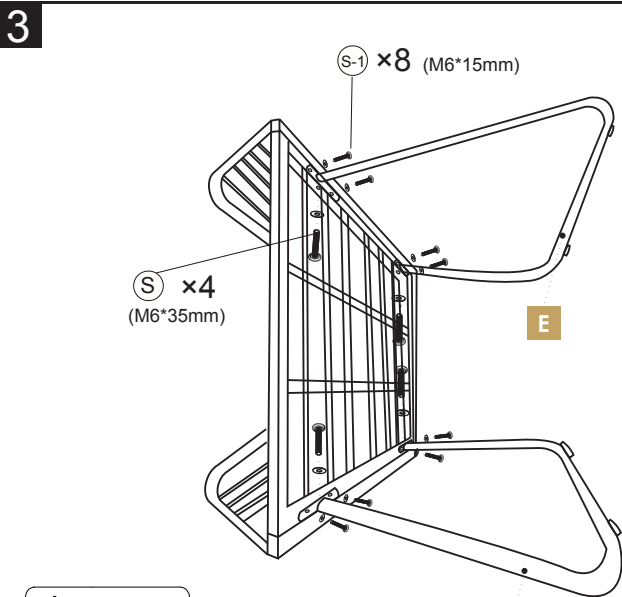

2 Use S screw to secure the connection