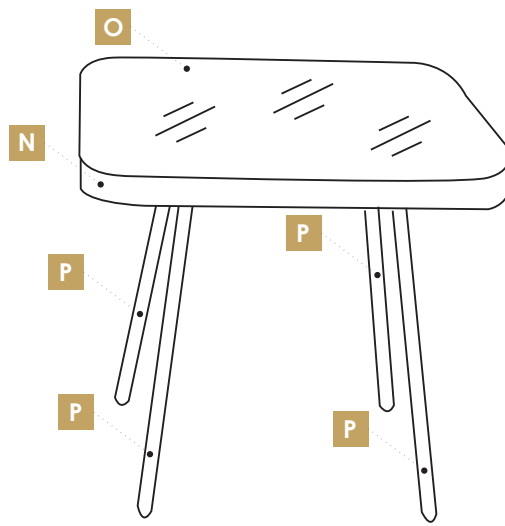

COMPONENT LIST - String-3pcs set

Part	Reference Image/Description	Qty	Part	Reference Image/Description	Qty
A	 Left arm	2	N	 Table top frame	1
B	 Right arm	2	O	 Table glass	1
C	 Back	2	P	 Table legs	4
D	 Seat	2		 chair seat cushion	2
E	 Chair left leg	2	S	 M6X35mm Bolt	14
E-1	 Chair right leg	2	S-1	 M6X15mm Bolt	40
F	 (2cm longer than the rear bar) Chair front support bar	2	W	 M4 Allen Key	1
F-1	 Chair rear support bar	2			

*The quantities above are the correct amount to complete the assembly. In some case more fittings may be supplied than required.

1 Use S screw to secure the connection

2 Use S screw to secure the connection

1

Use S-1 screw to secure the connection

2

Install the glass onto the surface