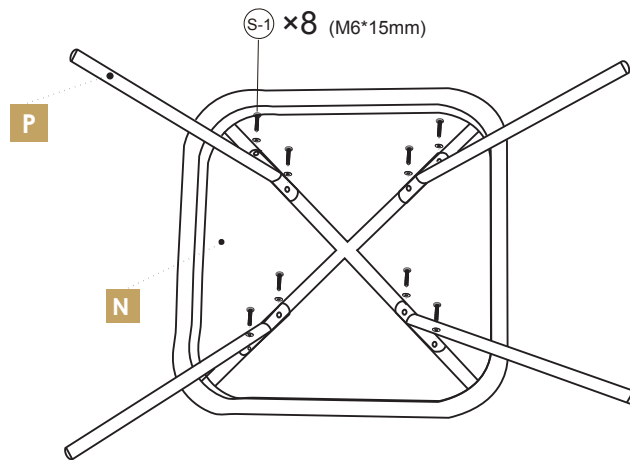

COMPONENT LIST - String-3pcs set

Part	Reference Image/Description	Qty	Part	Reference Image/Description	Qty
A	 Left arm	2	N	 Table top frame	1
B	 Right arm	2	O	 Table glass	1
C	 Back	2	P	 Table legs	4
D	 Seat	2		 chair seat cushion	2
E	 Chair left leg	2	S	 M6X35mm Bolt	14
E-1	 Chair right leg	2	S-1	 M6X15mm Bolt	40
F	 (2cm longer than the rear bar) Chair front support bar	2	W	 M4 Allen Key	1
F-1	 Chair rear support bar	2			

*The quantities above are the correct amount to complete the assembly. In some case more fittings may be supplied than required.

1 Use S screw to secure the connection

2 Use S screw to secure the connection

1

Use S-1 screw to secure the connection

2

Install the glass onto the surface