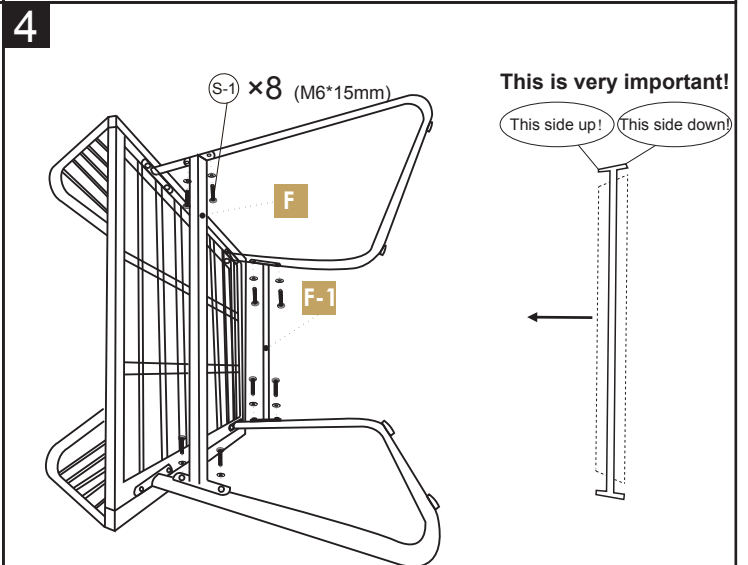

2 Use S screw to secure the connection