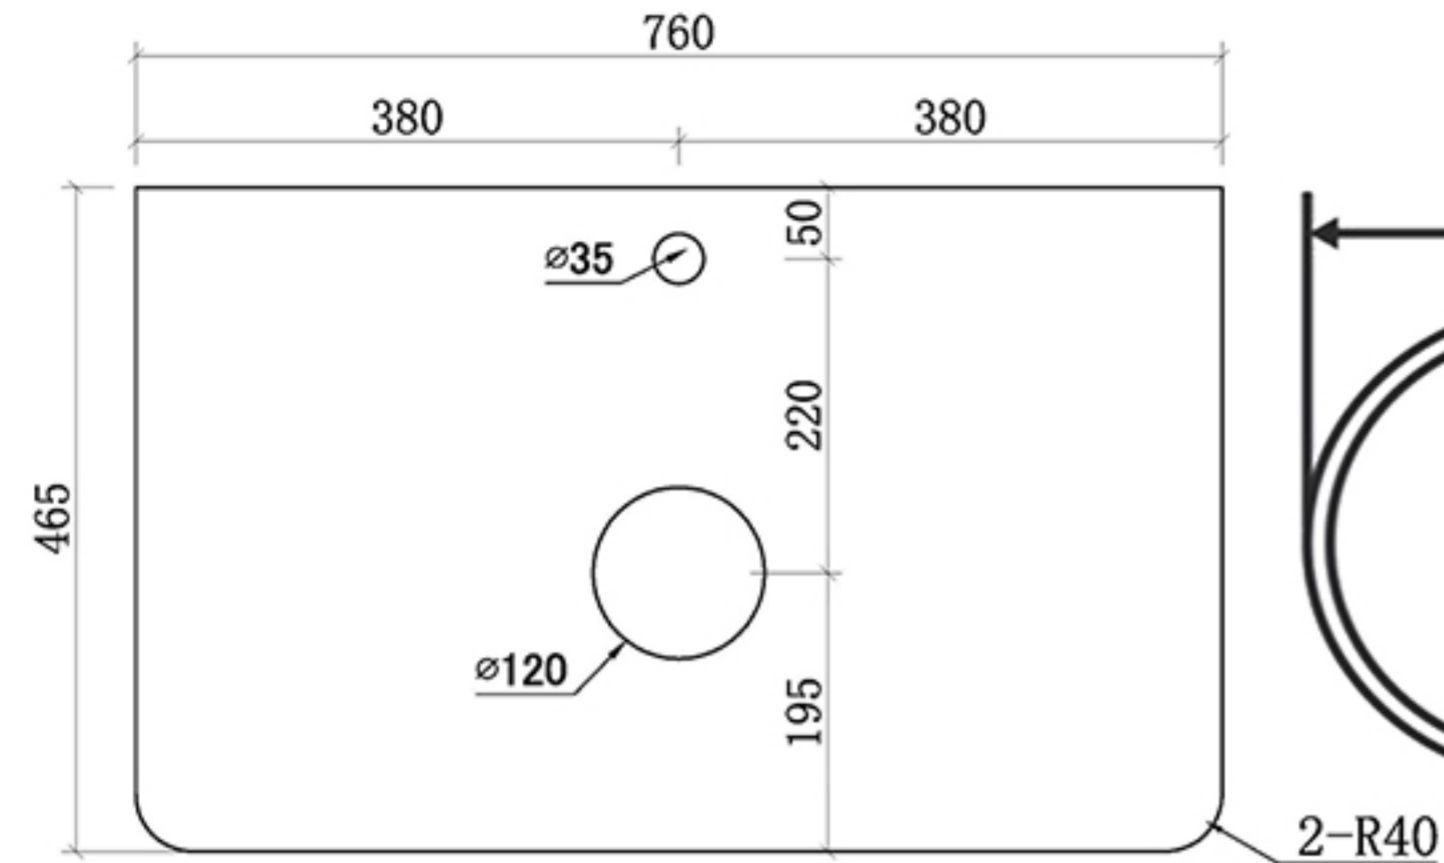

Stone top

Counter top Basin

BS-3535W

Vanity Body