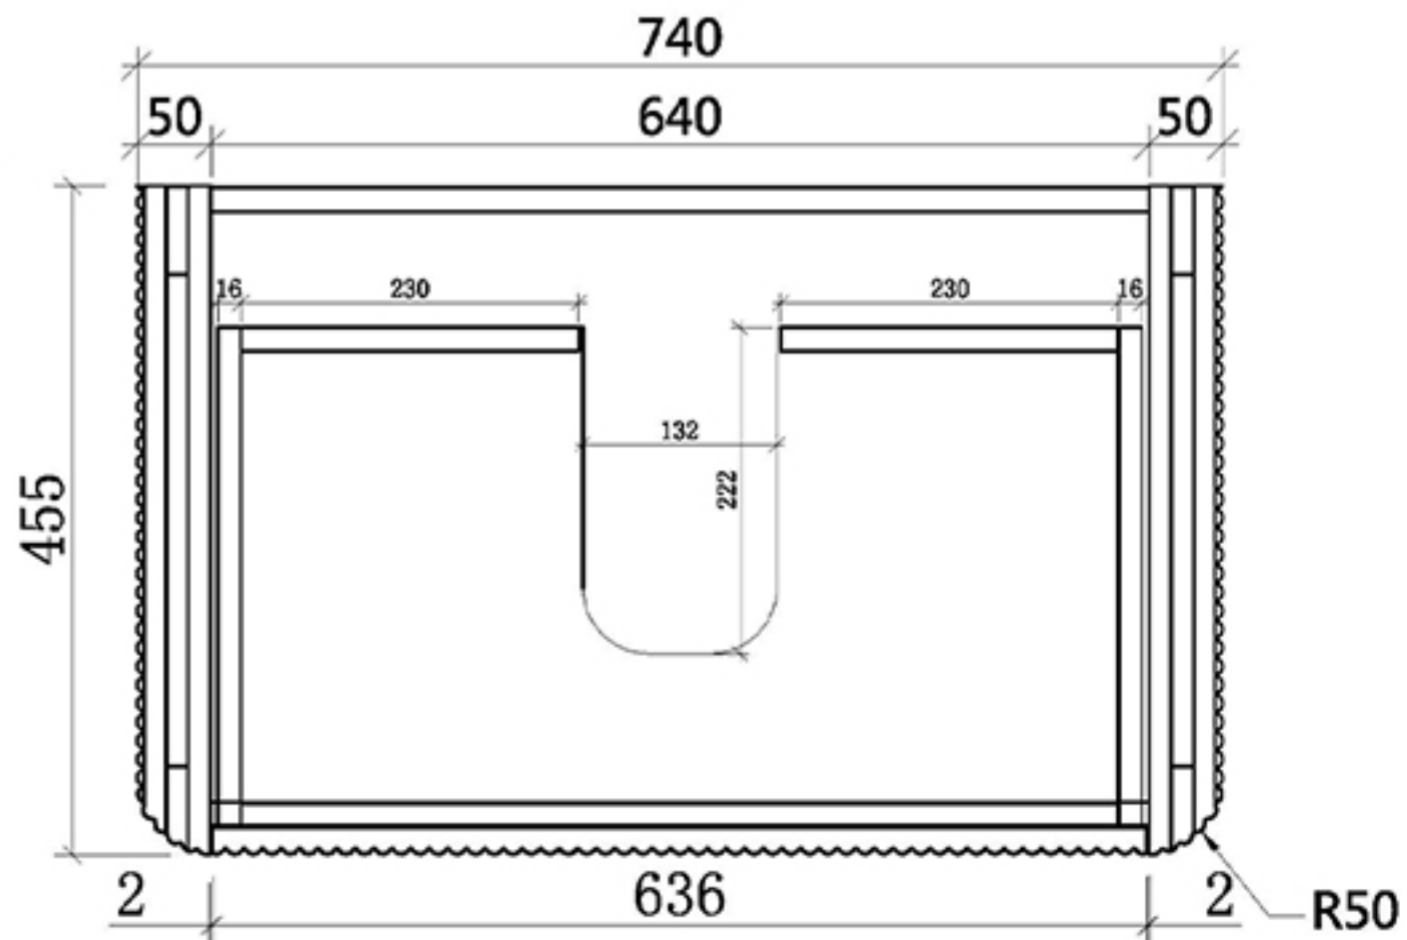

Stone top

Counter top Basin

BS-3535W

Vanity Body