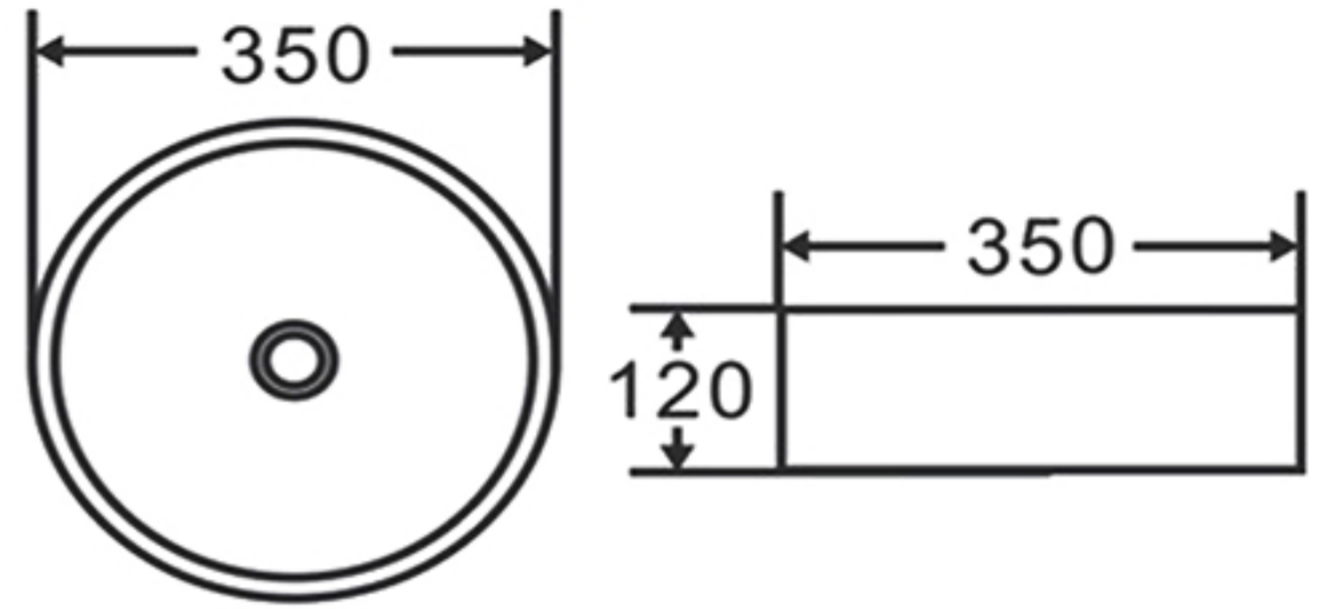

Stone top

Counter top Basin

BS-3535W

Vanity Body