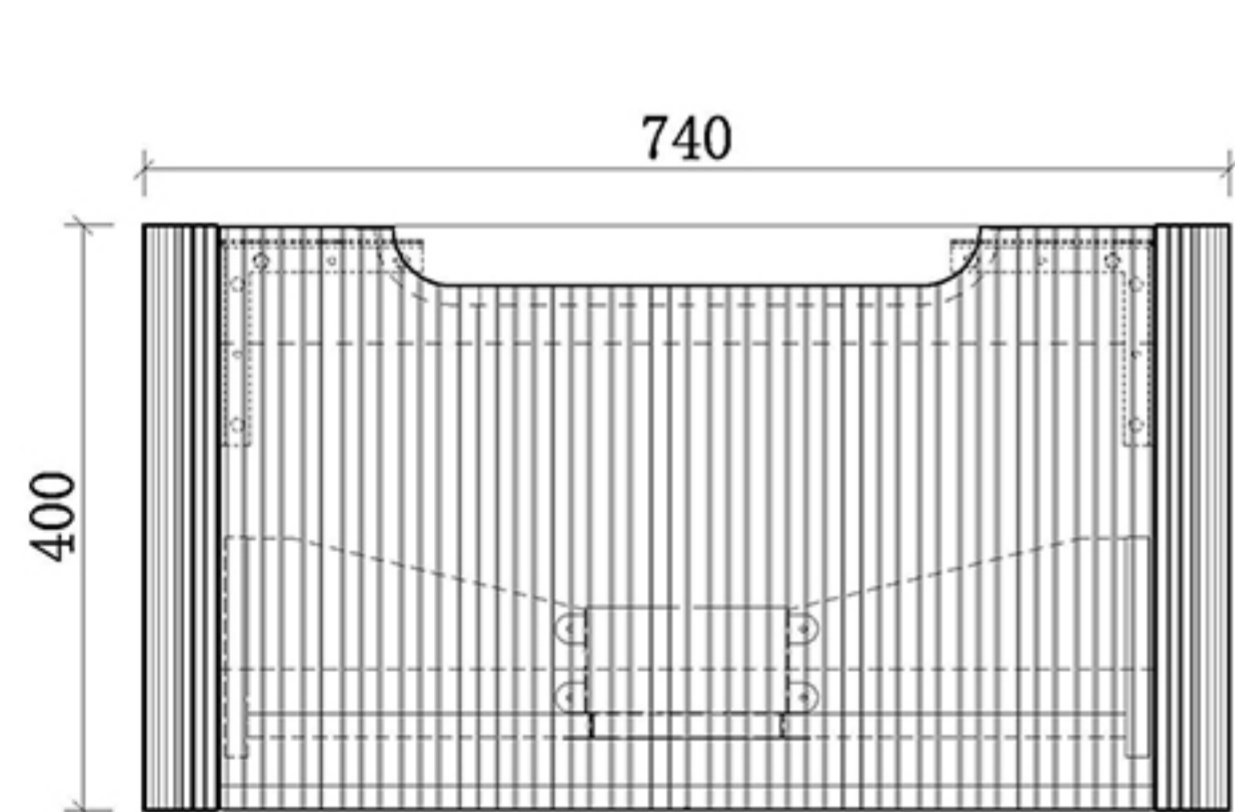

Stone top

Counter top Basin

BS-3535W

Vanity Body