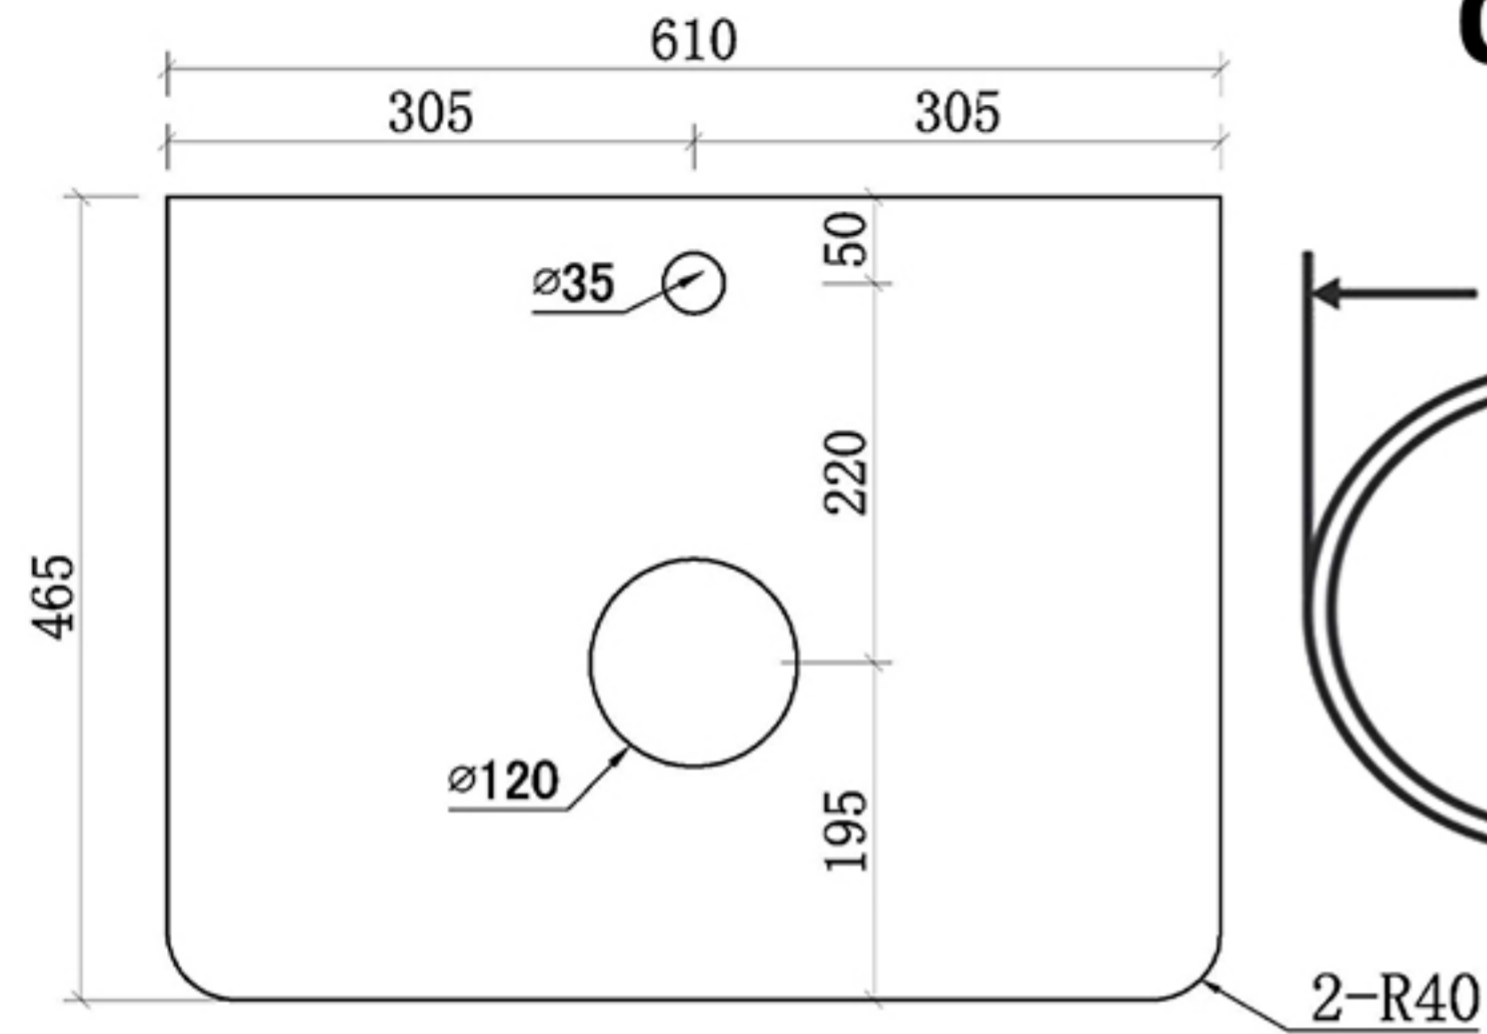

# Stone top

# Counter top Basin

BS-3535W

# Vanity Body