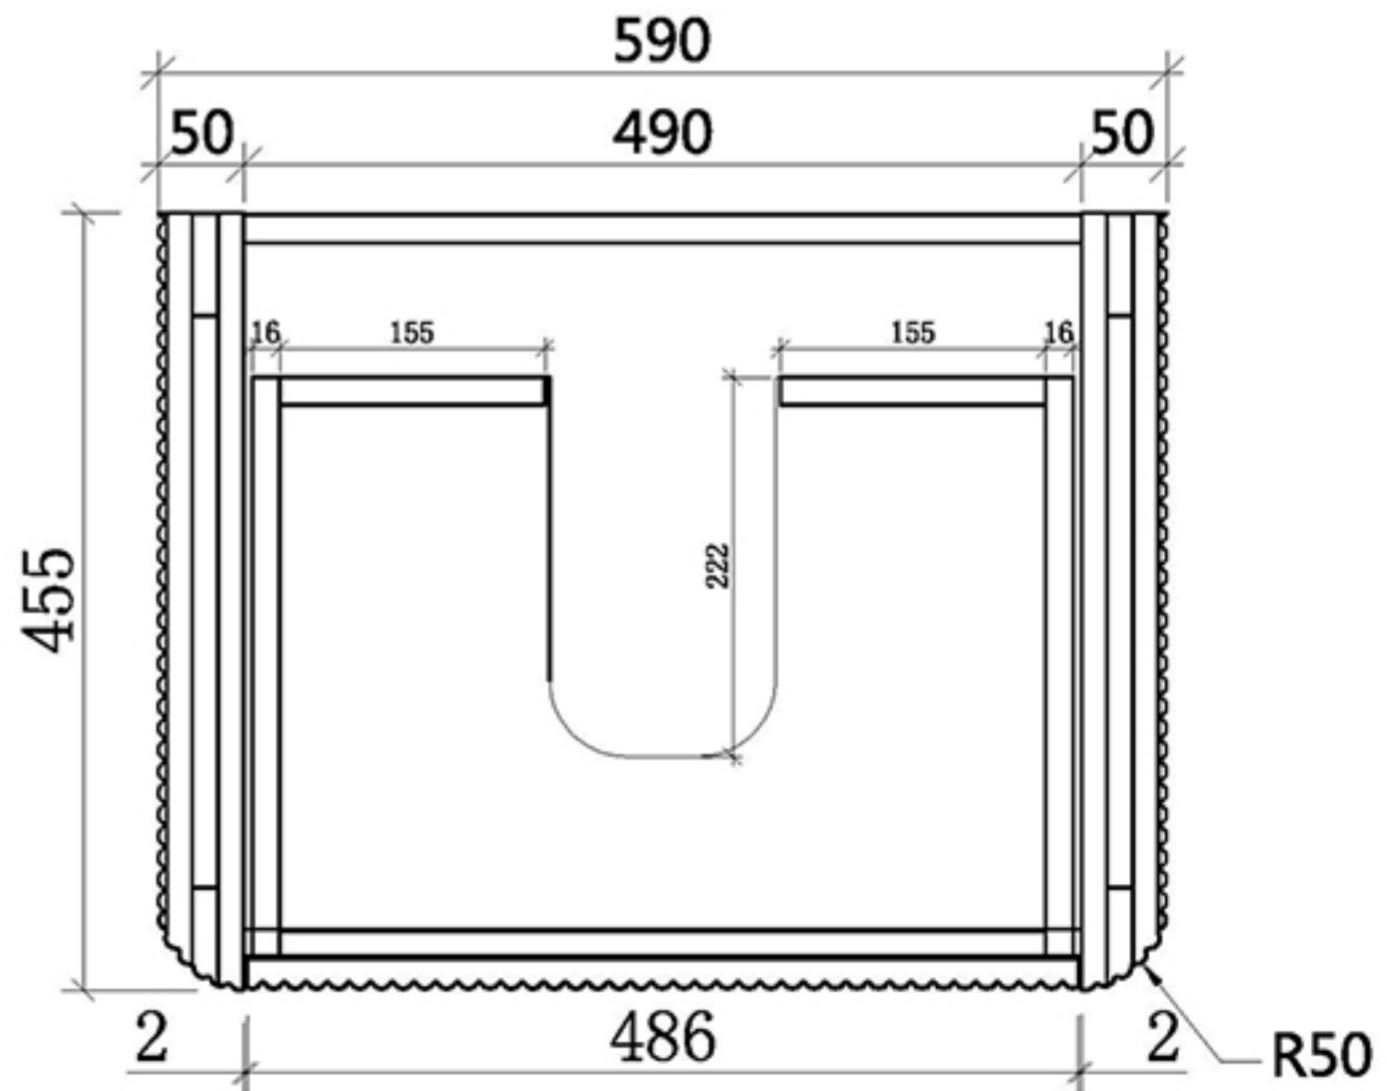

# Stone top

# Counter top Basin

BS-3535W

# Vanity Body