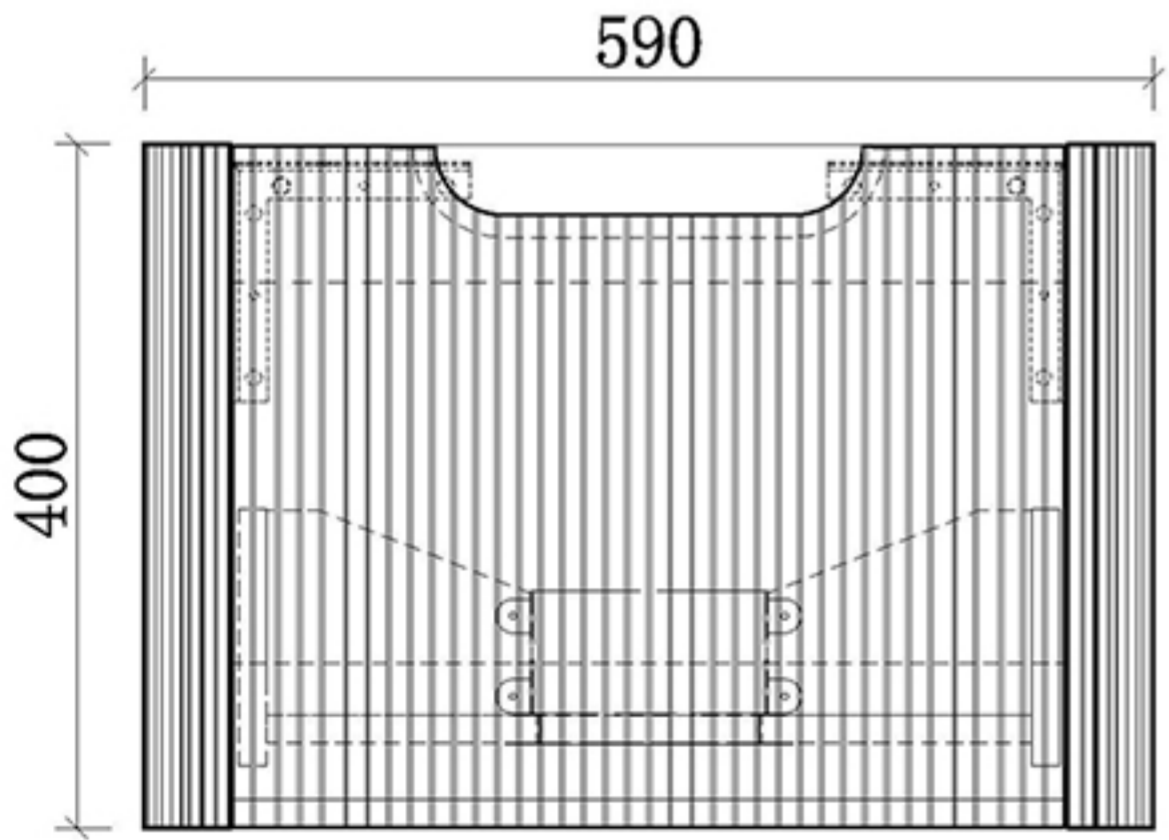

# Stone top

# Counter top Basin

BS-3535W

# Vanity Body