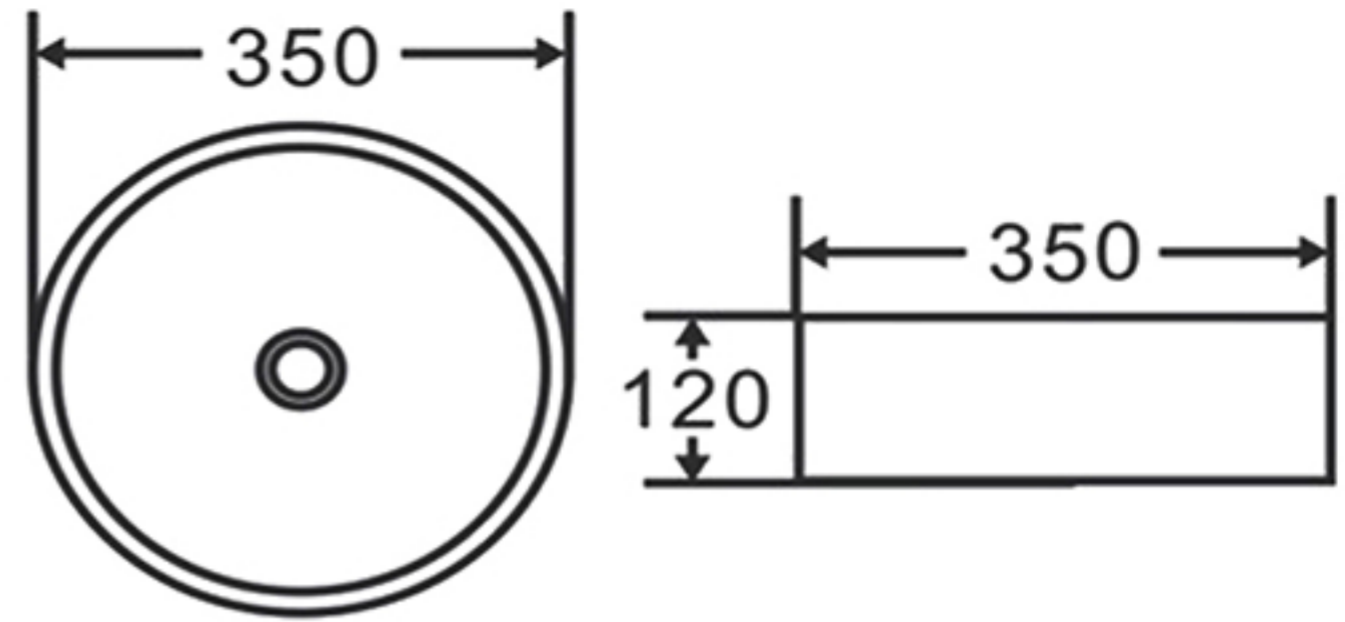

# Stone top

# Counter top Basin

BS-3535W