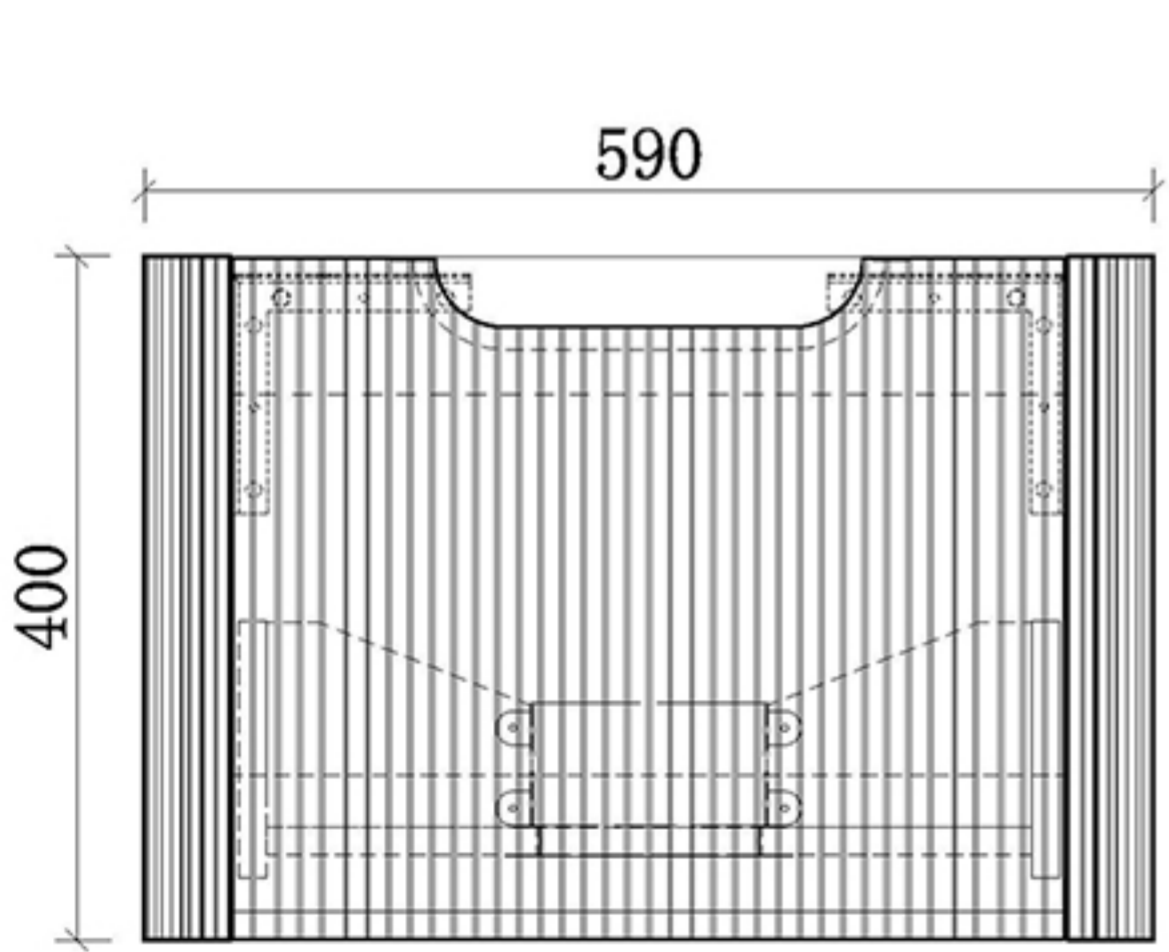

# Stone top

# Counter top Basin

BS-2828W

# Vanity Body