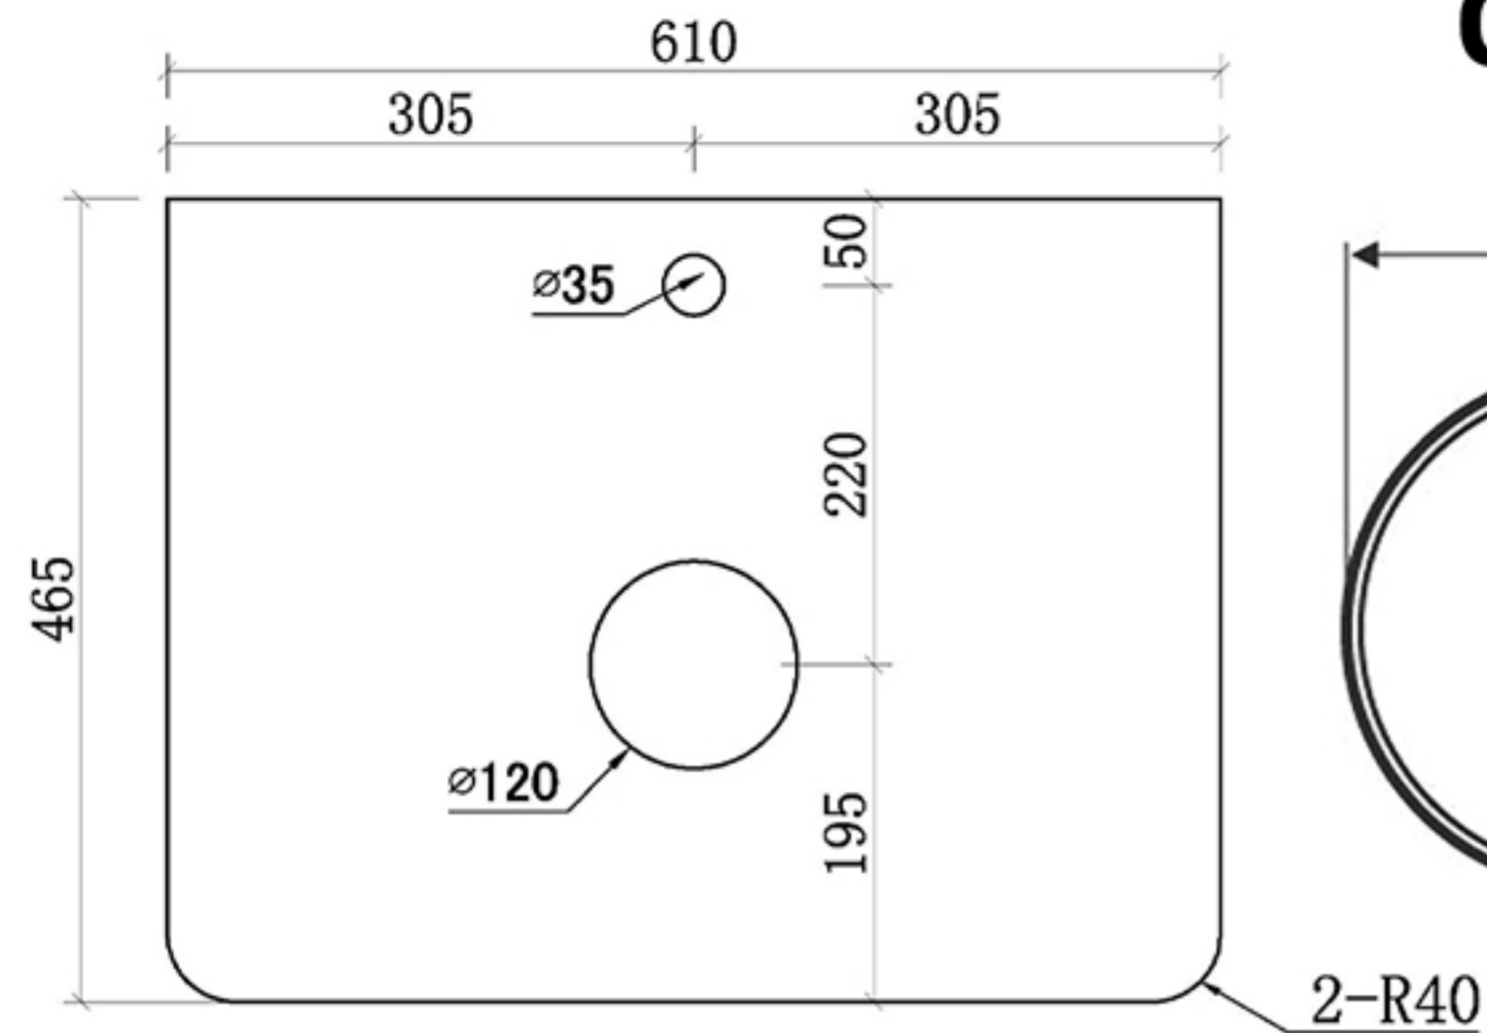

# Stone top

# Counter top Basin

BS-2828W

# Vanity Body