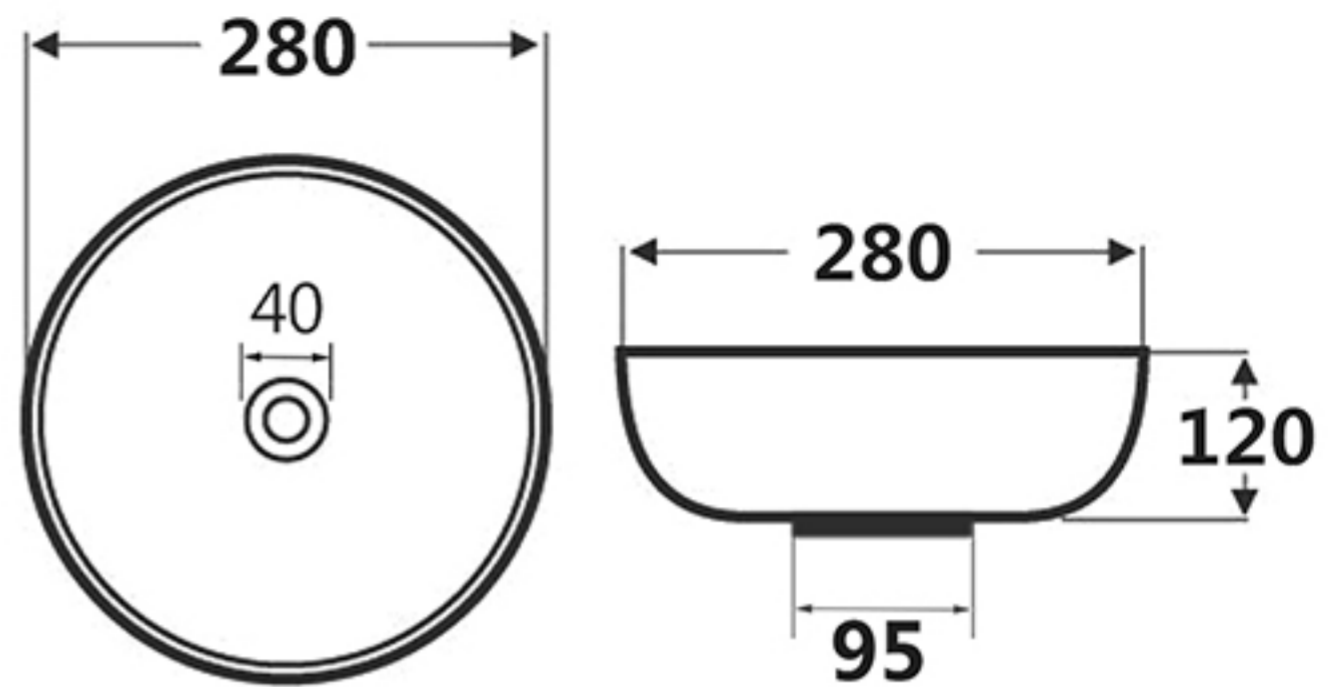

# Stone top

# Counter top Basin

BS-2828W

# Vanity Body