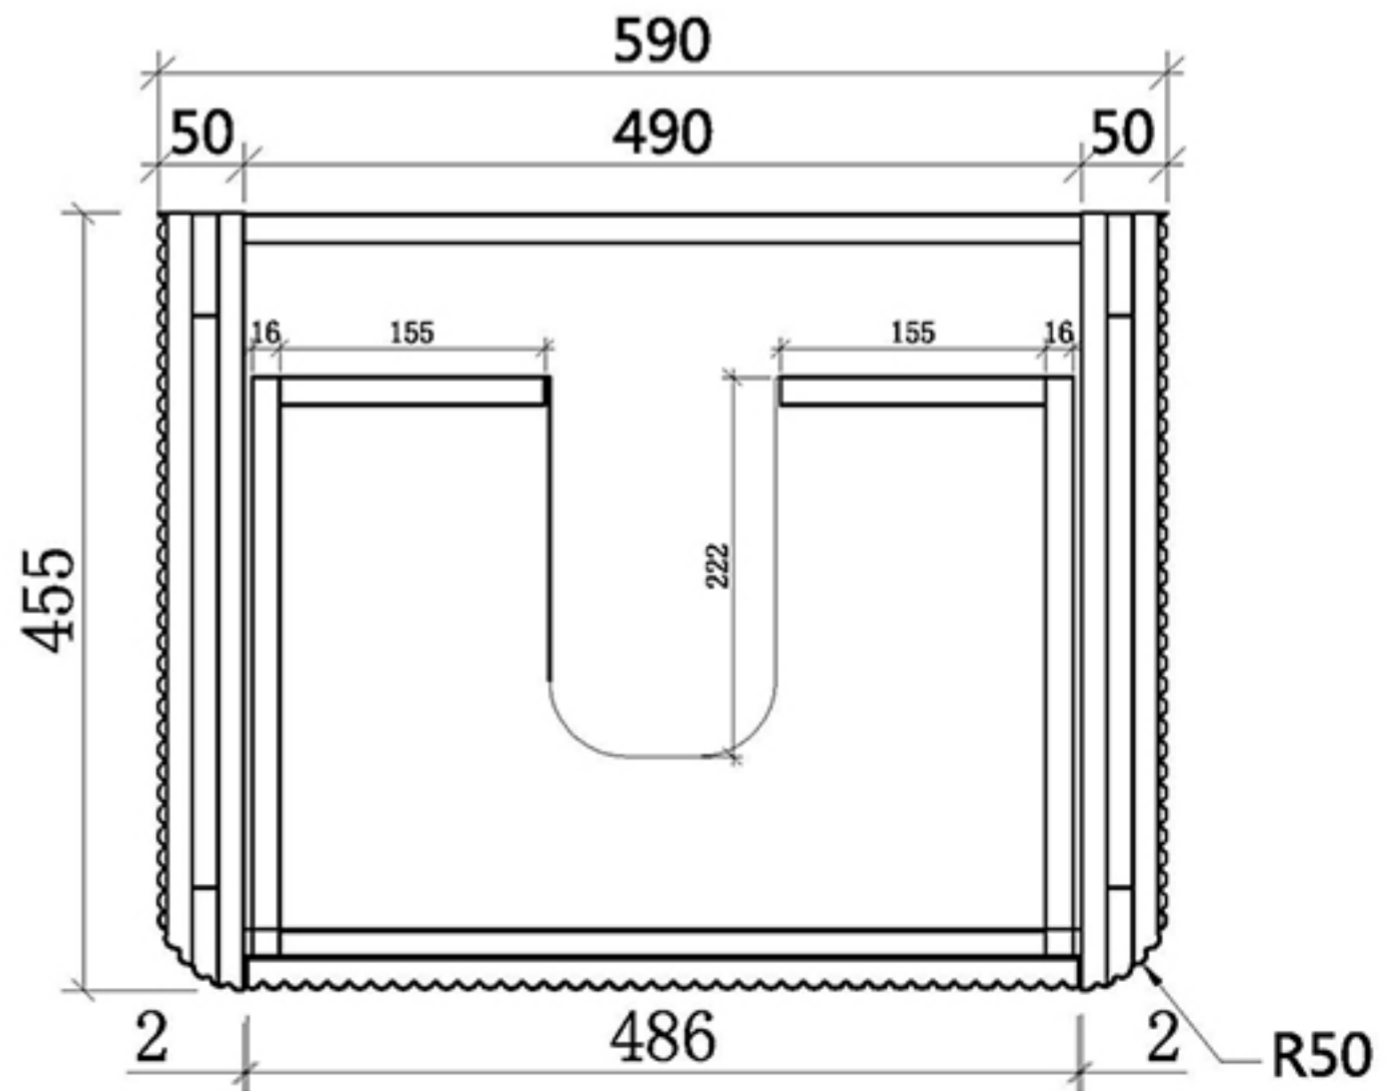

# Stone top

# Counter top Basin

BS-2828W

# Vanity Body