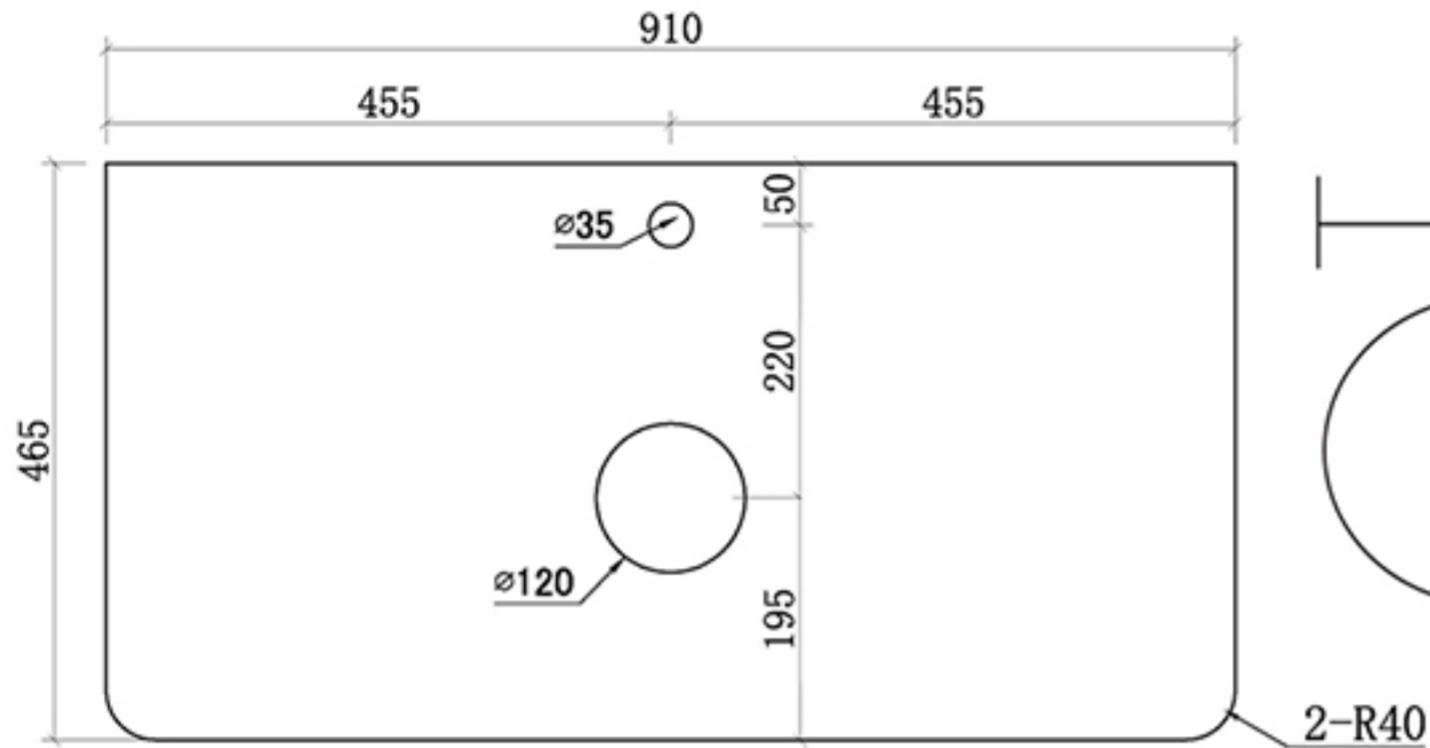

Stone top

Counter top Basin

BS-5330W

Vanity Body