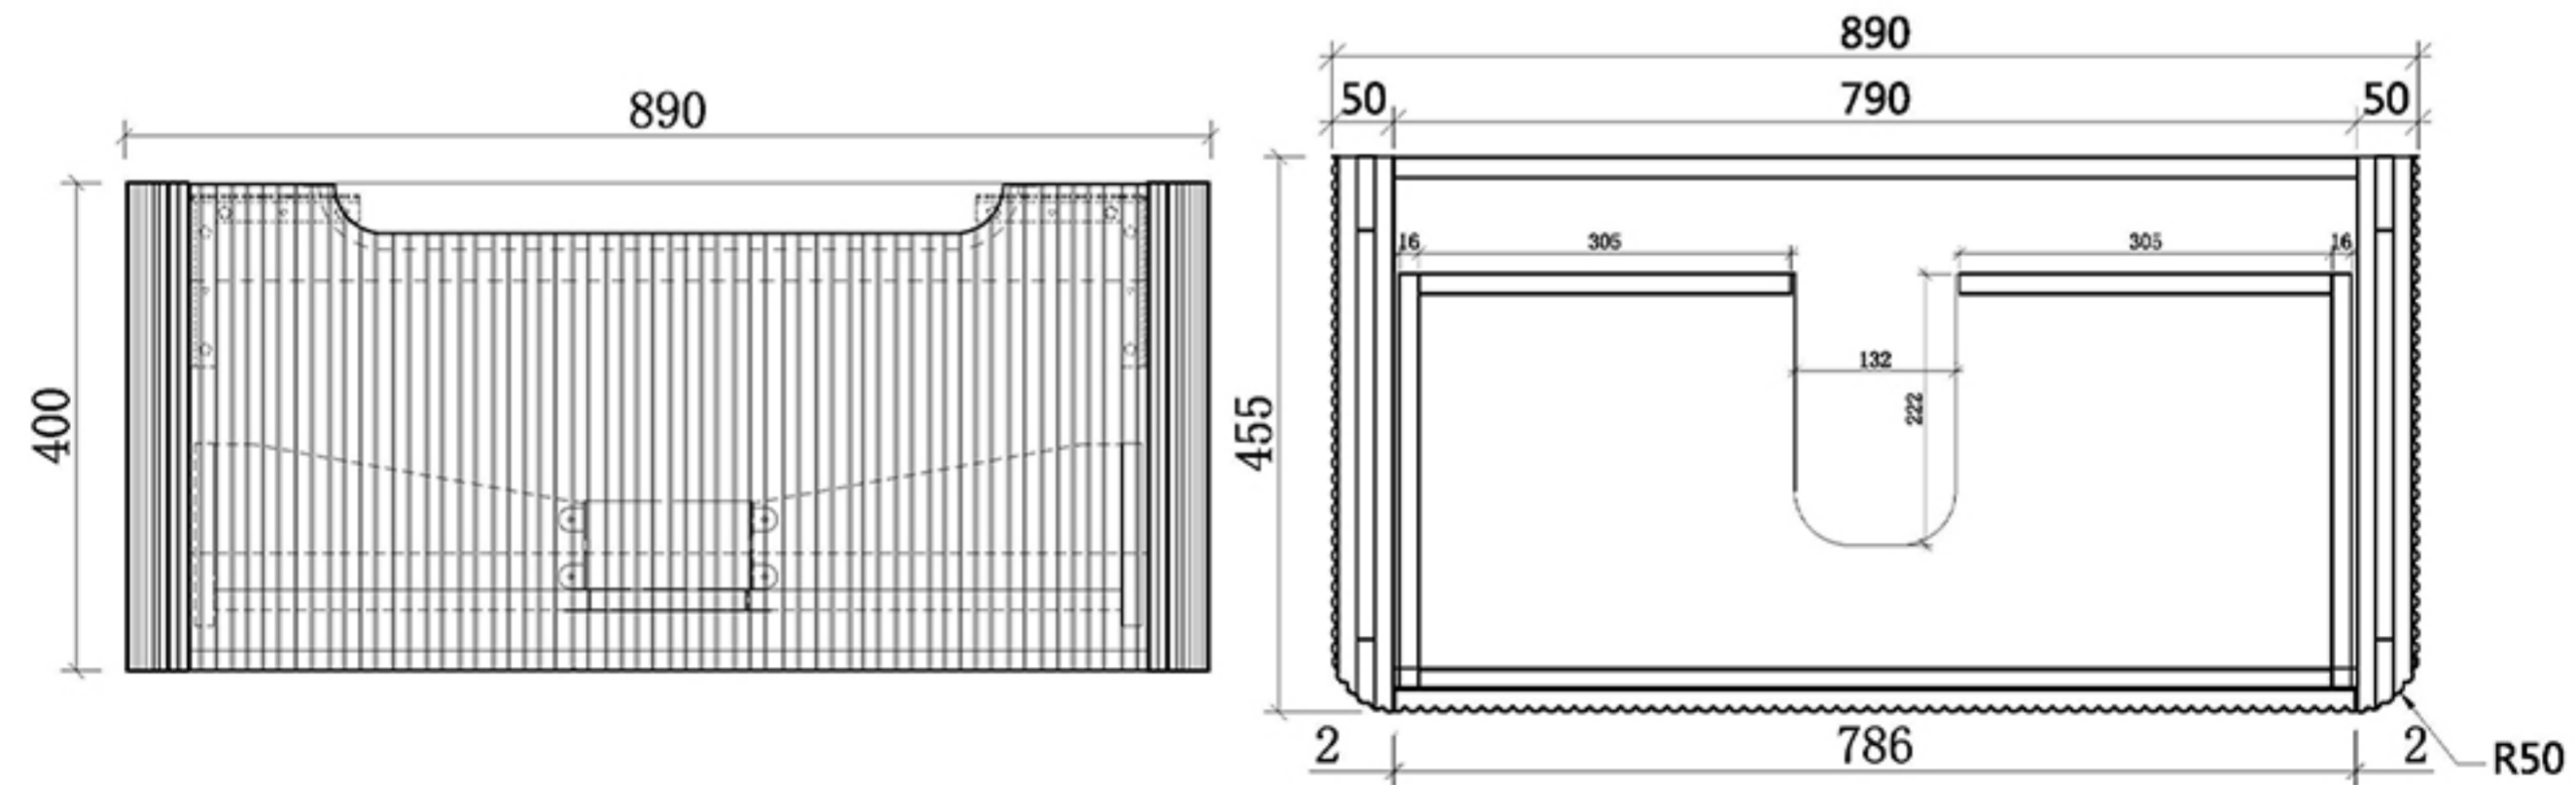

Stone top

Counter top Basin

BS-5330W

Vanity Body