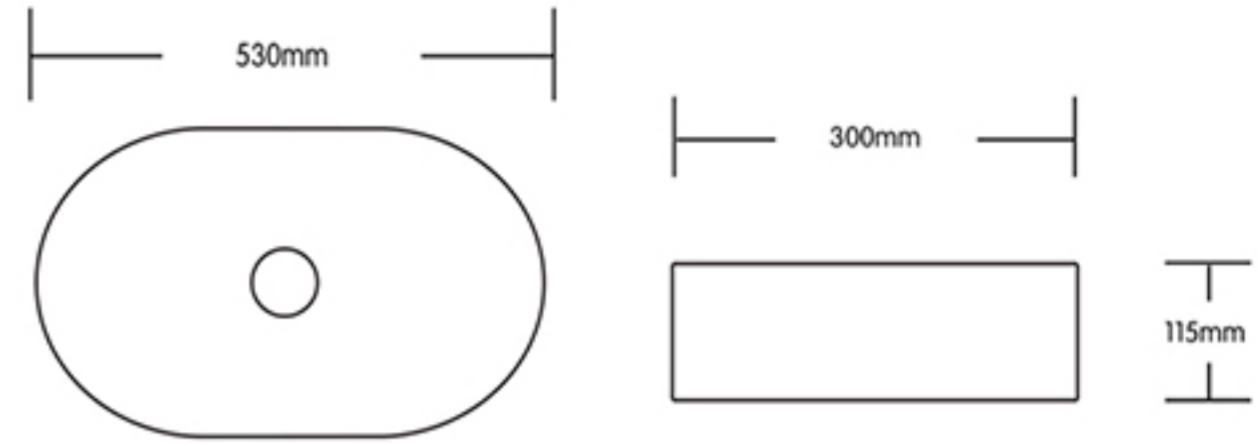

Stone top

Counter top Basin

BS-5330W

Vanity Body