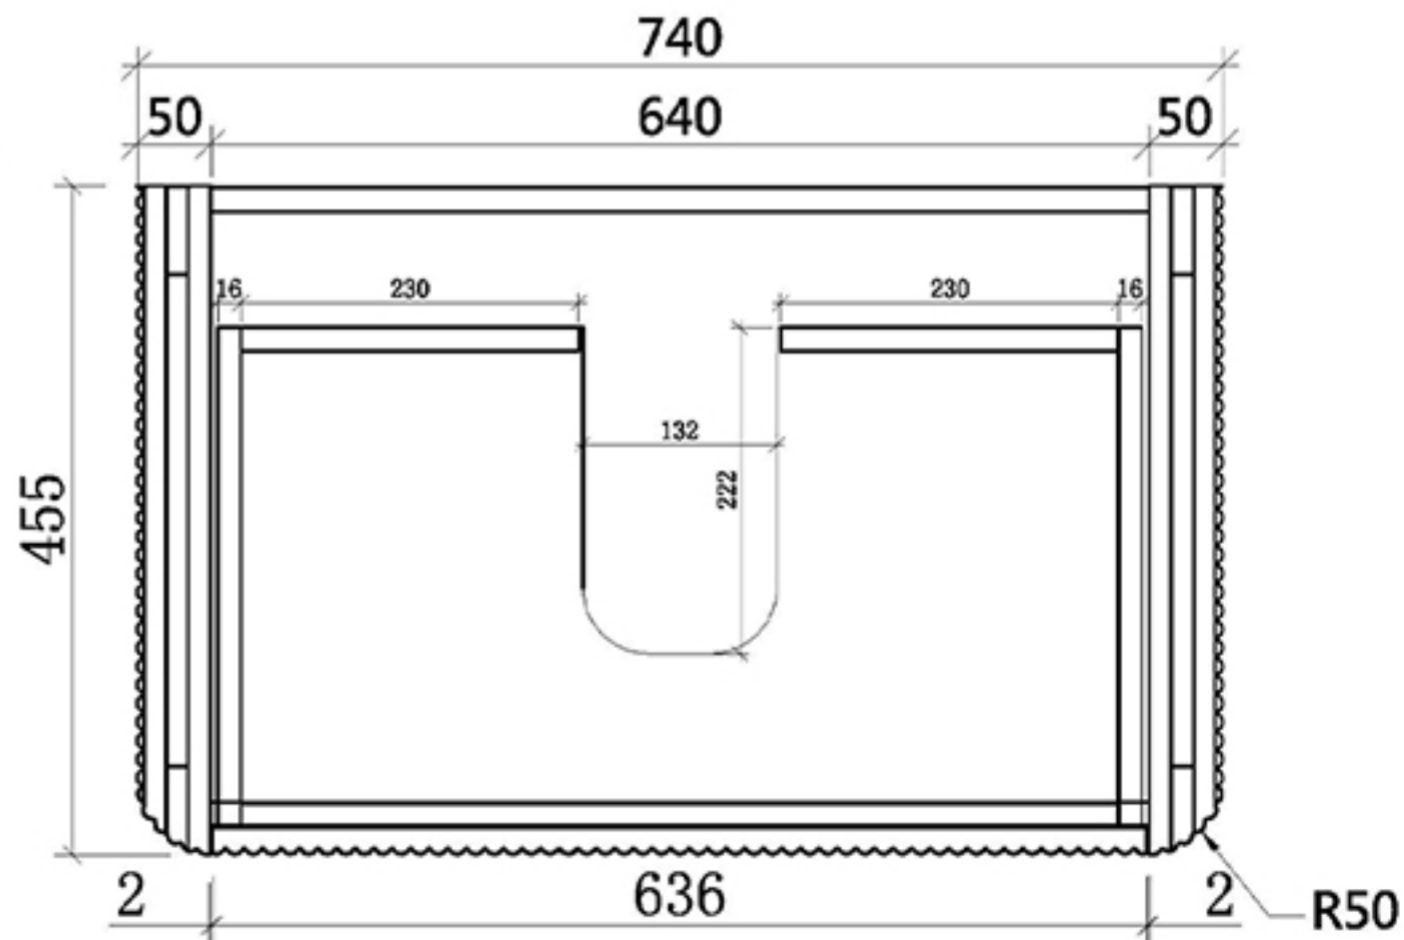

# Stone top

# Counter top Basin

BS-4632W

# Vanity Body