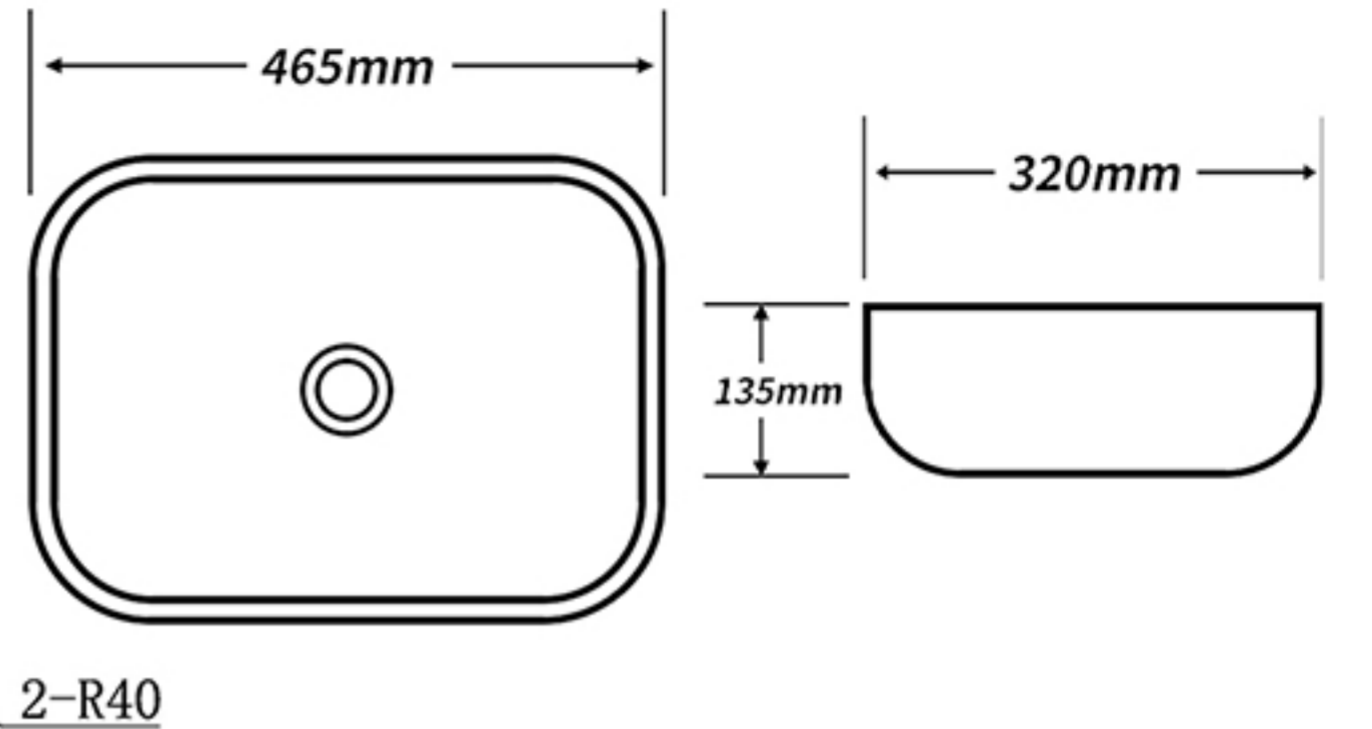

# Stone top

# Counter top Basin

BS-4632W

# Vanity Body