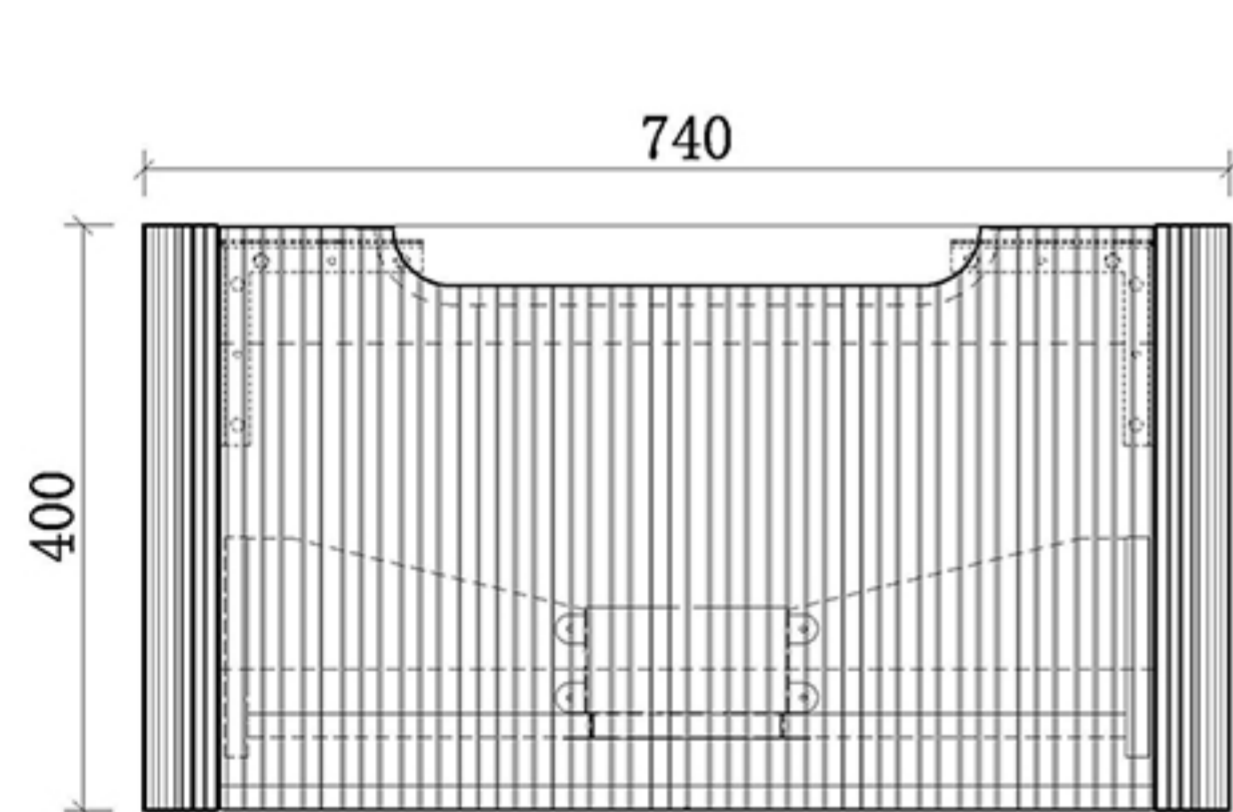

# Stone top

# Counter top Basin

BS-4632W

# Vanity Body