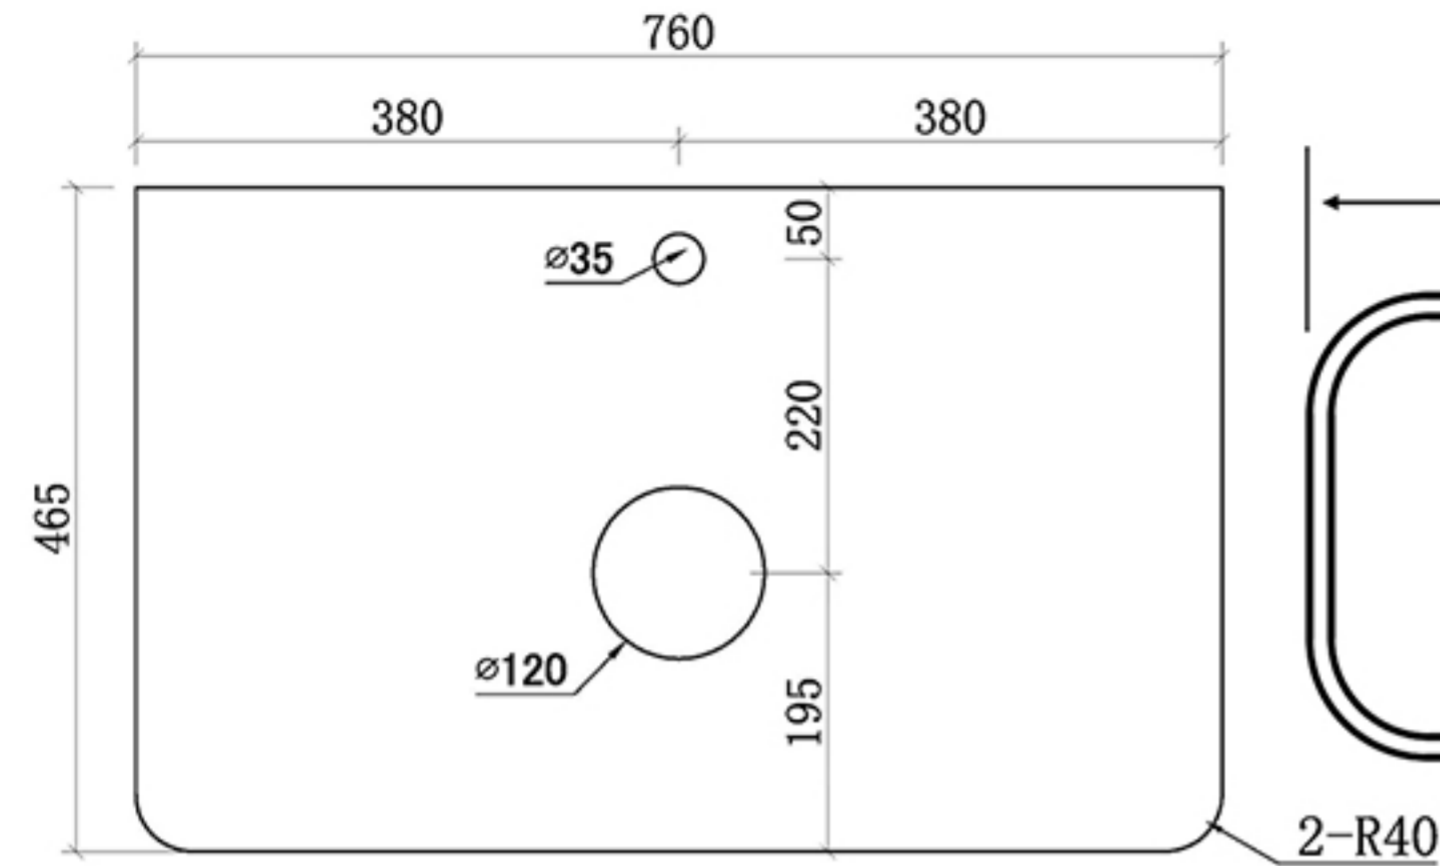

# Stone top

# Counter top Basin

BS-4632W

# Vanity Body