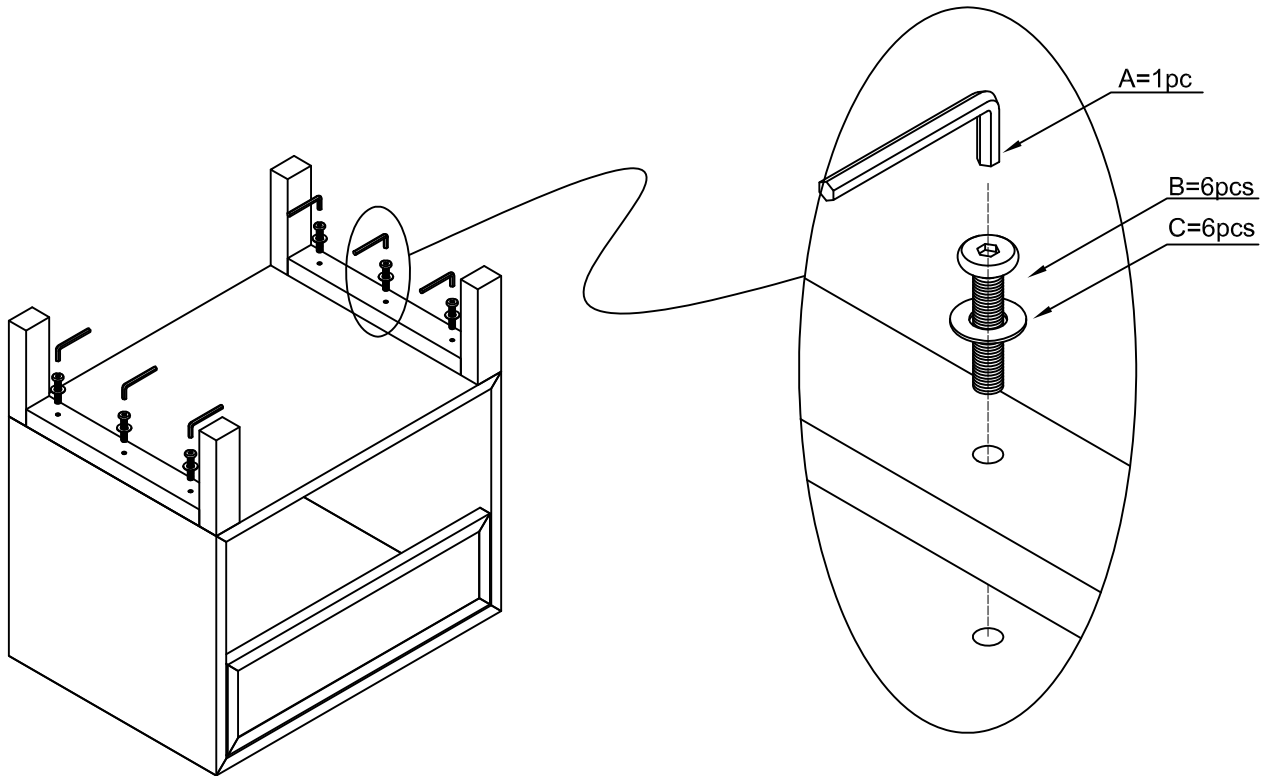

E-2121(S) Bedside Table

Step 1

Step 2

Hardware List

| No. | Description | | | Qty |
|-----|---|-----------------------|---------|------|
| A |  | Allen Key | M6 | 1pc |
| B |  | Hexagon Socket Screws | M6 x 35 | 6pcs |
| C |  | Washer | M6 | 6pcs |
| | | | | |

Parts List

| No. | Description | Qty |
|-----|--|------|
| 1 |  Body | 1pc |
| 2 |  Leg | 2pcs |
| | | |

MADE IN CHINA