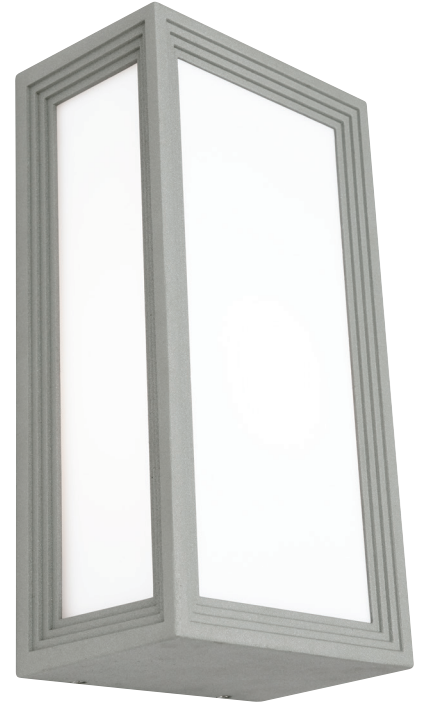

Lyon

Lyon

Range

1lt Wall Light

IP Rating

IP54

Glass Colours

Opal Acrylic

Metal Colours

Charcoal
Silver

Globe

20W ES CFL (not included)

Dimensions

H: 285mm W: 150mm P: 95mm

Salzburg

Range

1lt Wall Light

IP Rating

IP54

Glass Colours

Opal Acrylic

Metal Colours

Charcoal
Silver

Globe

15W ES CFL (not included)

Dimensions

H: 235mm W: 220mm P: 100mm