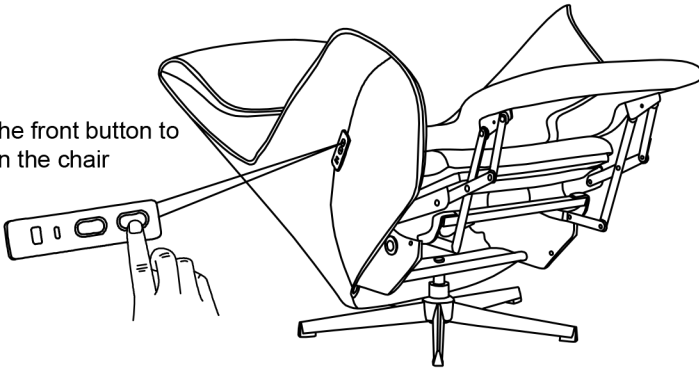

## Step 2

## 3

Be careful:  
This is the Zero Gravity mechanism

Press the back button to  
lie down the chair

There are USB and Type C  
charger too

Press the front button to  
lie down the chair

The weight limit is around 120kgs, please kindly note.

Be care: please don't let baby to crawl under the chair,  
and climb up the backrest.