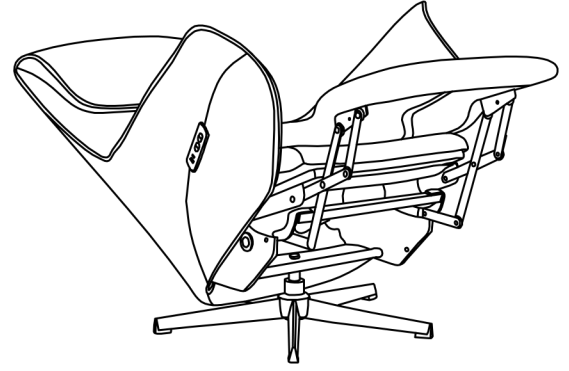

## Step 2

## 3

Be careful:  
This is the Zero Gravity mechanism

Press the back button to  
lie down the chair

There are USB and Type C  
charger too

Press the front button to  
lie down the chair

The weight limit is around 120kgs, please kindly note.