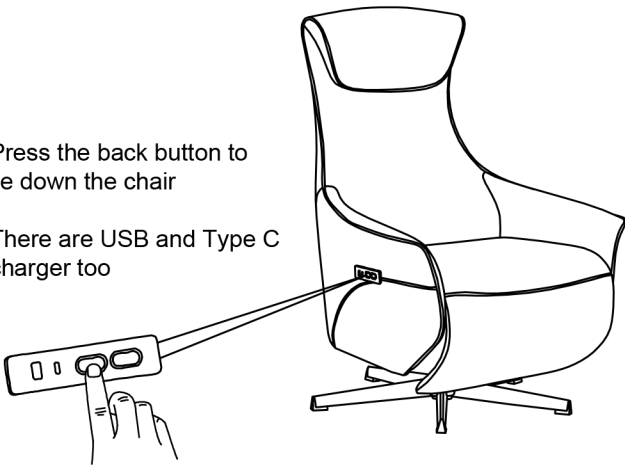

## Step 2

## 3

Be careful:  
This is the Zero Gravity mechanism

Press the back button to  
lie down the chair

There are USB and Type C  
charger too

Press the front button to  
lie down the chair

The weight limit is around 120kgs, please kindly note.