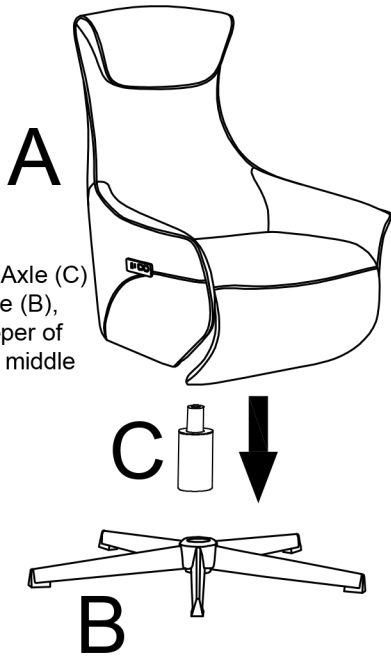

# Assembly Instruction

## Step 1

## 3

Be careful:  
This is the Zero Gravity mechanism

Press the back button to  
lie down the chair

There are USB and Type C  
charger too

Press the front button to  
lie down the chair

The weight limit is around 120kgs, please kindly note.