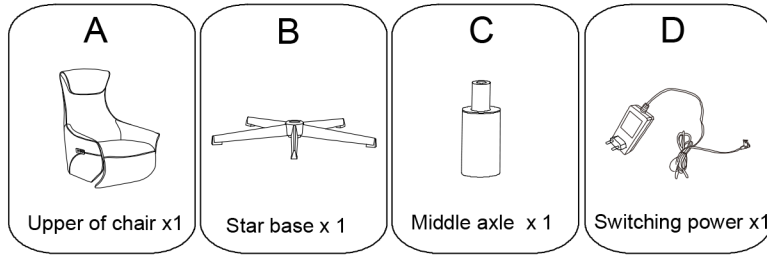

# Assembly Instruction

## Step 1

## 3

Be careful:  
This is the Zero Gravity mechanism

Press the back button to  
lie down the chair

There are USB and Type C  
charger too

Press the front button to  
lie down the chair

The weight limit is around 120kgs, please kindly note.