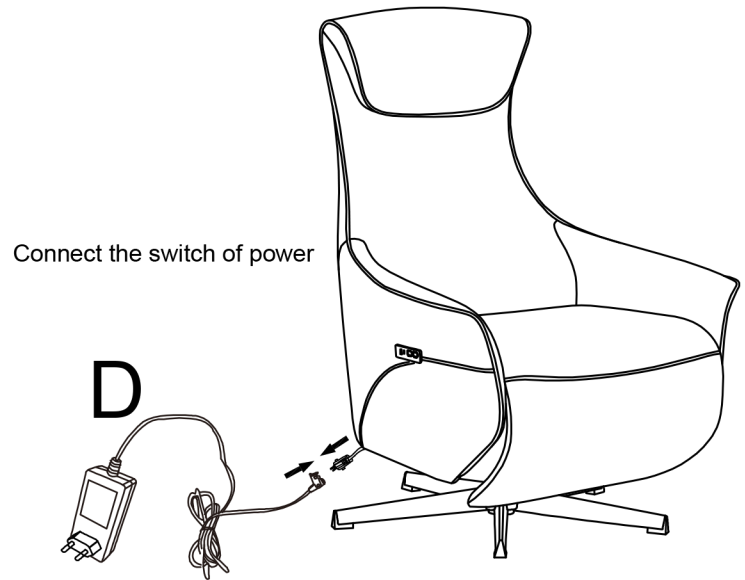

## Step 1

## 3

Be careful:  
This is the Zero Gravity mechanism

Press the back button to  
lie down the chair

There are USB and Type C  
charger too

Press the front button to  
lie down the chair

The weight limit is around 120kgs, please kindly note.