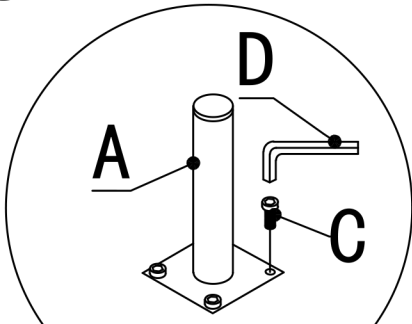

ASSEMBLY INSTRUCTION

BONDI THREE SEATER SOFA (SF268)

A*4

B*2

C*24

D*1

E*3

F*2

1