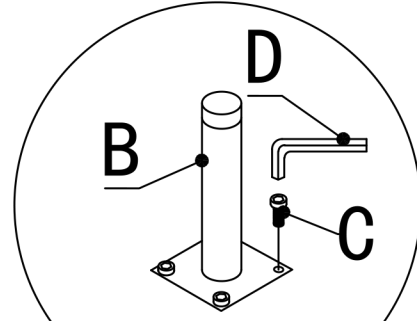

ASSEMBLY INSTRUCTION

BONDI THREE SEATER SOFA (SF268)

A*4

B*2

C*24

D*1

E*3

F*2

1

2

3

3