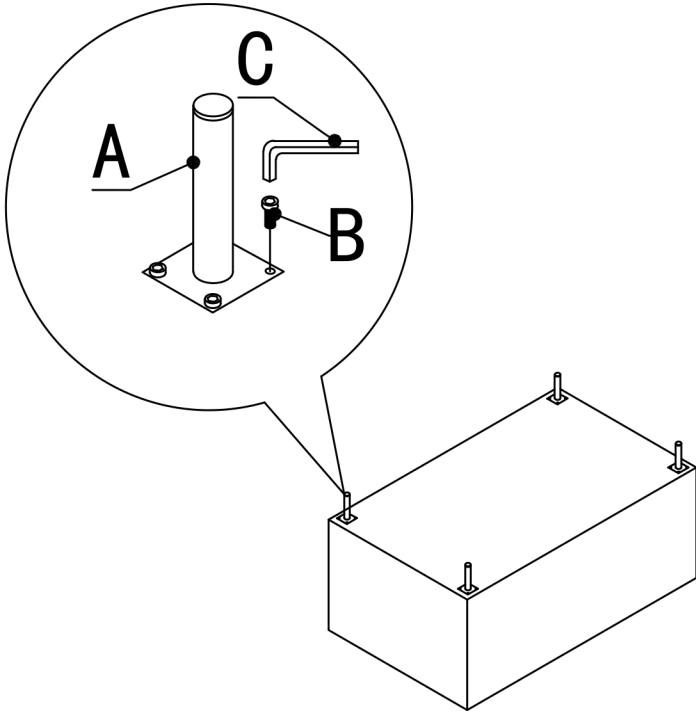

ASSEMBLY INSTRUCTION

BONDI TWO SEATER LEATHERETTE SOFA(SF268)

A*4

B*16

C*1

D*2

E*2

1