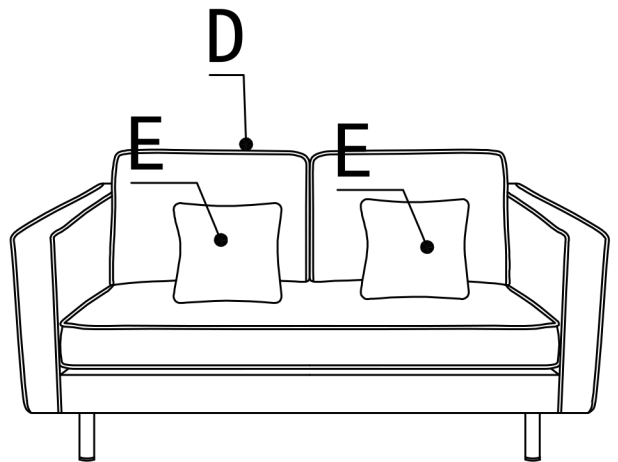

ASSEMBLY INSTRUCTION

BONDI TWO SEATER LEATHERETTE SOFA(SF268)

A*4

B*16

C*1

D*2

E*2

1

2

3