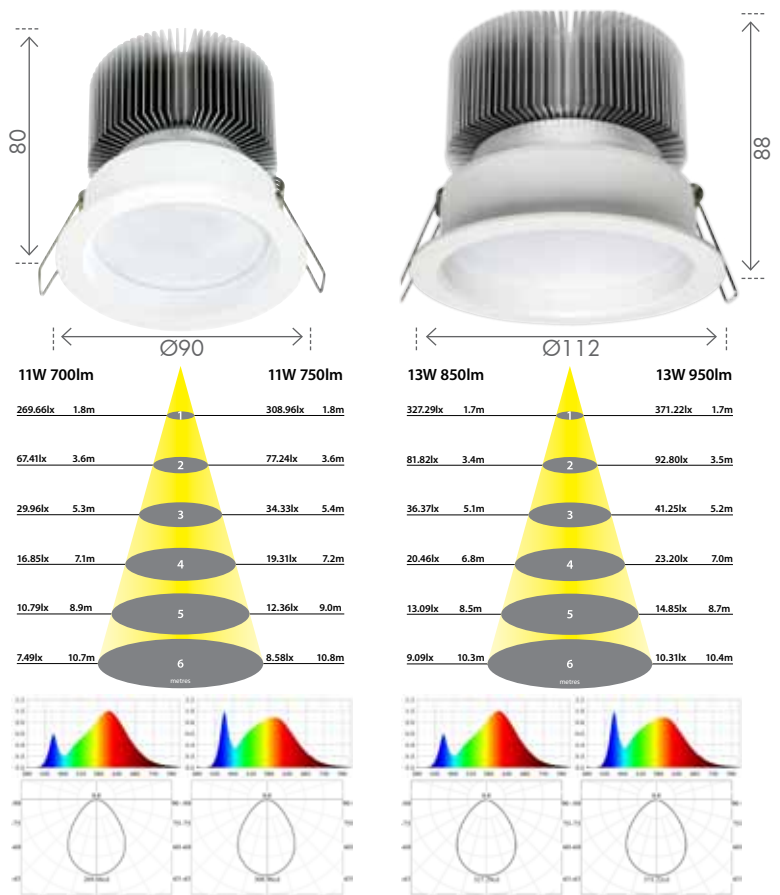

CANDELLA

HIGH LUMEN LED DOWNLIGHT

DIY EASY INSTALLATION	240v	11w rated 14w w/driver	13w rated 17w w/driver		Warm White 3000°K	Cool White 4000°K					
					17356 17680	17355 17681					

High-grade aluminium construction with white powdercoated finish.

SAA approved dimmable LED driver with 1.2m flex & plug.

Long lasting, up to 35,000 hours (limited by driver).

Beam Angle: 80 degrees

Colour rendering index: >84

Power factor: 0.9

Current: 350 mA

IP44 weatherproof rating.

5 Year Warranty.

Code:	17680/..			
05 WHITE	11 WATTS	700 LUMENS	50° lm/W	9 312641 176800 >
Code:	17681/..			
05 WHITE	11 WATTS	750 LUMENS	54° lm/W	9 312641 176817 >
Code:	17356/..			
05 WHITE	13 WATTS	850 LUMENS	56° lm/W	9 312641 173564 >
Code:	17355/..			
05 WHITE	13 WATTS	950 LUMENS	63° lm/W	9 312641 173557 >