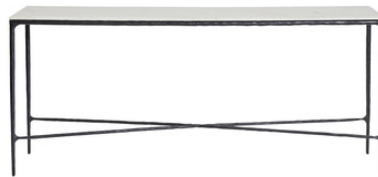

## HESTON RECTANGLE MARBLE COFFEE TABLE - BRASS

B32329

Timelessly elegant, our Heston collection merges the rustic sensibility of a hand forged solid iron frame with a rich counterpoint of organically smoothed curves in white marble, sourced from Greece. The fine and elegant silhouette of this design allows for practical adaptability in creating a sense of air in your space. Each piece is individually hand crafted by artisans to reveal an imperfect and organic texture.

# HESTON RANGE

*timeless elegant*

**HESTON BLACK KITCHEN STOOL  
- NATURAL LINEN**

40cm W x 40cm D x 65cm H

**HESTON BLACK KITCHEN STOOL  
- BLACK LINEN**

40cm W x 40cm D x 65cm H

**HESTON ROUND MARBLE SIDE  
TABLE - BLACK**

45cm Dia x 55cm H

**HESTON MARBLE  
DEMILUNE TABLE - BLACK**

90cm W x 45cm D x 76cm H

**HESTON MARBLE CONSOLE  
TABLE - LARGE BLACK**

180cm W x 35cm D x 76cm H

**HESTON MARBLE CONSOLE  
TABLE - MEDIUM BLACK**

140cm W x 33cm D x 76cm H

**HESTON MARBLE CONSOLE  
TABLE - SMALL BLACK**

90cm W x 30cm D x 80cm H

**HESTON SQUARE MARBLE  
SIDE TABLE - BLACK**

50cm W x 50cm D x 56cm H

**HESTON PETITE MARBLE  
SIDE TABLE - BLACK**