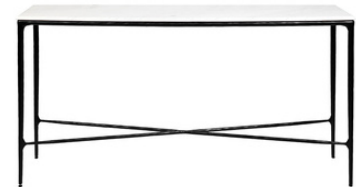

## HESTON RECTANGLE MARBLE COFFEE TABLE - BRASS

B32329

Timelessly elegant, our Heston collection merges the rustic sensibility of a hand forged solid iron frame with a rich counterpoint of organically smoothed curves in white marble, sourced from Greece. The fine and elegant silhouette of this design allows for practical adaptability in creating a sense of air in your space. Each piece is individually hand crafted by artisans to reveal an imperfect and organic texture.

# HESTON RANGE

*timeless elegant*

**HESTON BLACK KITCHEN STOOL  
- NATURAL LINEN**

40cm W x 40cm D x 65cm H

**HESTON BLACK KITCHEN STOOL  
- BLACK LINEN**

40cm W x 40cm D x 65cm H

**HESTON ROUND MARBLE SIDE  
TABLE - BLACK**

45cm Dia x 55cm H

**HESTON MARBLE  
DEMILUNE TABLE - BLACK**

90cm W x 45cm D x 76cm H

**HESTON MARBLE CONSOLE  
TABLE - LARGE BLACK**

180cm W x 35cm D x 76cm H

**HESTON MARBLE CONSOLE  
TABLE - MEDIUM BLACK**

140cm W x 33cm D x 76cm H

**HESTON MARBLE CONSOLE  
TABLE - SMALL BLACK**

90cm W x 30cm D x 80cm H

**HESTON SQUARE MARBLE  
SIDE TABLE - BLACK**

50cm W x 50cm D x 56cm H

**HESTON PETITE MARBLE  
SIDE TABLE - BLACK**