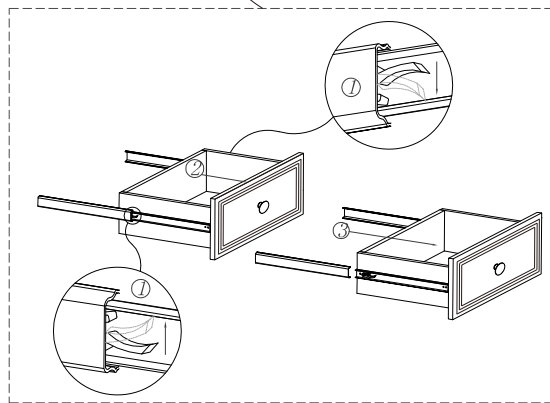

**32630/32631**

**Merci Desk**

**2022-06-08**

**ASSEMBLY INSTRUCTIONS**

---

Product Size: H820 x W1600x D 700 mm

1

Ref	Thumbnail	Qty
<b>A</b>		<b>1</b>
<b>B</b>		<b>4</b>
<b>C</b>		<b>1</b>
<b>D</b>	 <small>Ø6*L40mm</small>	<b>8</b>
<b>E</b>		<b>8</b>
<b>F</b>		<b>4</b>

2

Ref	Thumbnail	Qty
<b>A</b>		<b>1</b>
<b>B</b>		<b>4</b>
<b>C</b>		<b>1</b>
<b>D</b>	 <small>∅6*140mm</small>	<b>8</b>
<b>E</b>		<b>8</b>
<b>F</b>		<b>4</b>

IMAGE	CONTENTS	QUANTITY
	Wall Plug	2 PCS
	Metal Bracket	4 PCS
	Long Screw	2 PCS
	Short Screw	2 PCS
	Ties	2 PCS

**SAFTY ANCHOR ASSEMBLY INSTRUCTIONS:**

1. Attach one of the mounting brackets securely to the back edge of the furniture (use shorter screw)
2. Determine where furniture is to be placed and mark location on the wall for the mounting bracket screw, mark hole approximately 5cm below the bracket mounted to the edge of the furniture
3. Drill a  $\Phi 0.9\text{cm}$  hole in the wall, press the plastic anchor into the hole and gently tap until the flange on the anchor is against the wall surface
4. Position the bracket over the anchor and use the longer screw to securely attach the bracket to the wall.
5. Place the furniture so the bracket on the back edge is in line with the bracket on the wall.
6. Lace an end of the nylon restraint strap down through each bracket. Bring both ends together and slide the beaded end of the strap through the keyhole shaped slot in the other end until snug. Pull down on the beaded end until it snap locks into the keyhole slot.
7. To double lock, return the beaded end back through the keyhole as shown:
8. Check to make sure the strap is securely laced and locked to the brackets