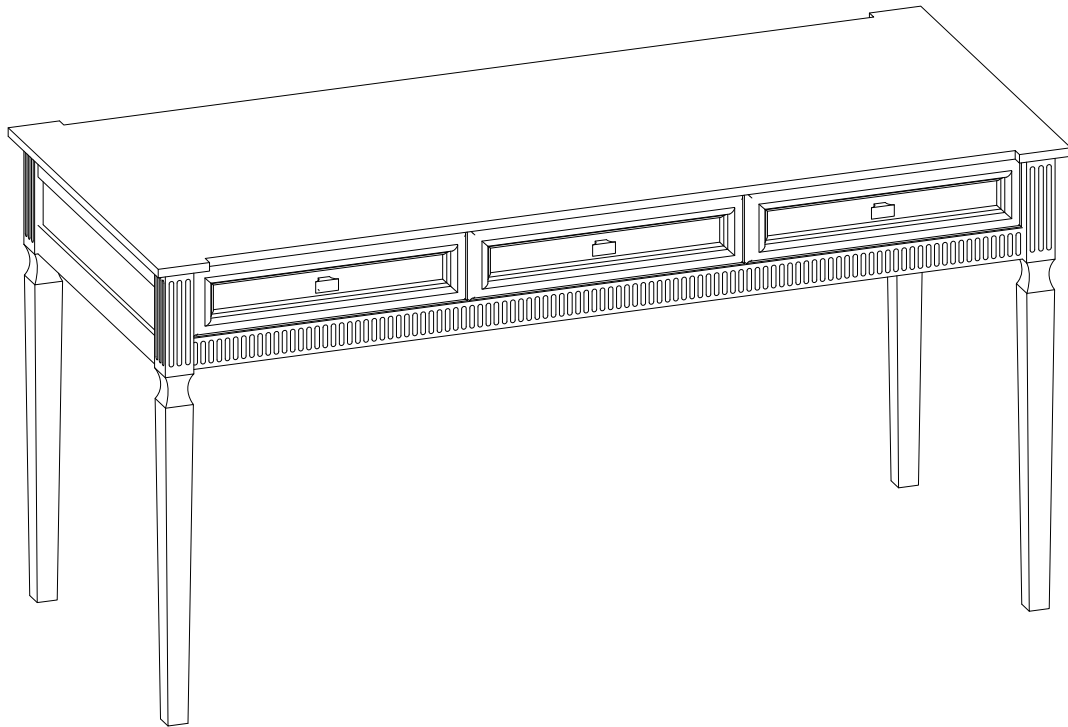

**32630/32631**

**Merci Desk**

**2022-06-08**

**ASSEMBLY INSTRUCTIONS**

---

Product Size: H820 x W1600x D 700 mm

1

Ref	Thumbnail	Qty
<b>A</b>		<b>1</b>
<b>B</b>		<b>4</b>
<b>C</b>		<b>1</b>
<b>D</b>	 <small>Ø6*L40mm</small>	<b>8</b>
<b>E</b>		<b>8</b>
<b>F</b>		<b>4</b>

2

Ref	Thumbnail	Qty
<b>A</b>		<b>1</b>
<b>B</b>		<b>4</b>
<b>C</b>		<b>1</b>
<b>D</b>	 <small>∅6*140mm</small>	<b>8</b>
<b>E</b>		<b>8</b>
<b>F</b>		<b>4</b>

IMAGE	CONTENTS	QUANTITY
	Wall Plug	2 PCS
	Metal Bracket	4 PCS
	Long Screw	2 PCS
	Short Screw	2 PCS
	Ties	2 PCS

**SAFTY ANCHOR ASSEMBLY INSTRUCTIONS:**

1. Attach one of the mounting brackets securely to the back edge of the furniture (use shorter screw)
2. Determine where furniture is to be placed and mark location on the wall for the mounting bracket screw, mark hole approximately 5cm below the bracket mounted to the edge of the furniture
3. Drill a  $\Phi 0.9\text{cm}$  hole in the wall, press the plastic anchor into the hole and gently tap until the flange on the anchor is against the wall surface
4. Position the bracket over the anchor and use the longer screw to securely attach the bracket to the wall.
5. Place the furniture so the bracket on the back edge is in line with the bracket on the wall.
6. Lace an end of the nylon restraint strap down through each bracket. Bring both ends together and slide the beaded end of the strap through the keyhole shaped slot in the other end until snug. Pull down on the beaded end until it snap locks into the keyhole slot.
7. To double lock, return the beaded end back through the keyhole as shown:
8. Check to make sure the strap is securely laced and locked to the brackets