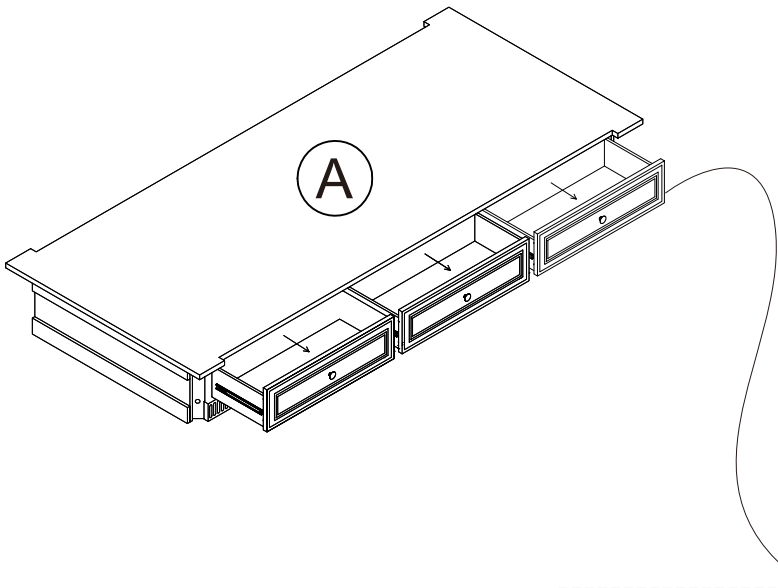

**32630/32631**

**Merci Desk**

**2022-06-08**

**ASSEMBLY INSTRUCTIONS**

---

Product Size: H820 x W1600x D 700 mm

1

Ref	Thumbnail	Qty
<b>A</b>		<b>1</b>
<b>B</b>		<b>4</b>
<b>C</b>		<b>1</b>
<b>D</b>	 <small>Ø6*L40mm</small>	<b>8</b>
<b>E</b>		<b>8</b>
<b>F</b>		<b>4</b>

2

Ref	Thumbnail	Qty
<b>A</b>		<b>1</b>
<b>B</b>		<b>4</b>
<b>C</b>		<b>1</b>
<b>D</b>	 <small>∅6*140mm</small>	<b>8</b>
<b>E</b>		<b>8</b>
<b>F</b>		<b>4</b>

IMAGE	CONTENTS	QUANTITY
	Wall Plug	2 PCS
	Metal Bracket	4 PCS
	Long Screw	2 PCS
	Short Screw	2 PCS
	Ties	2 PCS

**SAFTY ANCHOR ASSEMBLY INSTRUCTIONS:**

1. Attach one of the mounting brackets securely to the back edge of the furniture (use shorter screw)
2. Determine where furniture is to be placed and mark location on the wall for the mounting bracket screw, mark hole approximately 5cm below the bracket mounted to the edge of the furniture
3. Drill a  $\Phi 0.9\text{cm}$  hole in the wall, press the plastic anchor into the hole and gently tap until the flange on the anchor is against the wall surface
4. Position the bracket over the anchor and use the longer screw to securely attach the bracket to the wall.
5. Place the furniture so the bracket on the back edge is in line with the bracket on the wall.
6. Lace an end of the nylon restraint strap down through each bracket. Bring both ends together and slide the beaded end of the strap through the keyhole shaped slot in the other end until snug. Pull down on the beaded end until it snap locks into the keyhole slot.
7. To double lock, return the beaded end back through the keyhole as shown:
8. Check to make sure the strap is securely laced and locked to the brackets