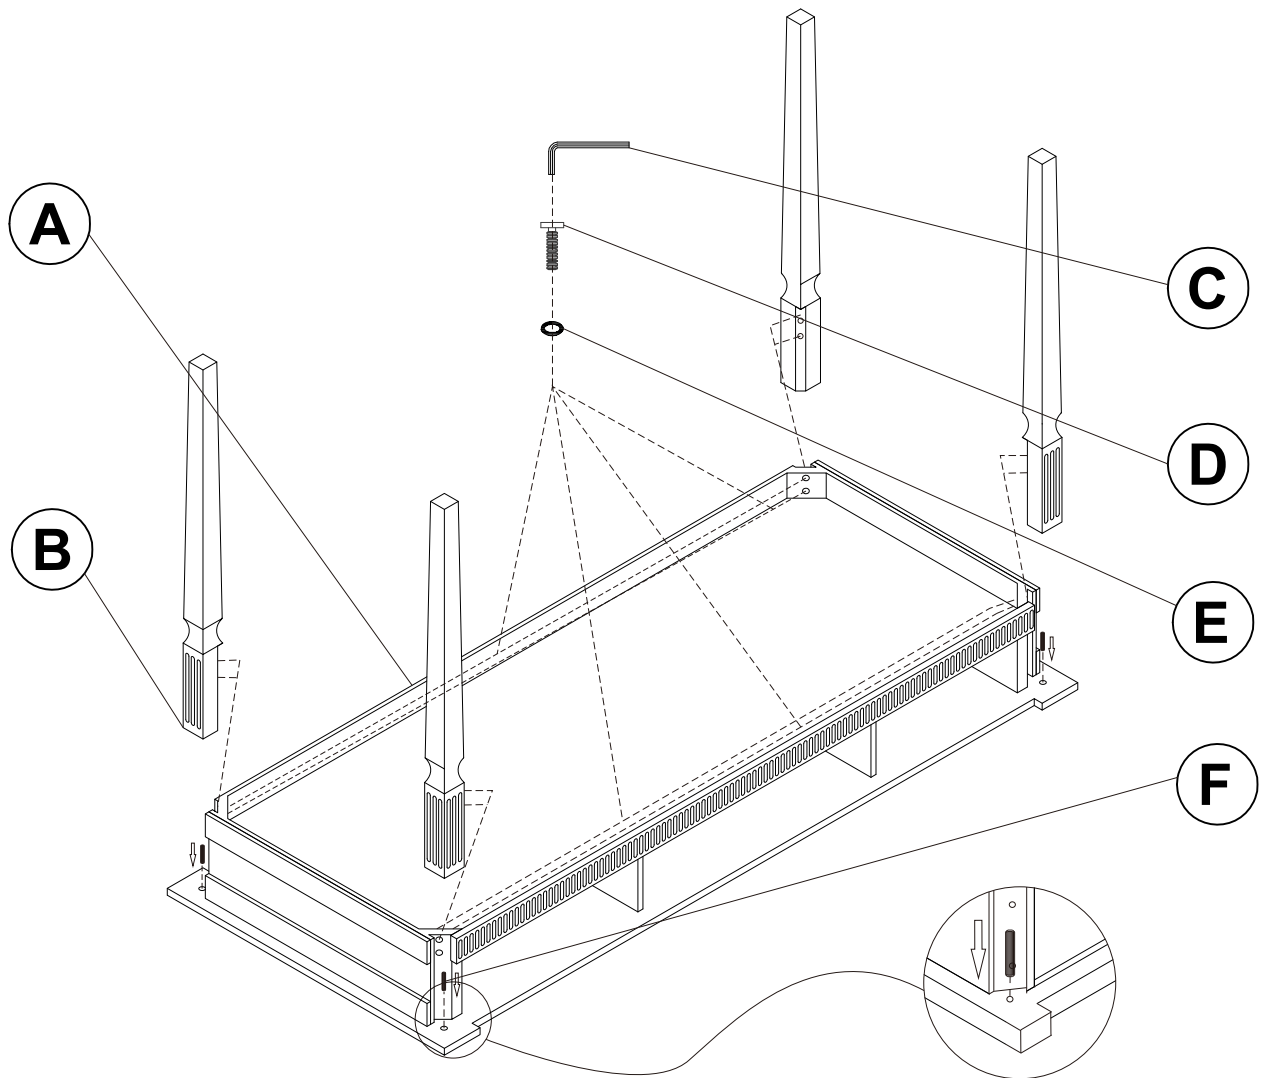

**32630/32631**

**Merci Desk**

**2022-06-08**

**ASSEMBLY INSTRUCTIONS**

---

Product Size: H820 x W1600x D 700 mm

1

Ref	Thumbnail	Qty
<b>A</b>		<b>1</b>
<b>B</b>		<b>4</b>
<b>C</b>		<b>1</b>
<b>D</b>	 <small>Ø6*L40mm</small>	<b>8</b>
<b>E</b>		<b>8</b>
<b>F</b>		<b>4</b>

2

Ref	Thumbnail	Qty
<b>A</b>		<b>1</b>
<b>B</b>		<b>4</b>
<b>C</b>		<b>1</b>
<b>D</b>	 <small>∅6*140mm</small>	<b>8</b>
<b>E</b>		<b>8</b>
<b>F</b>		<b>4</b>

IMAGE	CONTENTS	QUANTITY
	Wall Plug	2 PCS
	Metal Bracket	4 PCS
	Long Screw	2 PCS
	Short Screw	2 PCS
	Ties	2 PCS

**SAFTY ANCHOR ASSEMBLY INSTRUCTIONS:**

1. Attach one of the mounting brackets securely to the back edge of the furniture (use shorter screw)
2. Determine where furniture is to be placed and mark location on the wall for the mounting bracket screw, mark hole approximately 5cm below the bracket mounted to the edge of the furniture
3. Drill a  $\Phi 0.9\text{cm}$  hole in the wall, press the plastic anchor into the hole and gently tap until the flange on the anchor is against the wall surface
4. Position the bracket over the anchor and use the longer screw to securely attach the bracket to the wall.
5. Place the furniture so the bracket on the back edge is in line with the bracket on the wall.
6. Lace an end of the nylon restraint strap down through each bracket. Bring both ends together and slide the beaded end of the strap through the keyhole shaped slot in the other end until snug. Pull down on the beaded end until it snap locks into the keyhole slot.
7. To double lock, return the beaded end back through the keyhole as shown:
8. Check to make sure the strap is securely laced and locked to the brackets