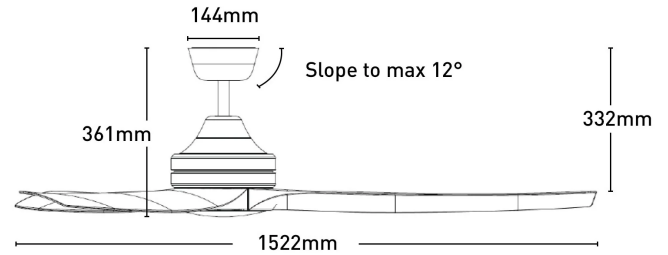

Lora DC Ceiling Fan with LED Light and Remote

FC1138153BK

- Reversible airflow for summer and winter use
- Tropically rated
- Metal body with corrosion resistant ABS blades
- Suitable for indoor or enclosed outdoor installation
- 6-speed remote controller included
- Available with or without colour-changing LED light
- 1H/4H/8H fan off timer, no light off timer
- Easy installation with quick connect wiring

Blade Material	ABS
Blade Sweep	152cm
Colour Options	Black/White
Controller	Remote Control
Material	Metal
Max Airflow	16,360m ³ /h
Model	FC1138153
Recommended Spaces	Living Room, Dining Room, Kitchen, Bedroom, Study, Alfresco, Coastal Areas
Reverse Airflow	True
Speed Settings	6
Warranty	3 year in-home warranty / 6 year motor warranty
Wattage	35W
Weight	7.5 kg

Dimensions

Colours

Model No. : FC1138153WH
Assembly : White
Blades : White

Model No. : FC1138153BK
Assembly : Black
Blades : Black