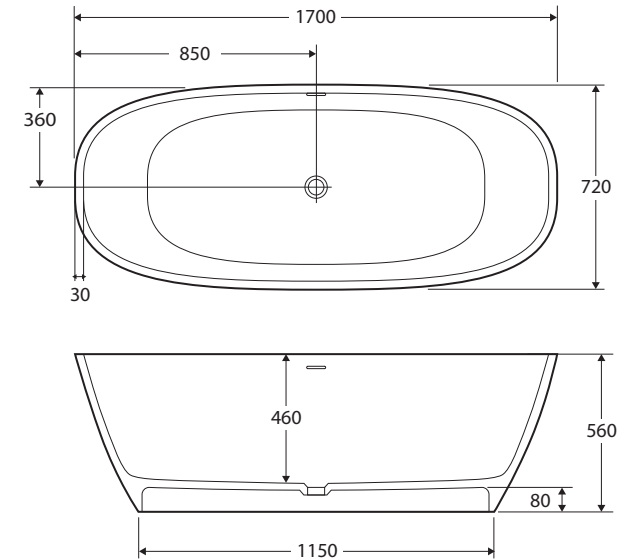

## CAST STONE SOLID SURFACE BATH, 1700MM

### Features

- Freestanding style
- Easy to clean
- Includes overflow
- Chrome waste included with bath
- Capacity: 300L
- Net weight: 165kg, gross weight: 205kg

**Installation Warning:** Floor preparation may be required for off-centre waste positions. Please discuss with your builder/plumber before tiling and waterproofing your bathroom.