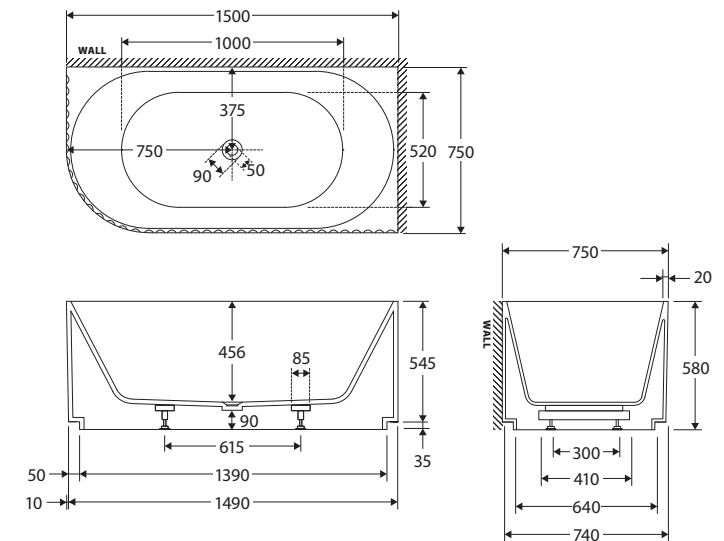

## LEFT-HAND ACRYLIC CORNER BATH, 1500MM

### Features

- Fluted design
- Two-sided corner style
- Smooth non-fluted perimeter at the base for easy cleaning
- Chrome pop-up/pull-out waste included
- Made from UV stabilised premium sanitary-grade acrylic with Lucite MMA
- No overflow
- Built-in steel support frame
- Adjustable self-supporting feet
- Capacity: 240L, net weight: 50kg, gross weight: 59kg