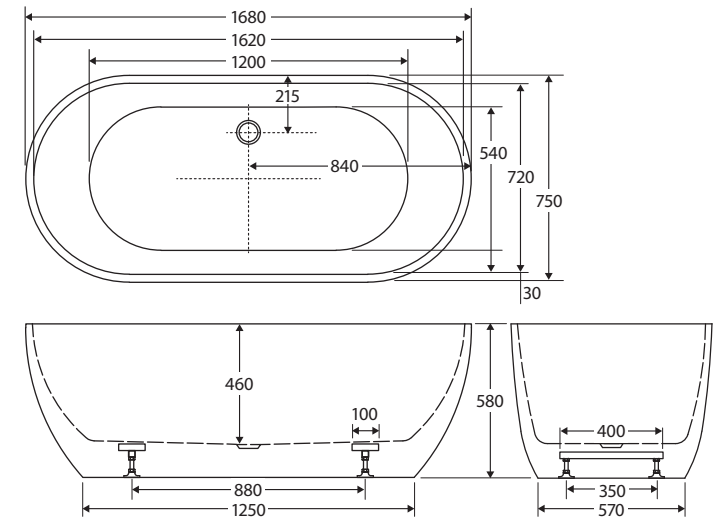

Available in

Gloss White
FR11775GW

Matte White
FR11775

Cleaning & Care

- Regularly clean with mild soapy water using a microfibre cloth. Weekly cleaning is recommended.
- Do not use harsh detergents, bleach, cream cleaners, window cleaning sprays, or citrus based cleaners.
- Do not use undue pressure and wipe in one direction only.
- If using coloured essential oils, test in an inconspicuous area with water to ensure they won't stain the bath. Always add oils to a bath full of water.

While we aim to ensure specifications are correct at the time of publication, Fienza reserves the right to make modifications without prior notice. Physical colour may vary from image shown. All measurements are shown in millimetres. Always use physical product measurements for mark-ups and roughing-in as the technical drawing may differ from actual product received.