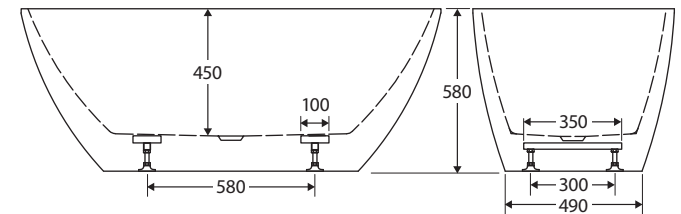

Matte White model

Available in

Gloss White
FR11572GW

Matte White
FR11572

Cleaning & Care

- Regularly clean with mild soapy water using a microfibre cloth. Weekly cleaning is recommended.
- Do not use harsh detergents, bleach, cream cleaners, window cleaning sprays, or citrus based cleaners.
- Do not use undue pressure and wipe in one direction only.
- If using coloured essential oils, test in an inconspicuous area with water to ensure they won't stain the bath. Always add oils to a bath full of water.

While we aim to ensure specifications are correct at the time of publication, Fienza reserves the right to make modifications without prior notice. Physical colour may vary from image shown. All measurements are shown in millimetres. Always use physical product measurements for mark-ups and roughing-in as the technical drawing may differ from actual product received.