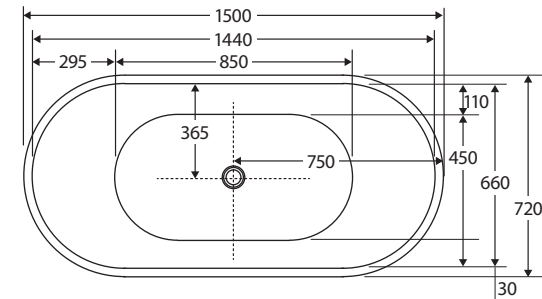

Matte White model

Available in

Gloss White
FR11572GW

Matte White
FR11572

Cleaning & Care

- Regularly clean with mild soapy water using a microfibre cloth. Weekly cleaning is recommended.
- Do not use harsh detergents, bleach, cream cleaners, window cleaning sprays, or citrus based cleaners.
- Do not use undue pressure and wipe in one direction only.
- If using coloured essential oils, test in an inconspicuous area with water to ensure they won't stain the bath. Always add oils to a bath full of water.

While we aim to ensure specifications are correct at the time of publication, Fienza reserves the right to make modifications without prior notice. Physical colour may vary from image shown. All measurements are shown in millimetres. Always use physical product measurements for mark-ups and roughing-in as the technical drawing may differ from actual product received.