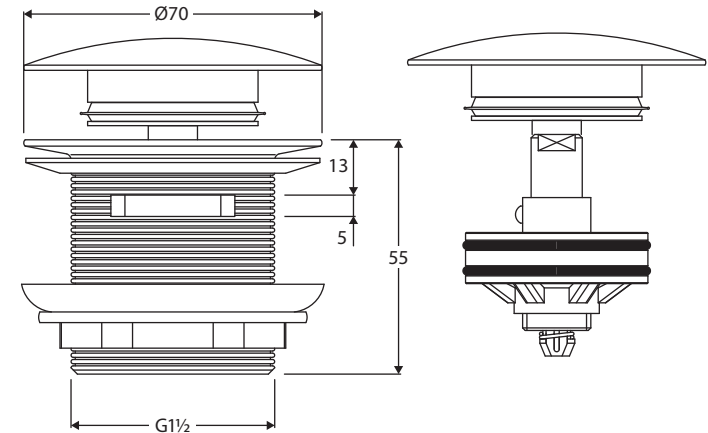

Universal Pull-Out/ Pop-Up BRASS CAP BATH WASTE WITH OVERFLOW

Features

- Designed for baths with integrated overflow
- Top section pulls out for easy cleaning and draining
- Suits 40 mm outlet
- Available with different cap finishes

* Colour matches acrylic baths only.

Available in

Chrome
WAS78

Gloss White*
WAS78GW

Matte White*
WAS78MW

Brushed Nickel
WAS78BN

Gun Metal
WAS78GM

Matte Black
WAS78MB

Urban Brass
WAS78UB

Cleaning & Care

- Regularly clean with mild soapy water using a microfibre cloth.
- In highly polluted or coastal locations, we recommend cleaning 2-3 times per week.
- Do not use harsh detergents, bleach, cream cleaners or citrus based cleaners. These substances are abrasive and will damage the surface.
- Do not use undue pressure and wipe in one direction only.

While we aim to ensure specifications are correct at the time of publication, Fienza reserves the right to make modifications without prior notice. Physical colour may vary from image shown. All measurements are shown in millimetres. Always use physical product measurements for mark-ups and roughing-in as the technical drawing may differ from actual product received.