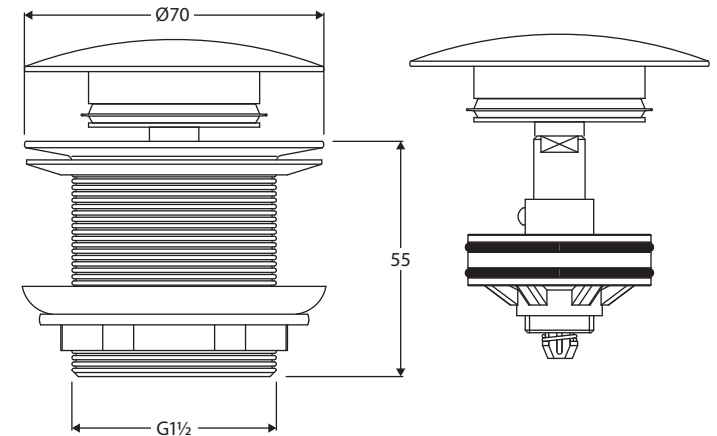

Universal Pull-Out/ Pop-Up STONE CAP BATH WASTE NON-OVERFLOW

Features

- Designed for baths with no overflow
- Top section pulls out for easy cleaning and draining
- Suits 40 mm outlet
- Available with different cap finishes

While we aim to ensure specifications are correct at the time of publication, Fienza reserves the right to make modifications without prior notice. Physical colour may vary from image shown. All measurements are shown in millimetres. Always use physical product measurements for mark-ups and roughing-in as the technical drawing may differ from actual product received.