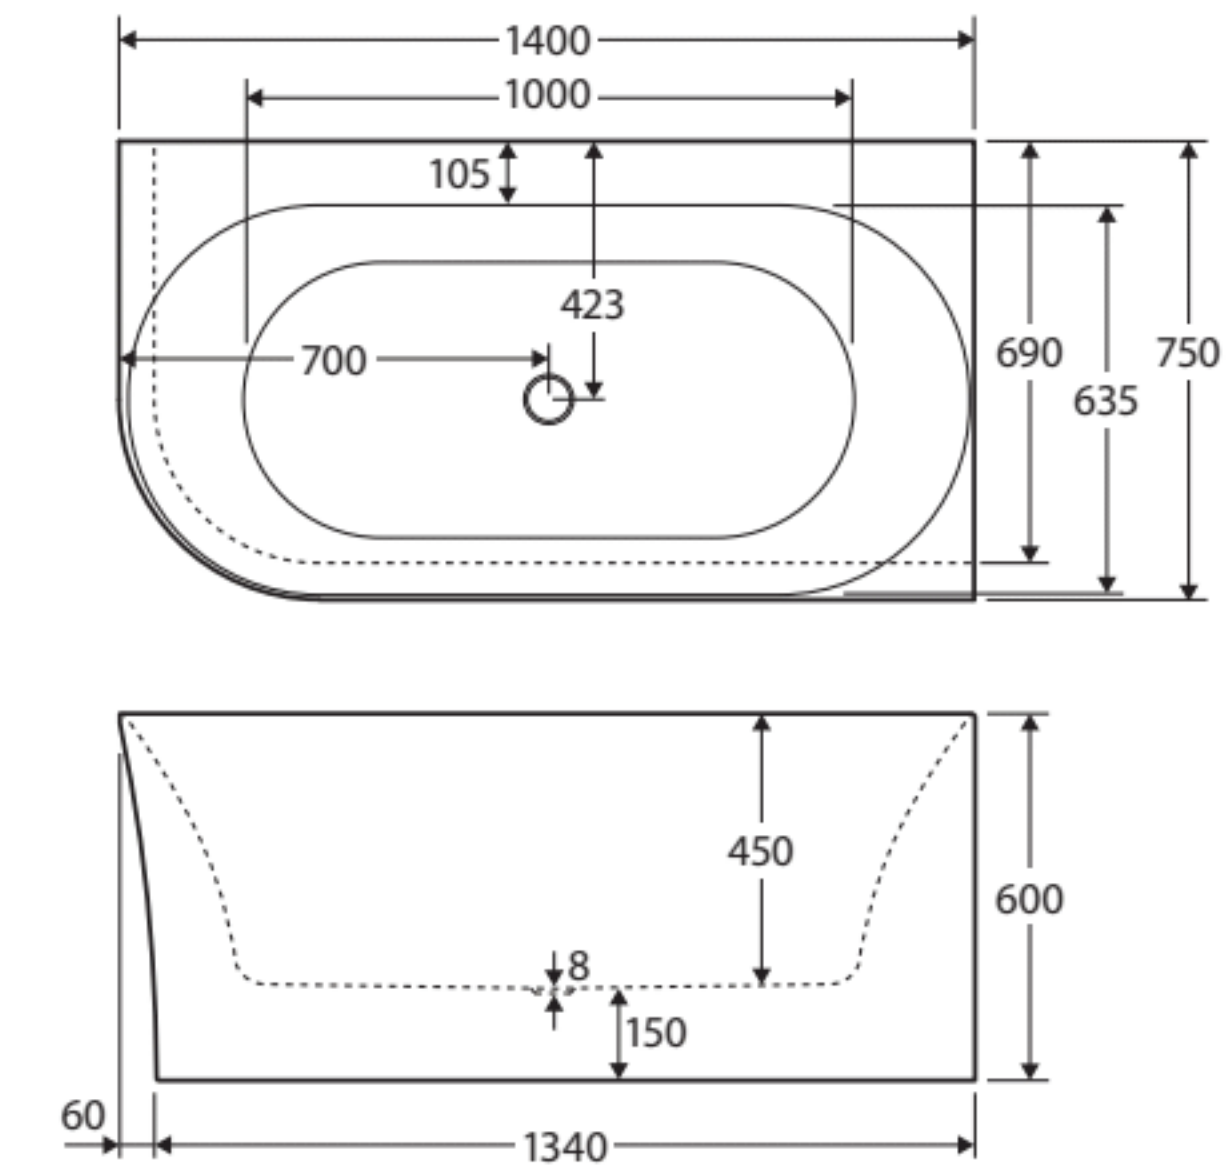

Chloe

LEFT-HAND ACRYLIC CORNER BATH, 1400MM

Features

- Modern, slim edge design
- Chrome pop-up/pull-out waste included
- Made from UV stabilised premium sanitary-grade acrylic with Lucite MMA
- No overflow
- Built-in steel support frame
- Adjustable self-supporting feet
- Fill capacity: 210L
- Net weight: 36 kg
- Gross weight: 42 kg

While we aim to ensure specifications are correct at the time of publication, Fienza reserves the right to make modifications without prior notice. Physical colour may vary from image shown. All measurements are shown in millimetres. Always use physical product measurements for mark-ups and roughing-in as the technical drawing may differ from actual product received.