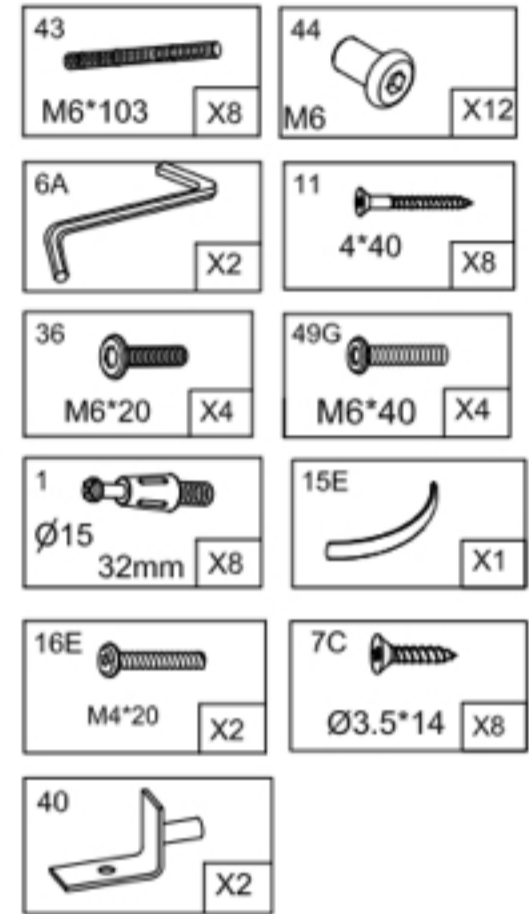

# NOBLE Cot Instructions

IMPORTANT. RETAIN FOR FUTURE REFERENCE.  
READ CAREFULLY

30 min.

NOB1565: 3,9,10  
NOB1665: 1,2,8  
NOB1765: 4,5,6,7

loven<sup>h</sup>care

www.loven<sup>h</sup>care.com.au

9

10