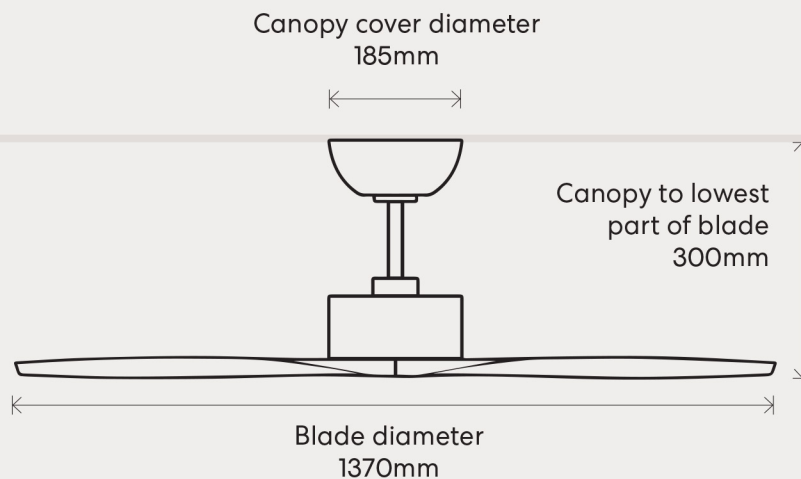

Install Location:	Indoor ONLY
Motor Type:	DC
Blade Material:	Solid Timber
Operation:	Remote Control
	Remote frequency 433 MHz

Reversible:	Yes (via remote)
Ceiling Mount Angle:	0-13°
Blade Pitch:	13° (Approx)

Performance

Speed	Motor Wattage	RPM	Airflow
1	3w	48	2,832 m3/hr
2	6w	93	5,266 m3/hr
3	9w	124	7,022 m3/hr
4	13w	145	8,211 m3/hr
5	22w	175	9,910 m3/hr
6	32w	197	11,043 m3/hr

Dimensions

Extension Rods

KOO4M/106A
Matte White 600mm